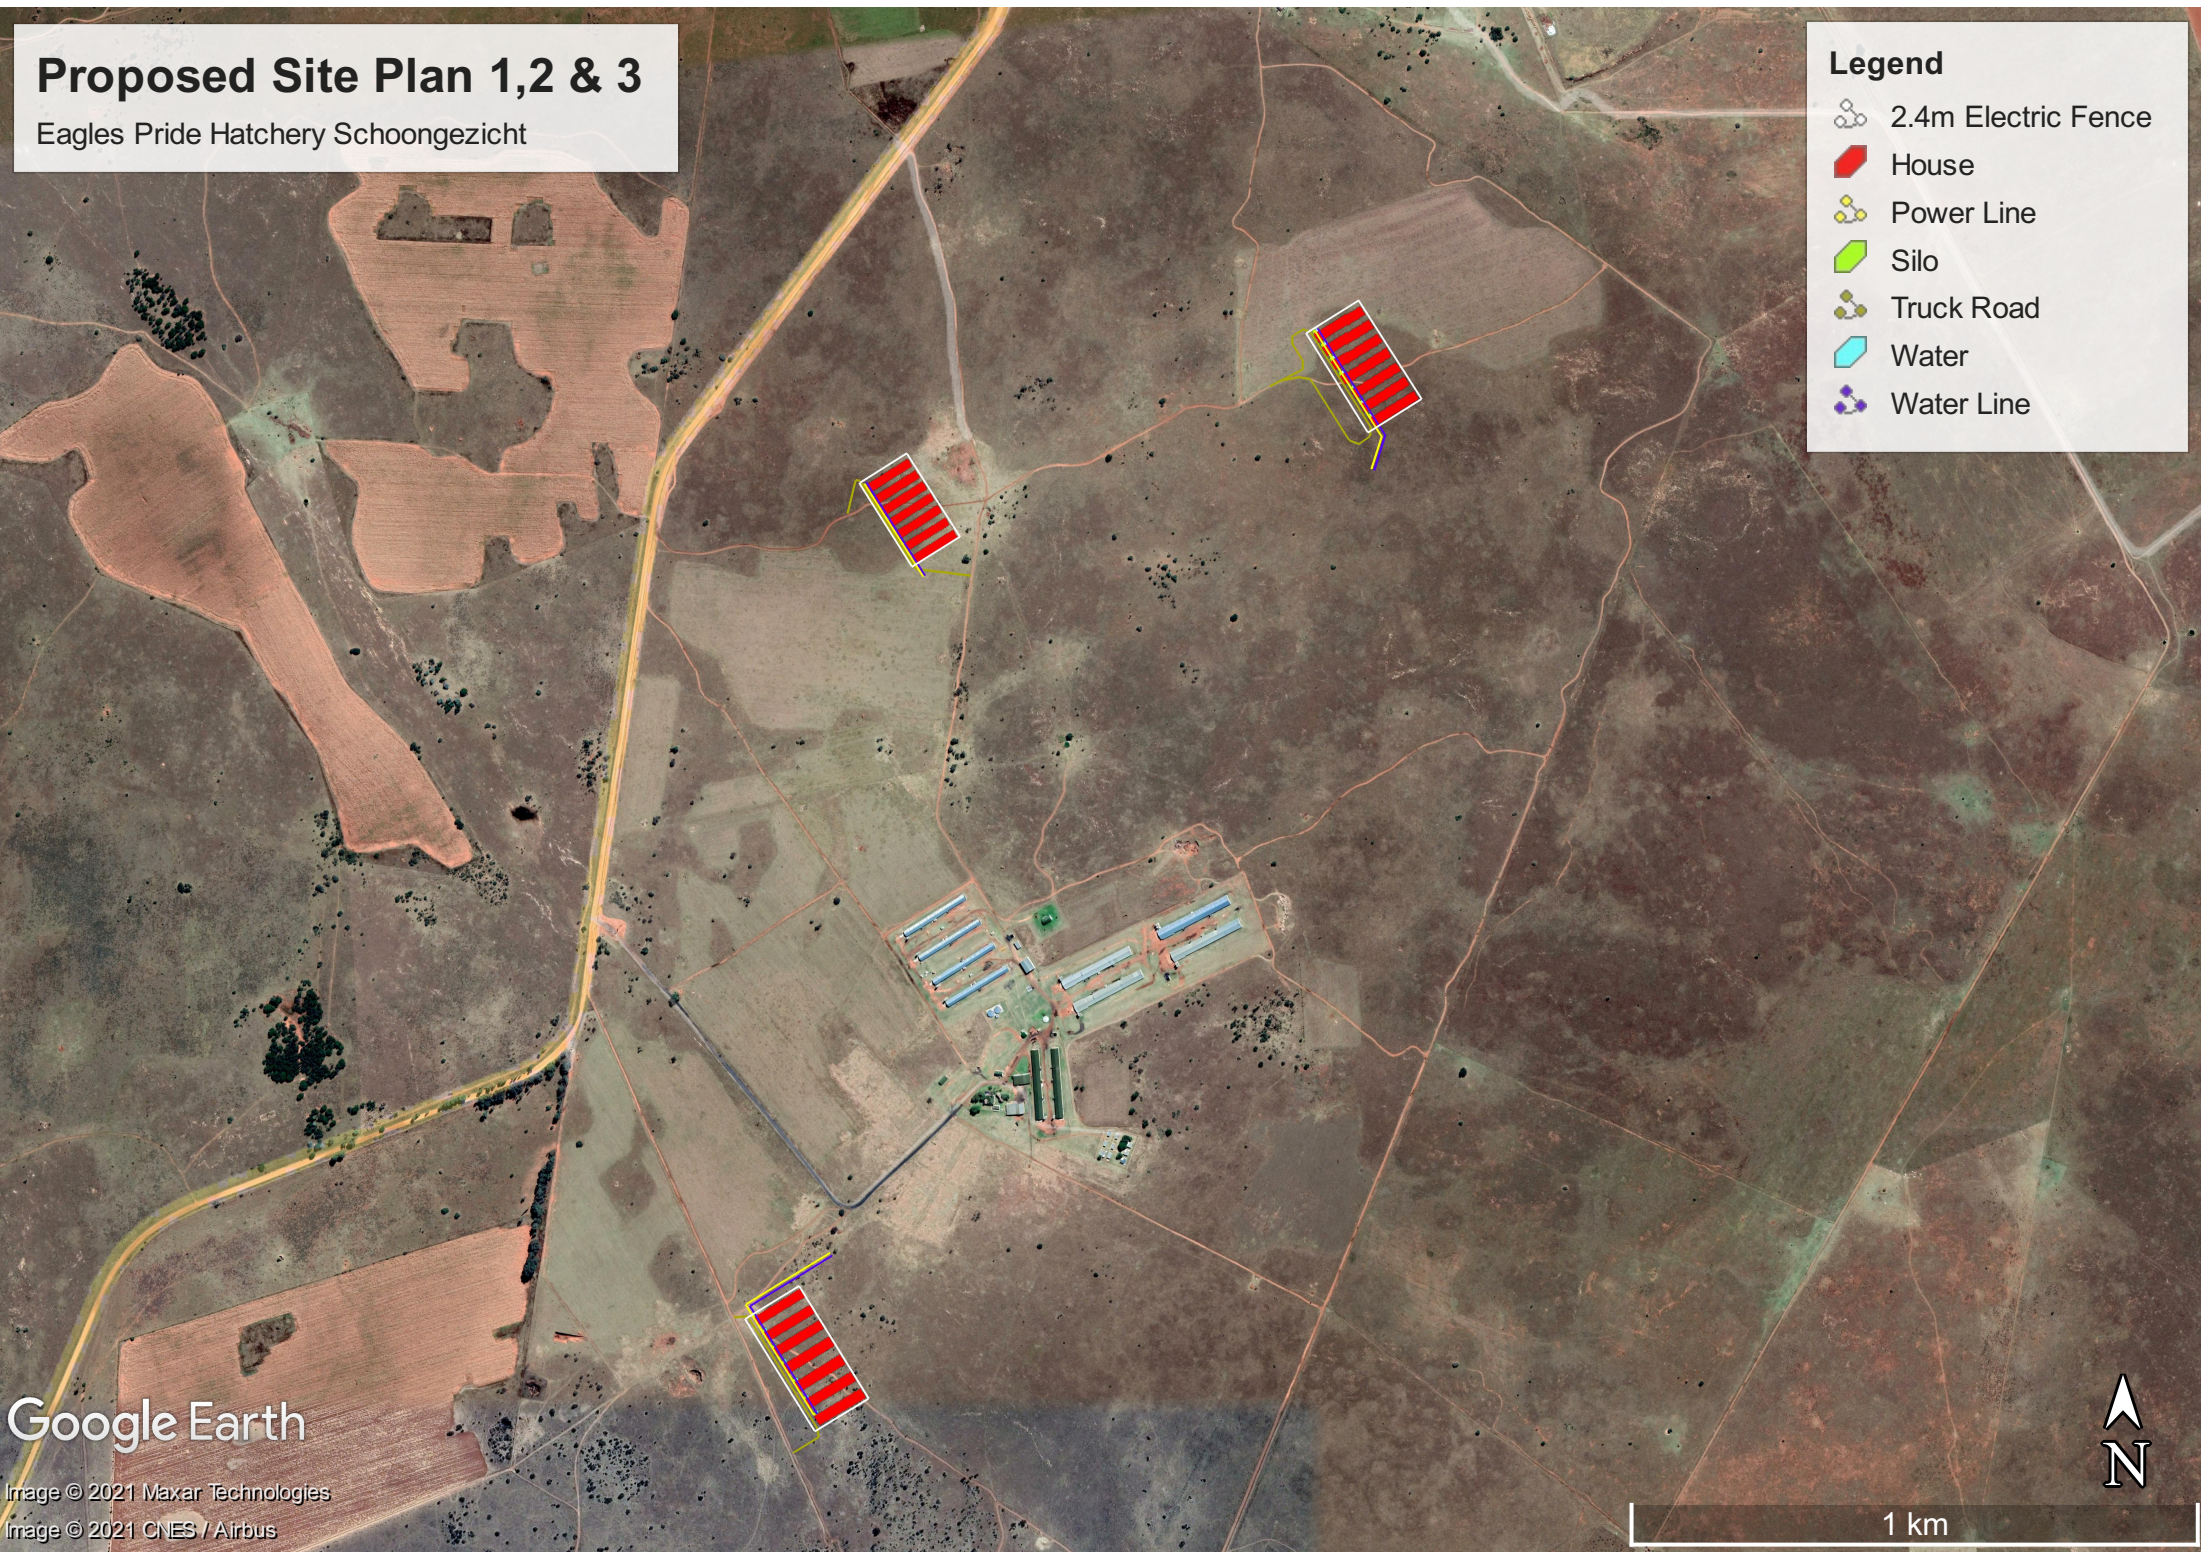

Proposed Site Plan 1,2 & 3

Eagles Pride Hatchery Schoongezicht

Legend

- 2.4m Electric Fence
- House
- Power Line
- Silo
- Truck Road
- Water
- Water Line

Google Earth

Image © 2021 Maxar Technologies
Image © 2021 CNES / Airbus

1 km