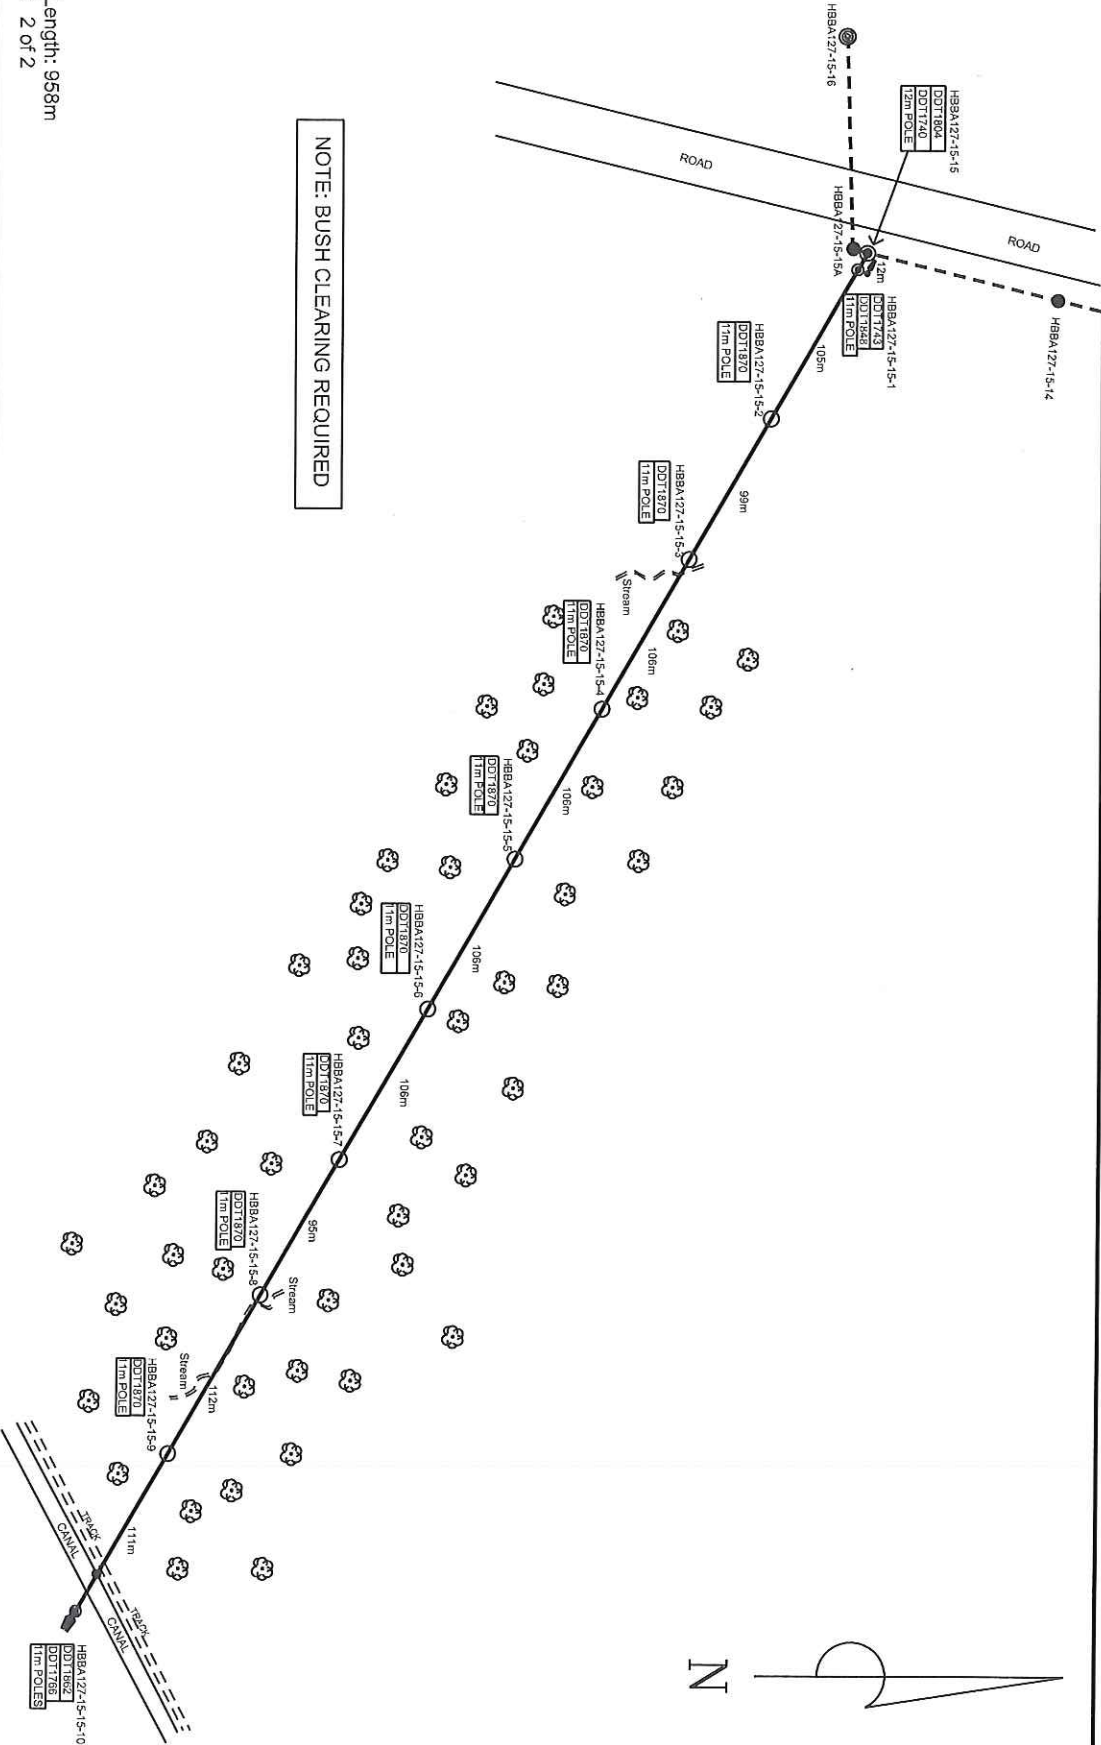

CONDUCTOR: FOX
 ALL POLES ARE 11m T-FRAME
 180mm TOP DIAM. UNLESS OTHERWISE STATED

Line Length: 958m
 Sheet 2 of 2

NOTE: BUSH CLEARING REQUIRED

DDG232202114 - DE VILLIERS - L-DG05-18

CONDUCTOR	FOX	FEEDER	HBB127-15-10	REV
SCALE	1 : 1000	SURVEYED	T RATSHWENE	0