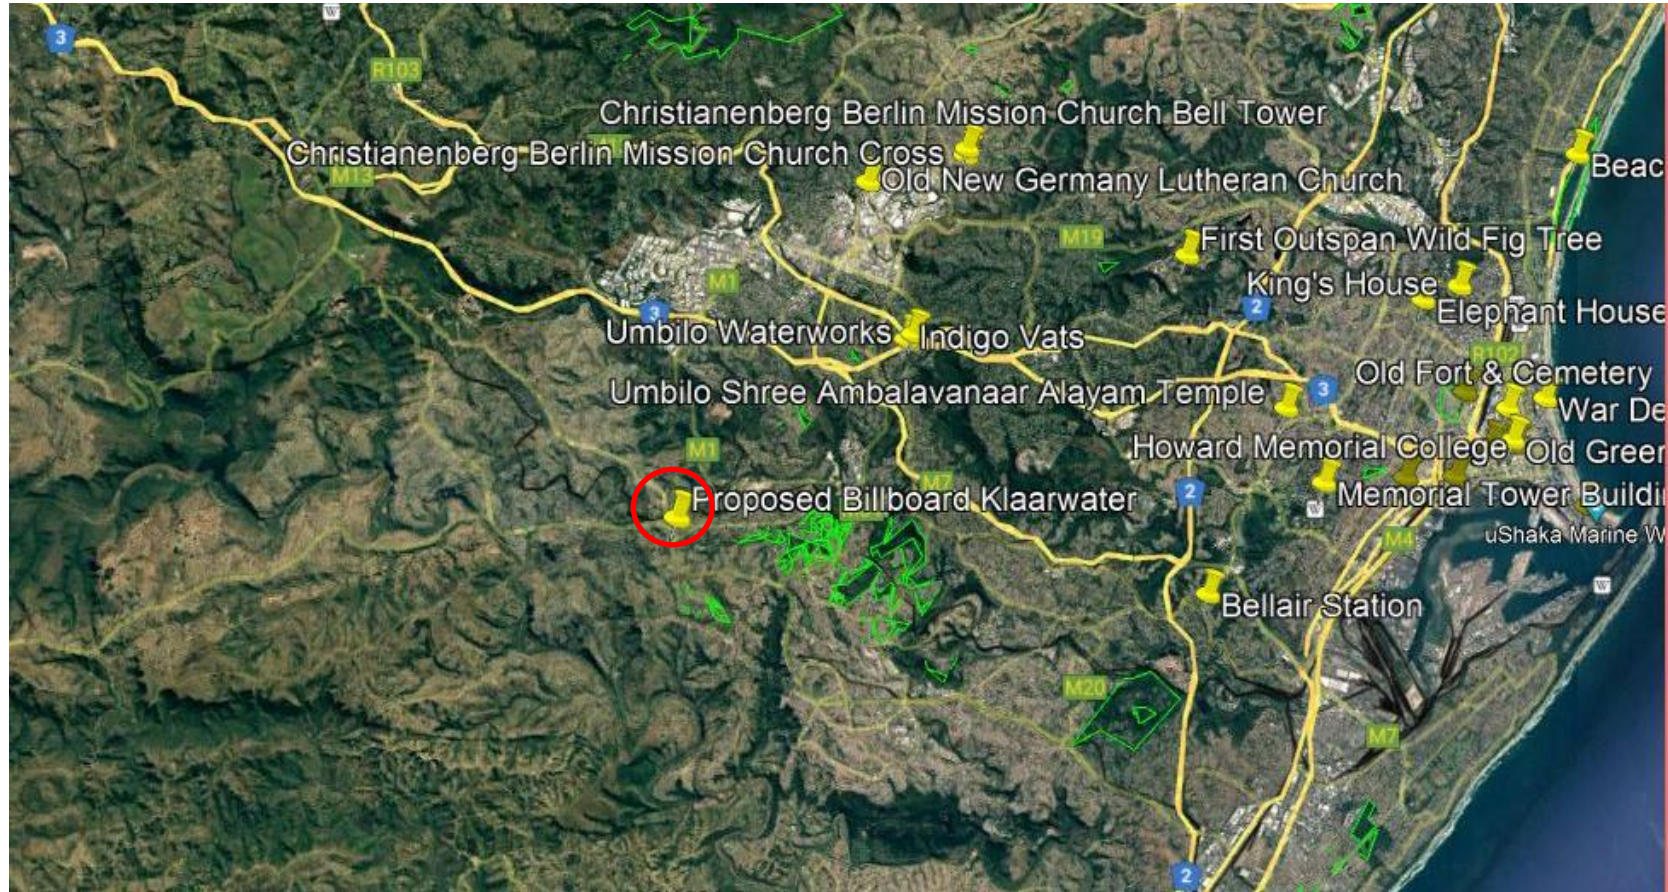

Sub 108 of Farm Klaarwater no.951, FT, Pinetown, Ethekekini

NID application

HERITAGE RESOURCES IN VICINITY OF SITE

KZN PHS Sites in vicinity mapped on Google Earth Image (Source: SAHRIS). There are no known heritage resources on or in the immediate vicinity of the site