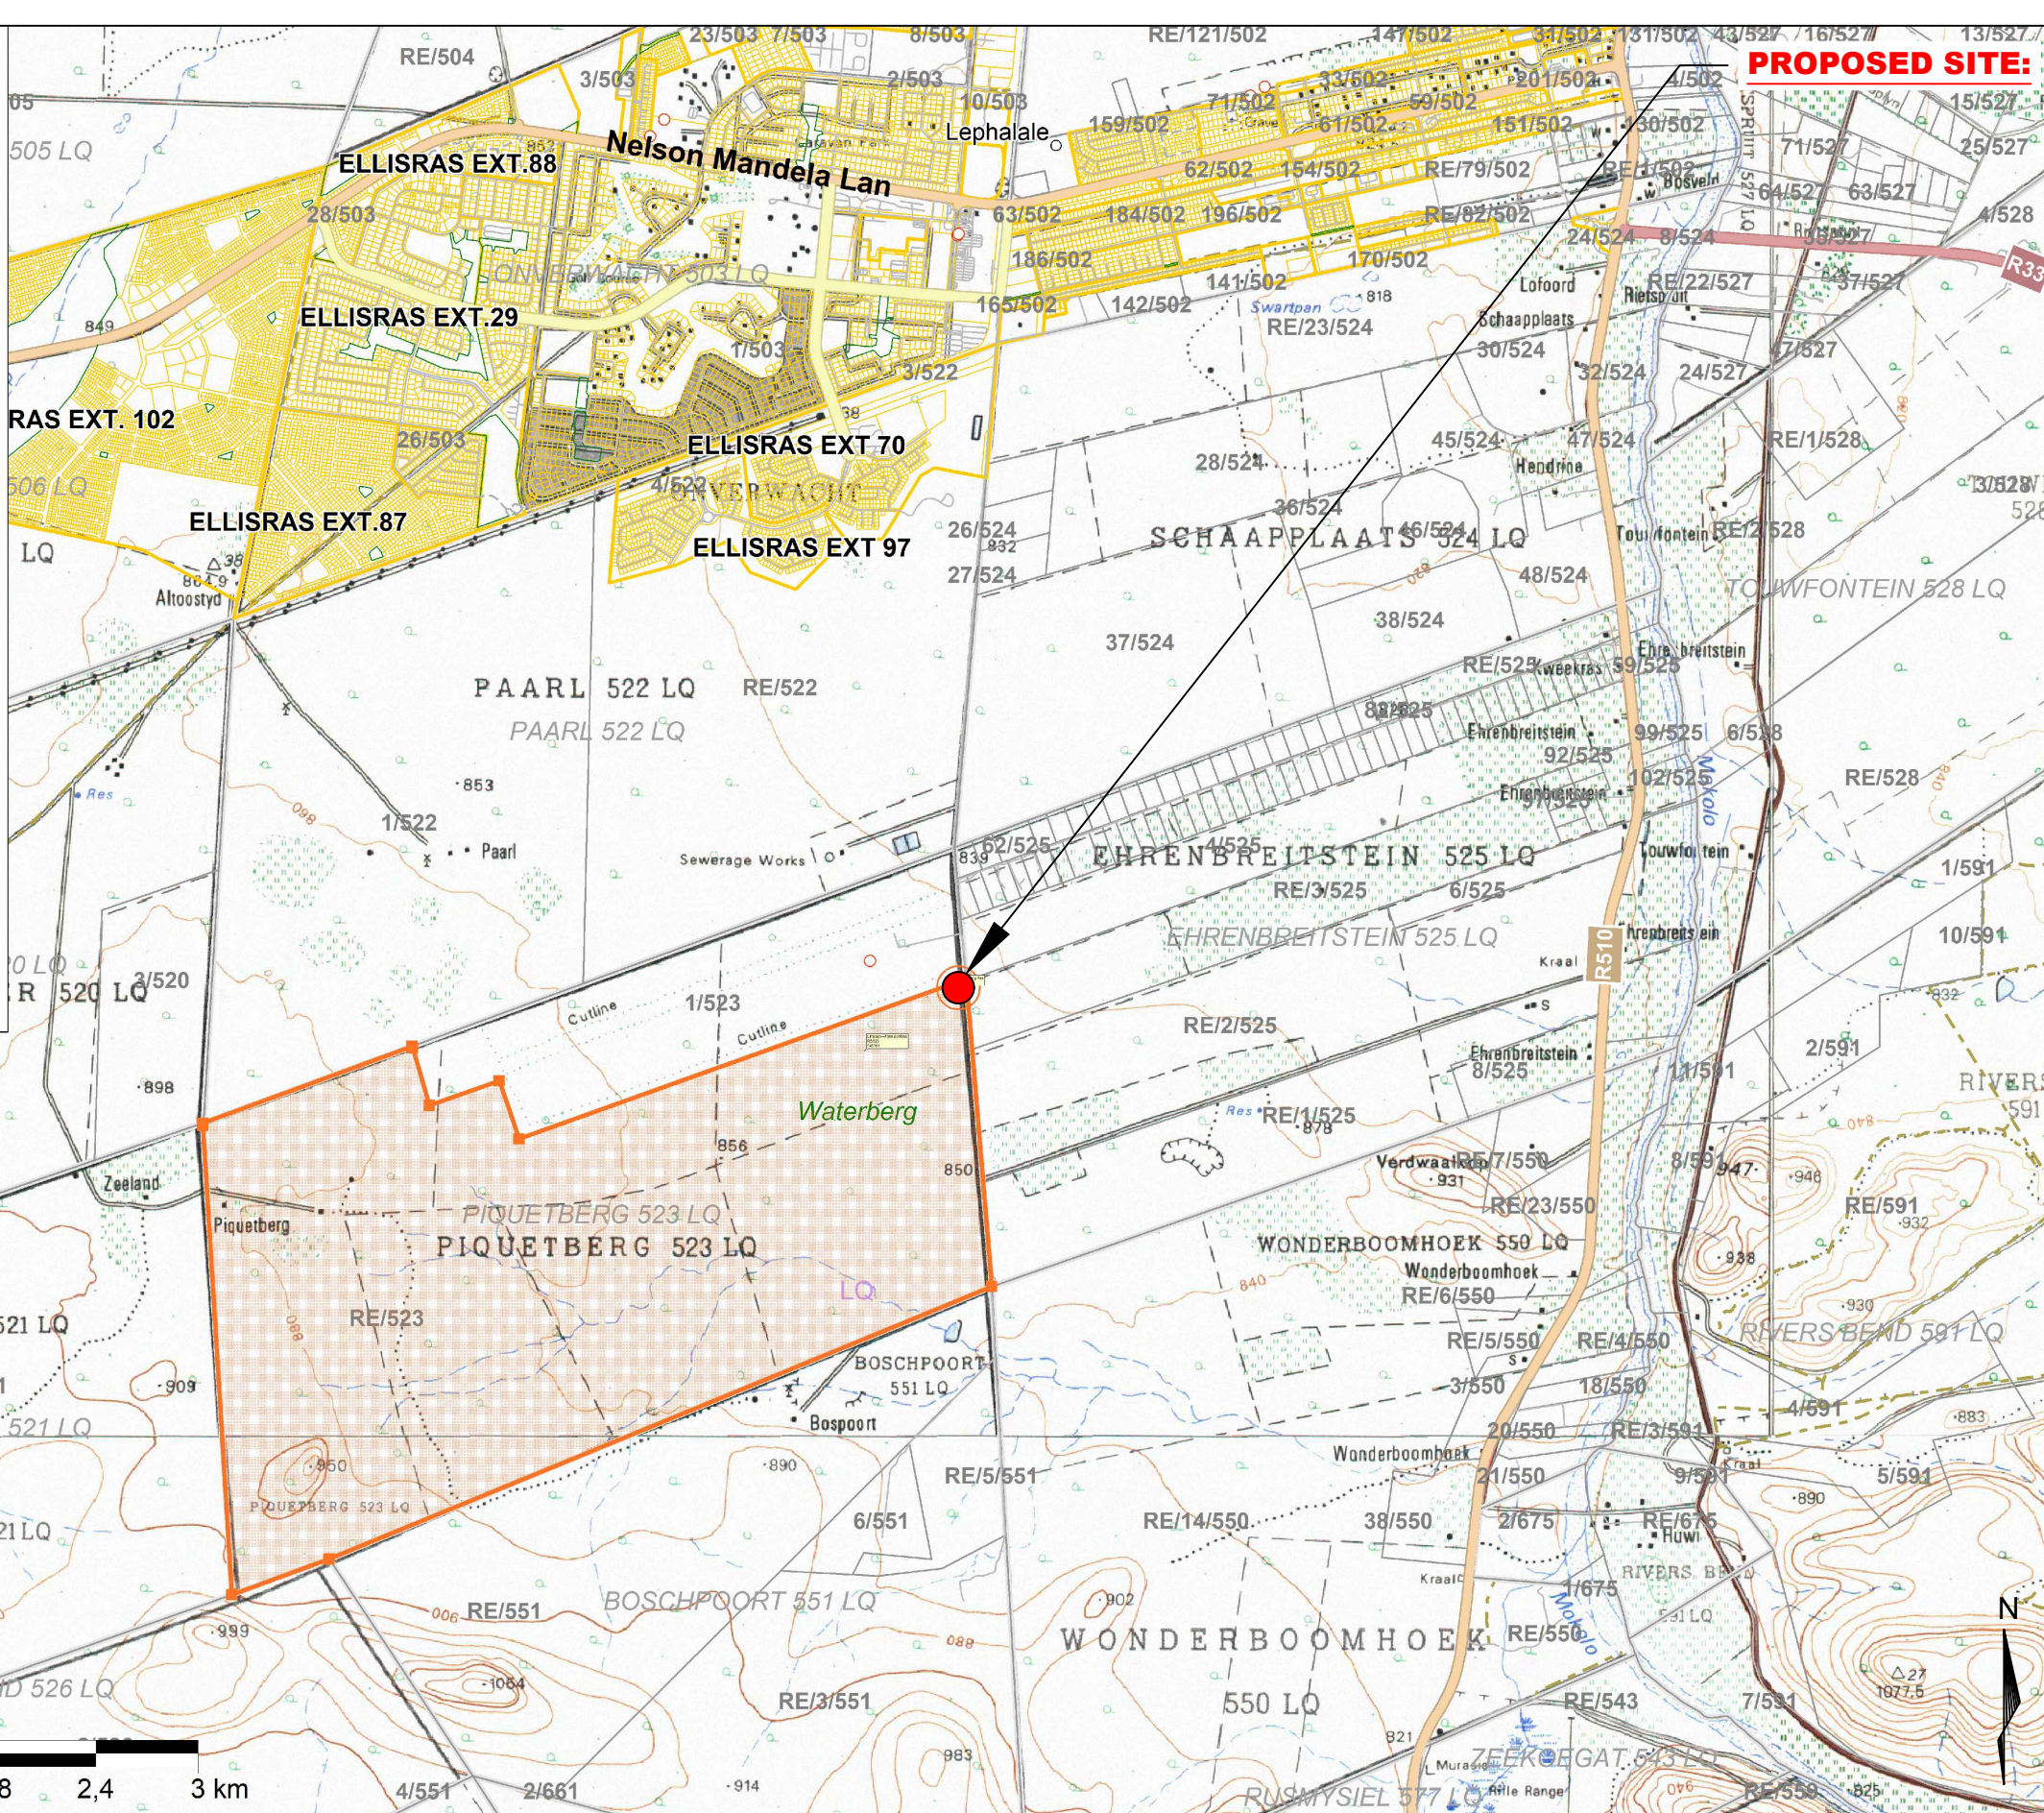

- Legend**
- Limpopo**
- A Parent farms
 - Farm portions
 - Administrative regions
 - A** Allotment areas
 - Holdings
 - Erven
 - Parks
 - Provinces
- Highways**
- tertiary
 - secondary
 - primary
 - trunk
 - motorway
 - Lephalale Army Base

vodacom

PROPOSED SITE:

CoORDINATES:	23° 43' 37.64" S
HASL: 847m	27° 42' 10.90" E

TEKPLAN 

(Reg. No. 2000/019116/23)
P.O. Box 55714, Polokwane, 0700
Tel: 015 291 4177 Fax: 015 291 4961
tecoplan@mweb.co.za

VODACOM SITE NAME

LEPHALALE ARMY BASE

PROPERTY DESCRIPTION

REMAINDER OF THE FARM
PIQUETBERG 523 - LQ
DIRT ROAD (ARMY BASE | AIRPORT RD)
LEPHALALE MUNICIPALITY
LIMPOPO

SITE PHOTOS 2

DATE	BASE STATION NUMBER
2021/05	013 5781
NO.	SCALE
	AS SHOWN