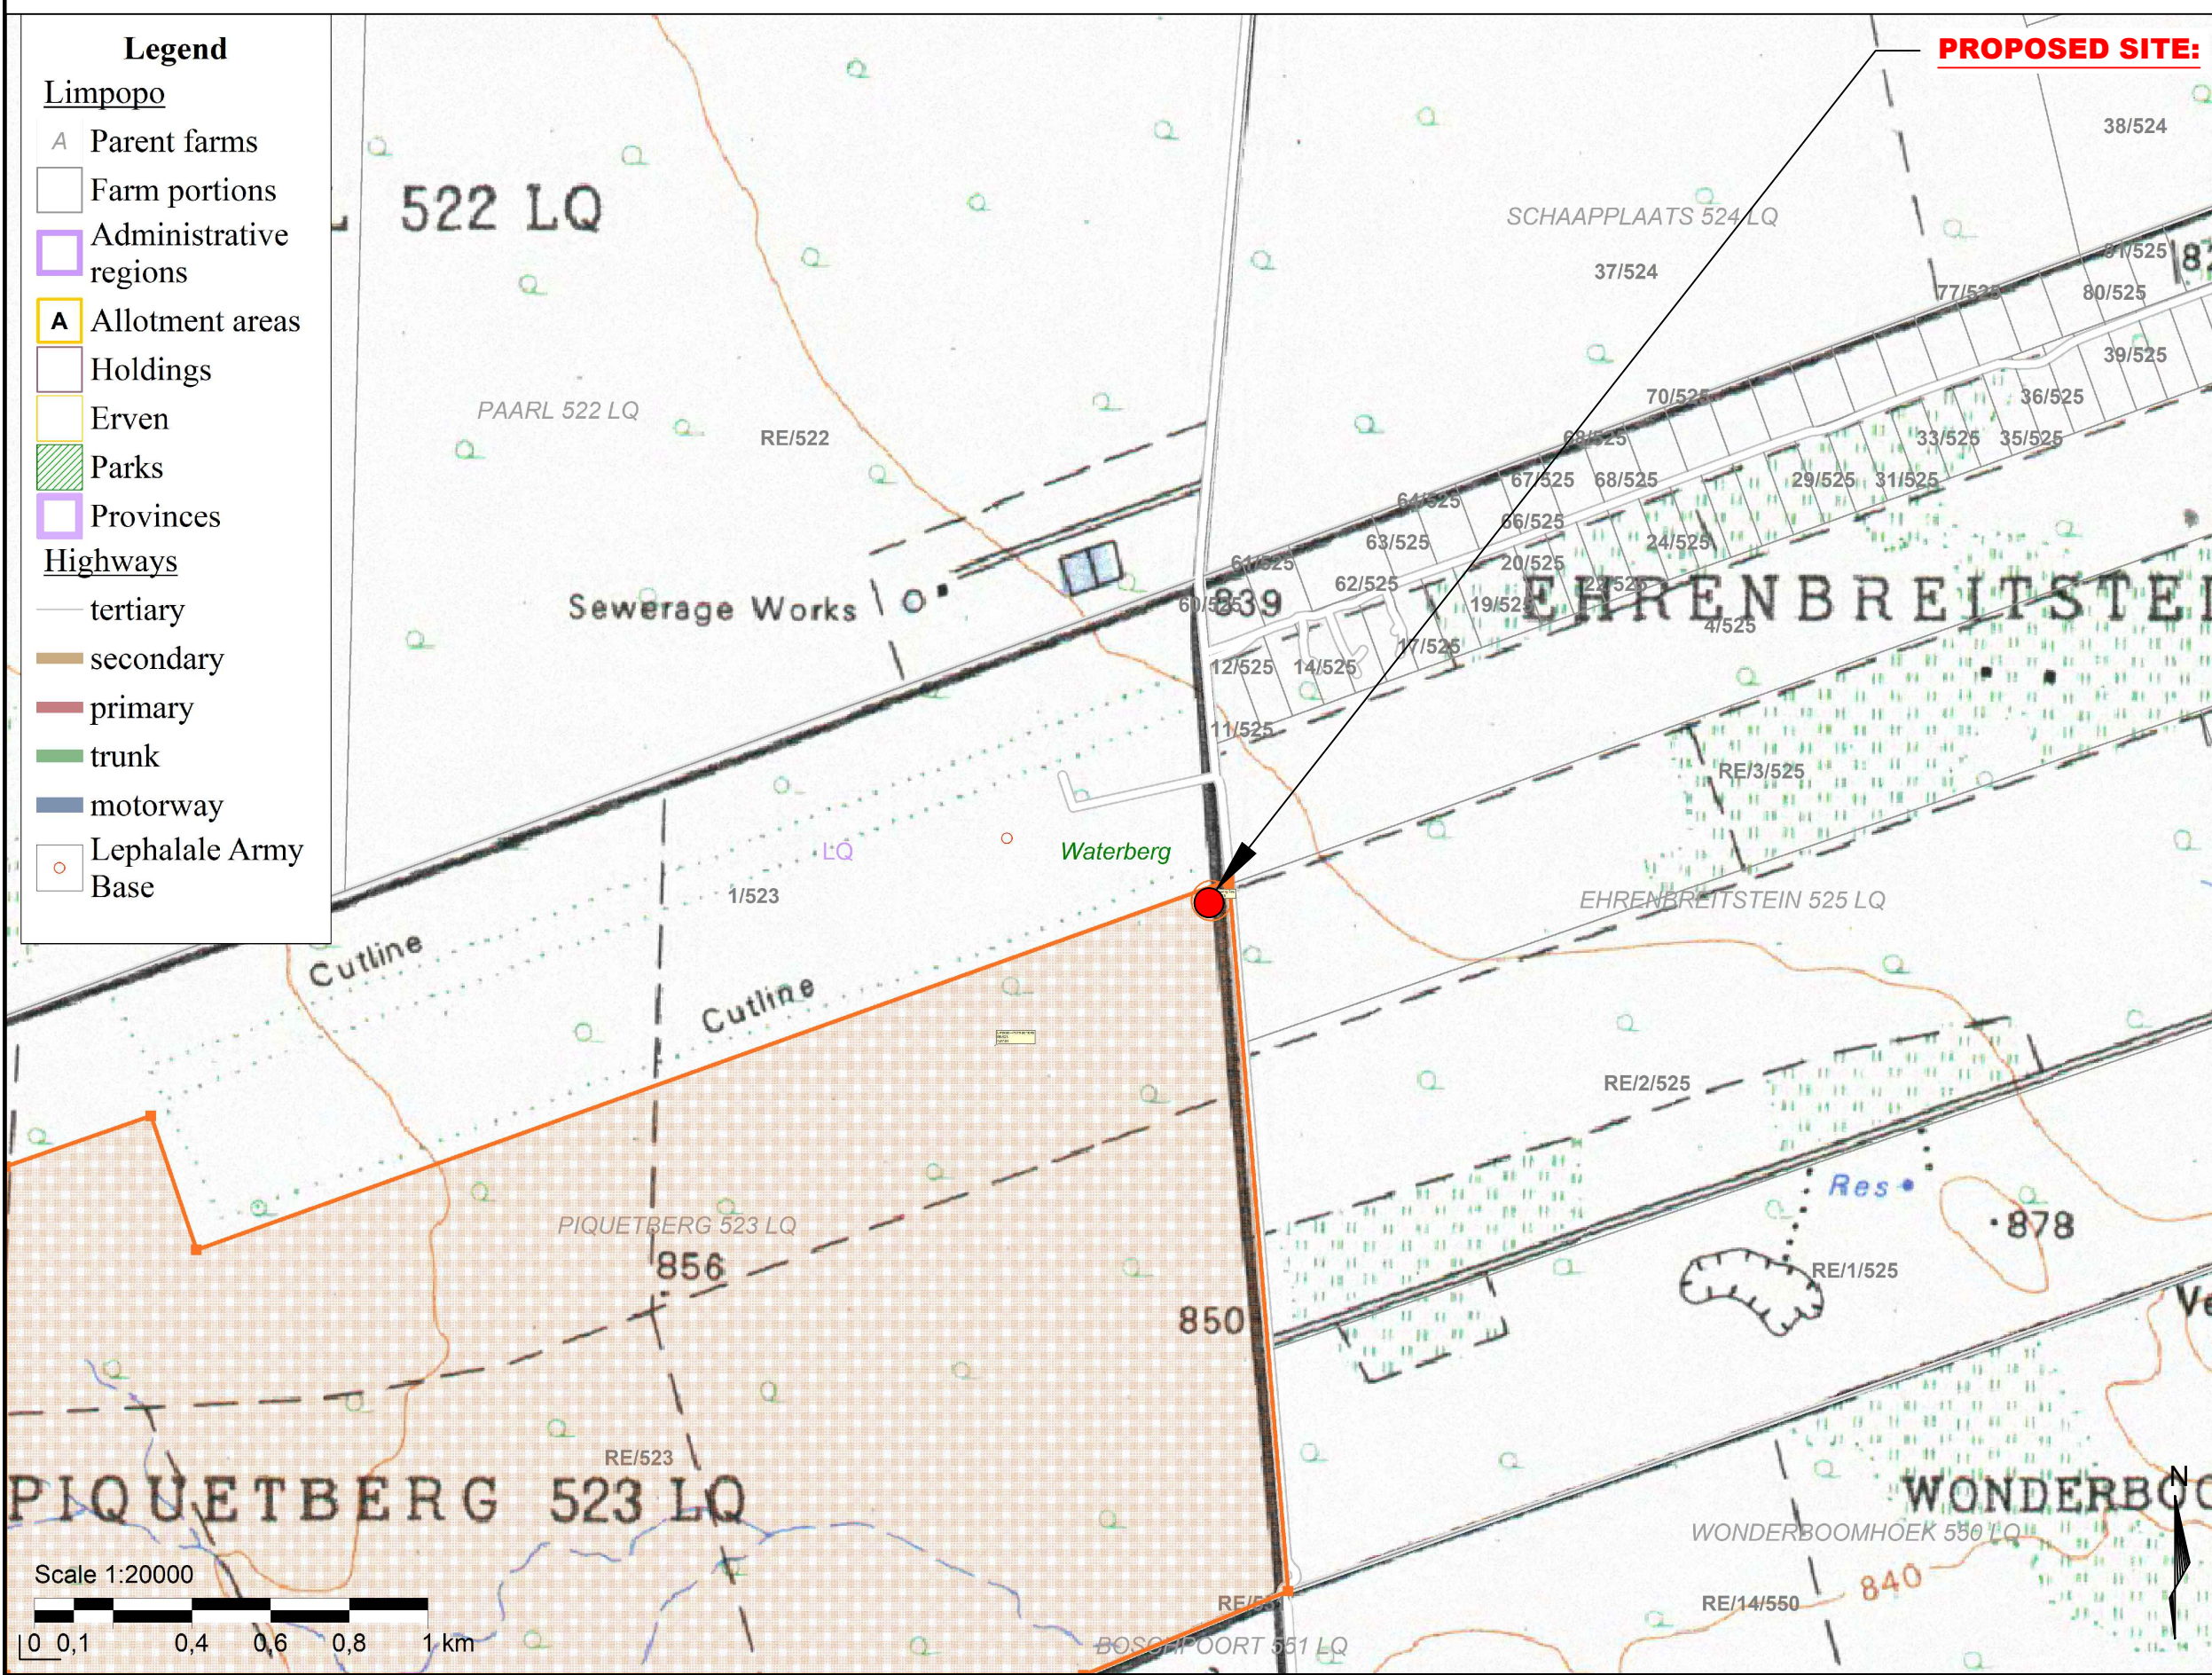

**Legend**

**Limpopo**

- A Parent farms
- Farm portions
- Administrative regions
- A** Allotment areas
- Holdings
- Erven
- Parks
- Provinces

**Highways**

- tertiary
- secondary
- primary
- trunk
- motorway

Lephalale Army Base

**PROPOSED SITE:**

**vodacom**

**CoORDINATES:** 23° 43' 37.64" S  
**HASL:** 847m 27° 42' 10.90" E

**TEKPLAN**

(Reg. No. 2000/019116/23)  
 P.O. Box 55714, Polokwane, 0700  
 Tel: 015 291 4177 Fax: 015 291 4961  
 tecoplan@mweb.co.za

**VODACOM SITE NAME**

**LEPHALALE ARMY BASE**

**PROPERTY DESCRIPTION**

REMAINDER OF THE FARM  
 PIQUETBERG 523 - LQ  
 DIRT ROAD (ARMY BASE | AIRPORT RD)  
 LEPHALALE MUNICIPALITY  
 LIMPOPO

<b>SITE PHOTOS 2</b>	
DATE	BASE STATION NUMBER
2021/05	013 5781
NO.	SCALE
	AS SHOWN