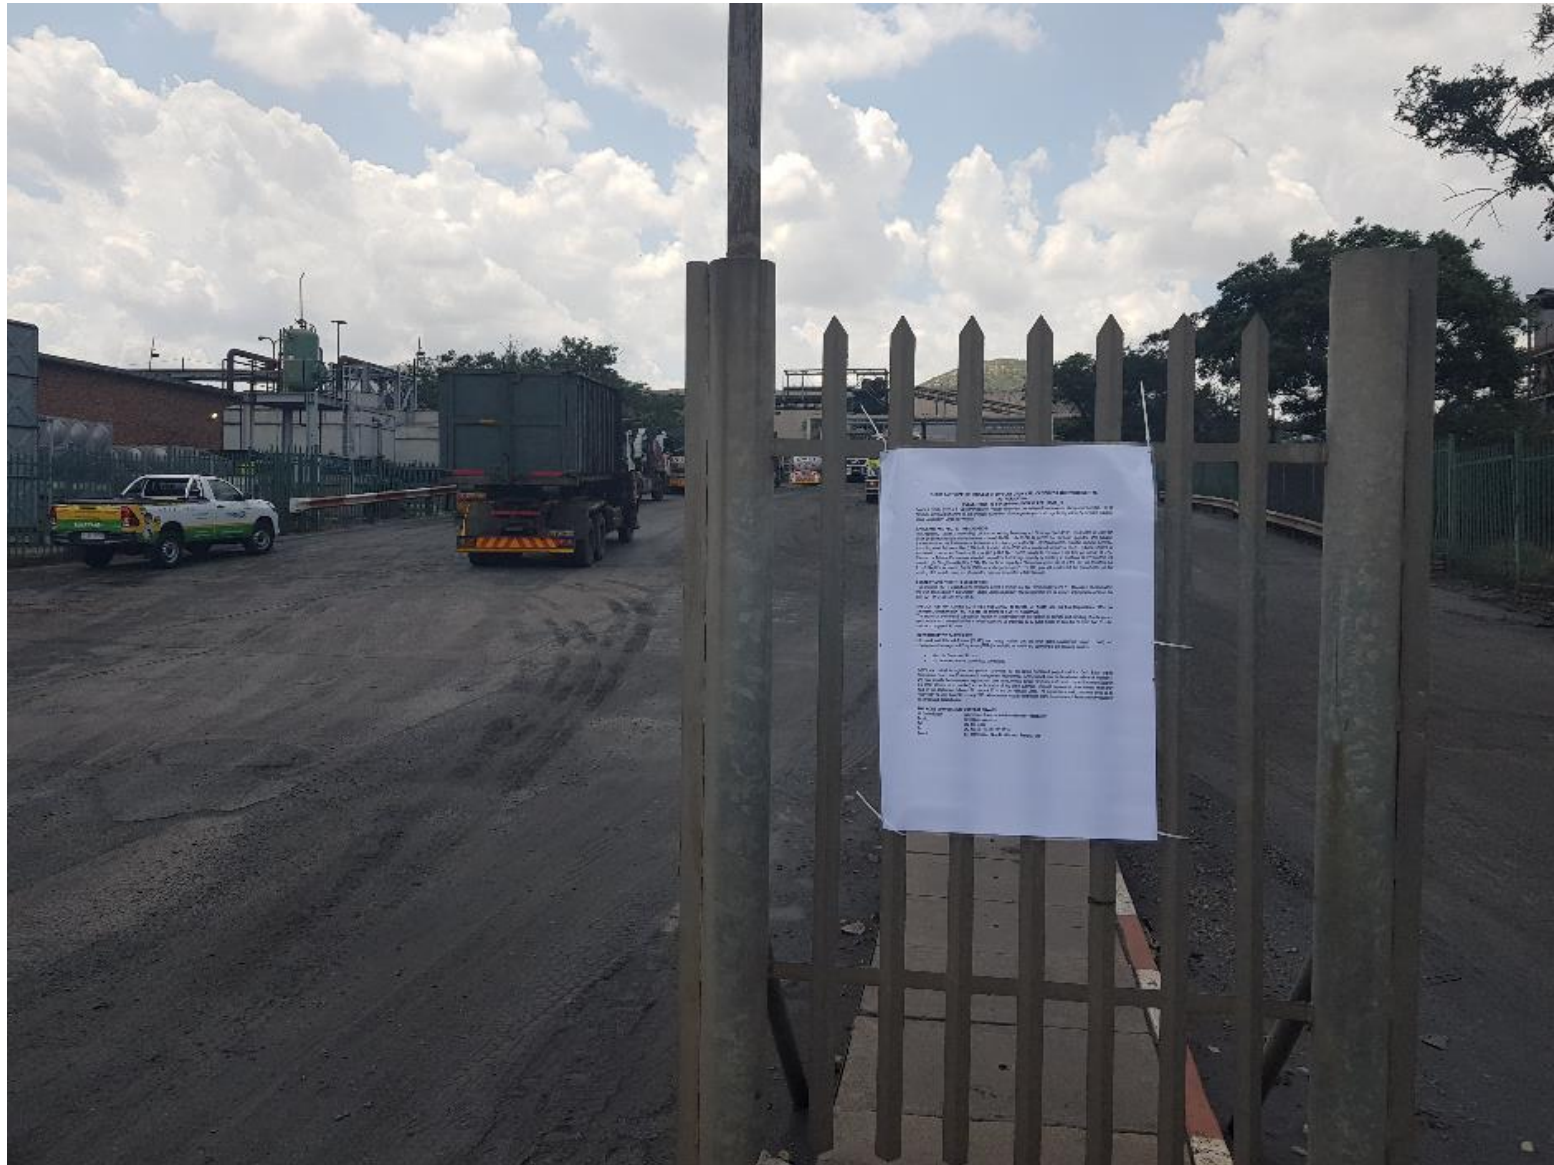

Notice Placed at Tubatse Chrome Mine - Main Visitor's Entrance

Notice Placed at Tubatse Chrome Mine – Truck Entrance

Notice Placed at Mapodile Community Library

Notice Placed at Steelpoort Pick and Pay

Notice placed at Greater Tubatse Local Municipal Offices