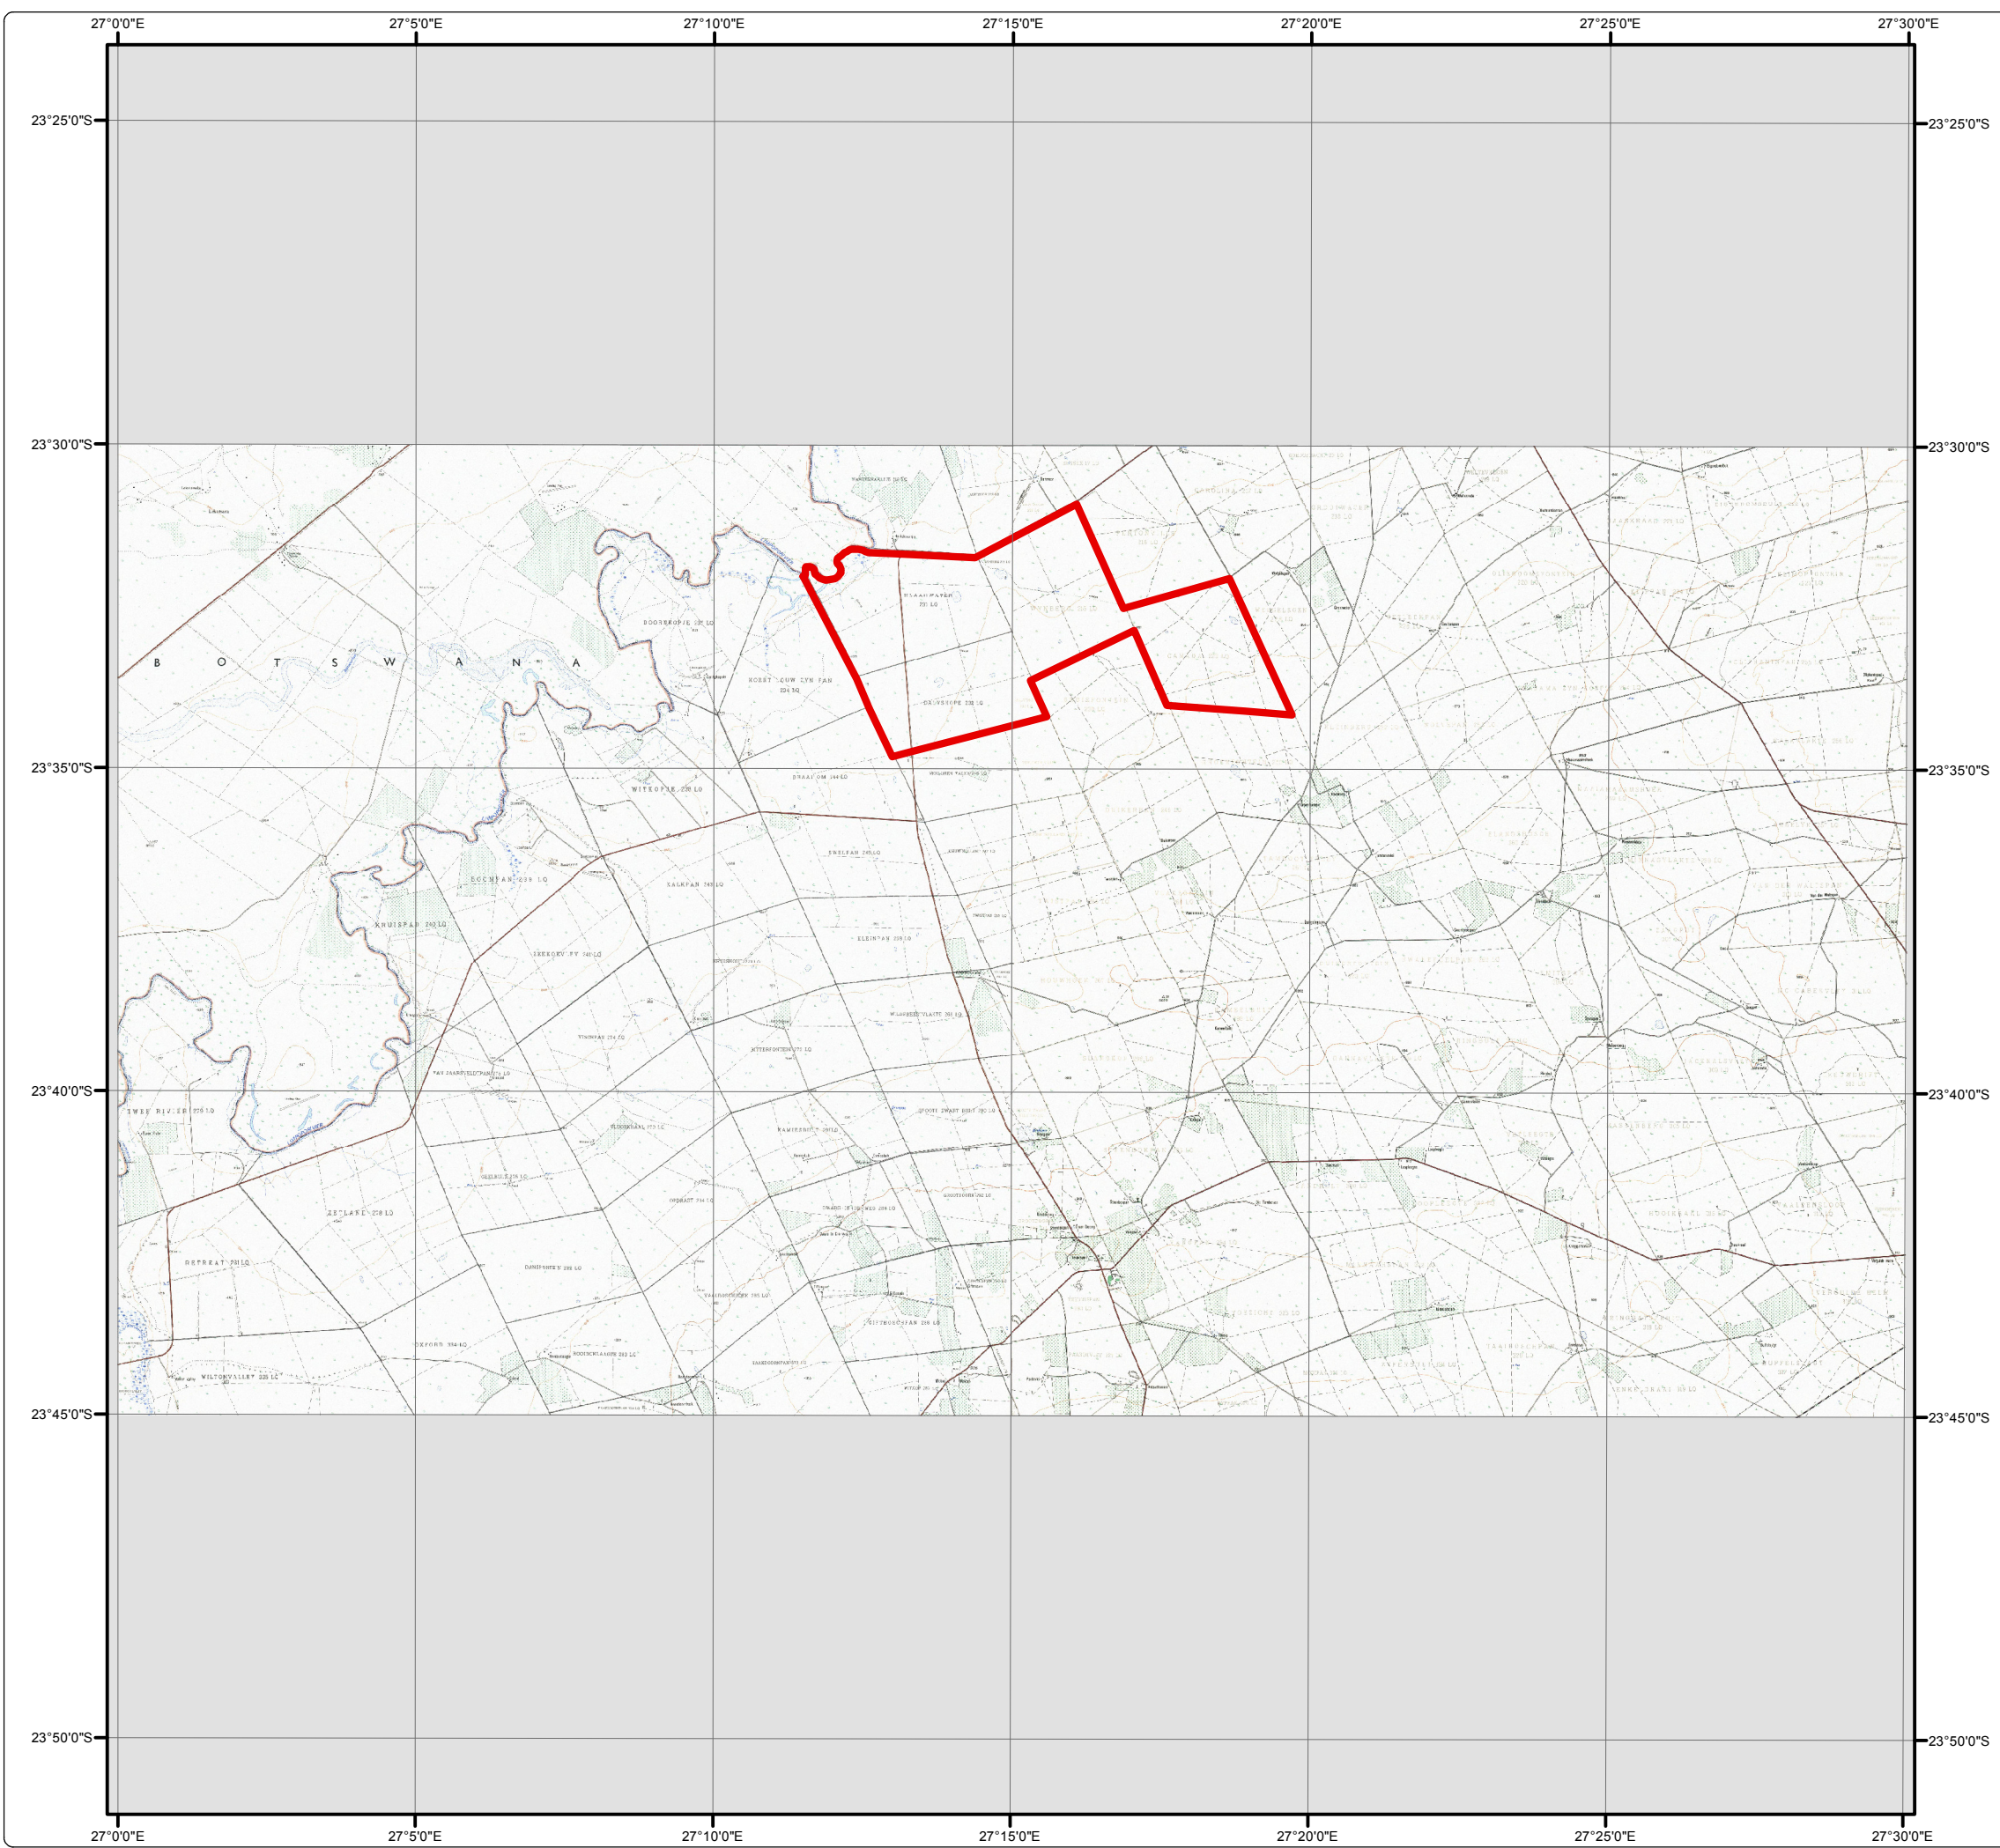

Anglo Coal Dalyshope ESIA Topographical Map 1:50 000

Legend

 Project Area

**2327CA Hardekraaltjie
2327CB Steenbokpan**

Projection: Transverse Mercator Ref #: scc.VEN1590.201210.238
Datum: Hartebeesthoek 1994 Revision Number: 1
Central Meridian: 27°E Date: 31/10/2012