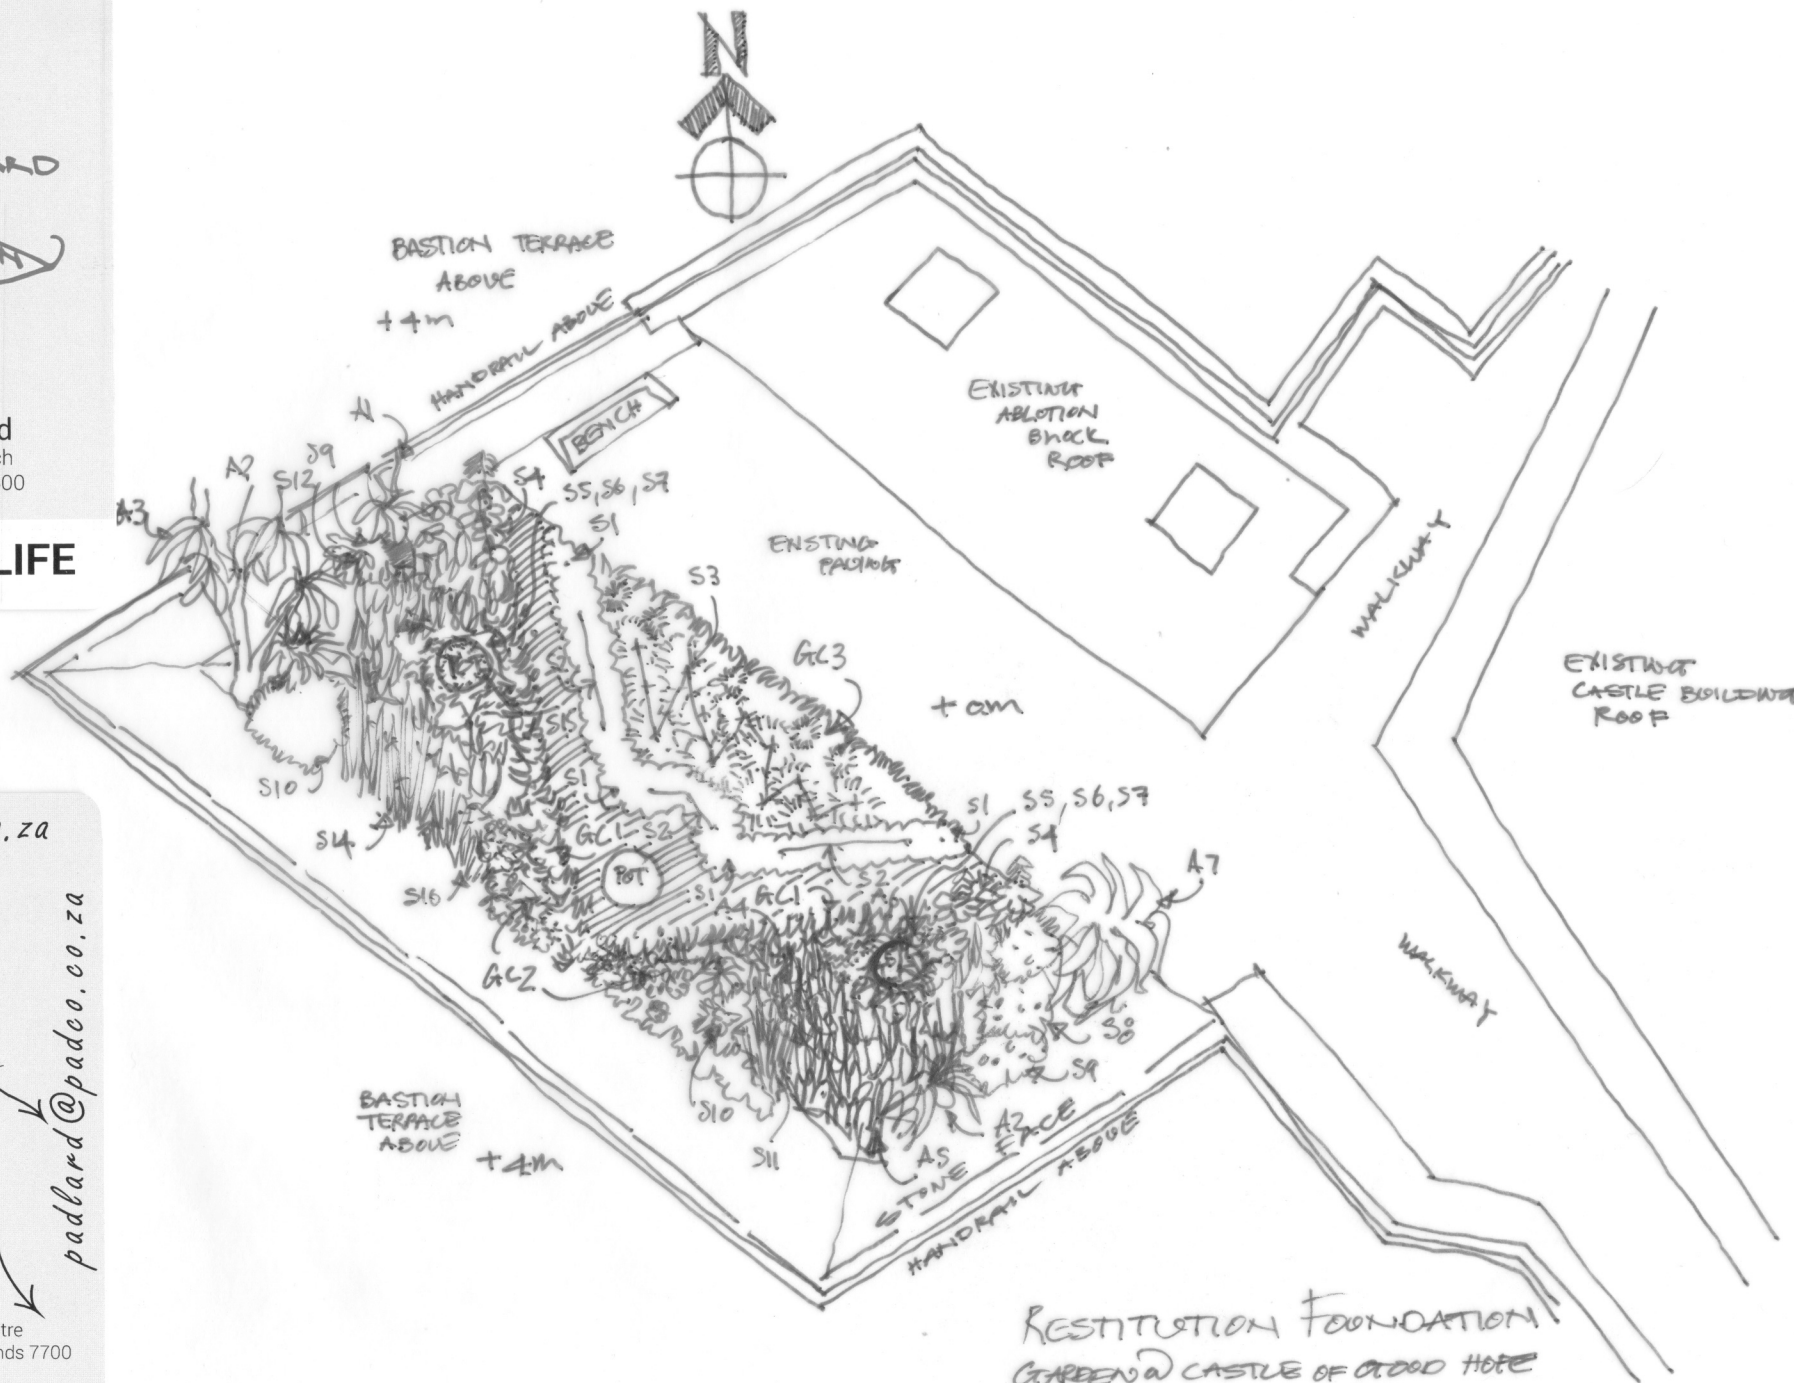

Peter Adlard
BAS BArch PrArch
SACAP Reg No 6500

DESIGN for LIFE

RESTITUTION FOUNDATION
GARDEN @ CASTLE OF GOOD HOPE
CONCEPT DRAWING
SCALE 1:100 @ A4

Peter Adlard 21.10.2016

www.padco.co.za

@cityn4life
www.padco.blogspot.co.za
padlard@padco.co.za