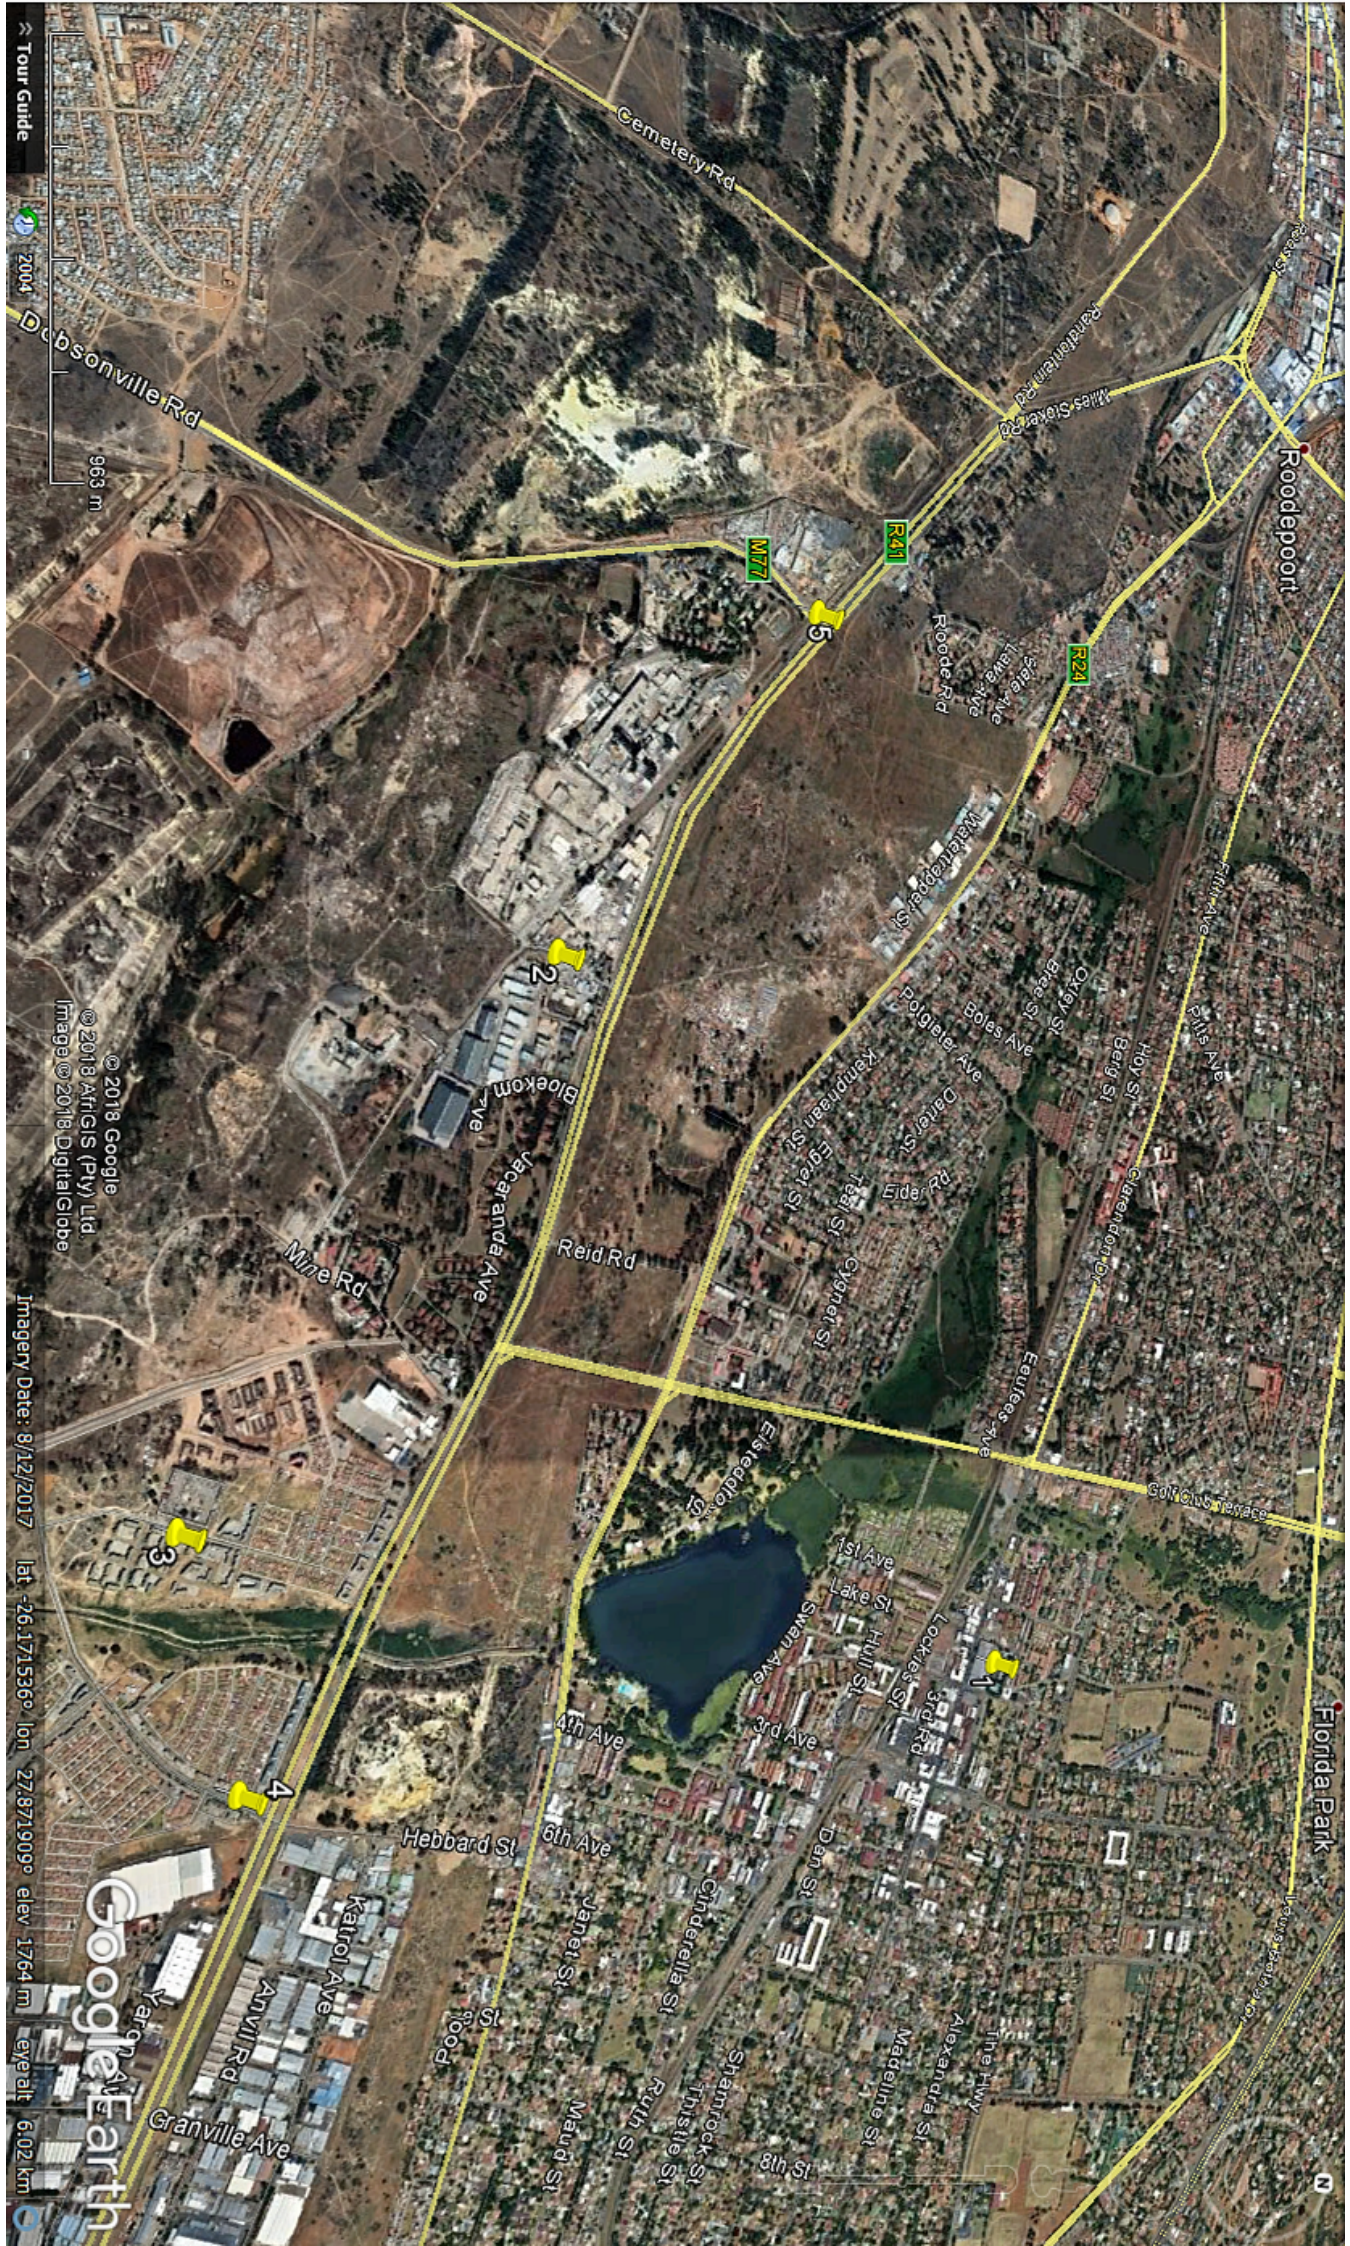

< Tour Guide

2004

963 m

© 2018 Google
© 2018 AIRGIS (Pty) Ltd.
Imagery © 2018 DigitalGlobe

Imagery Date: 8/12/2017

lat: -26.171536° lon: 27.871909° elev: 1764 m eyealt: 6.02 km

Google Earth