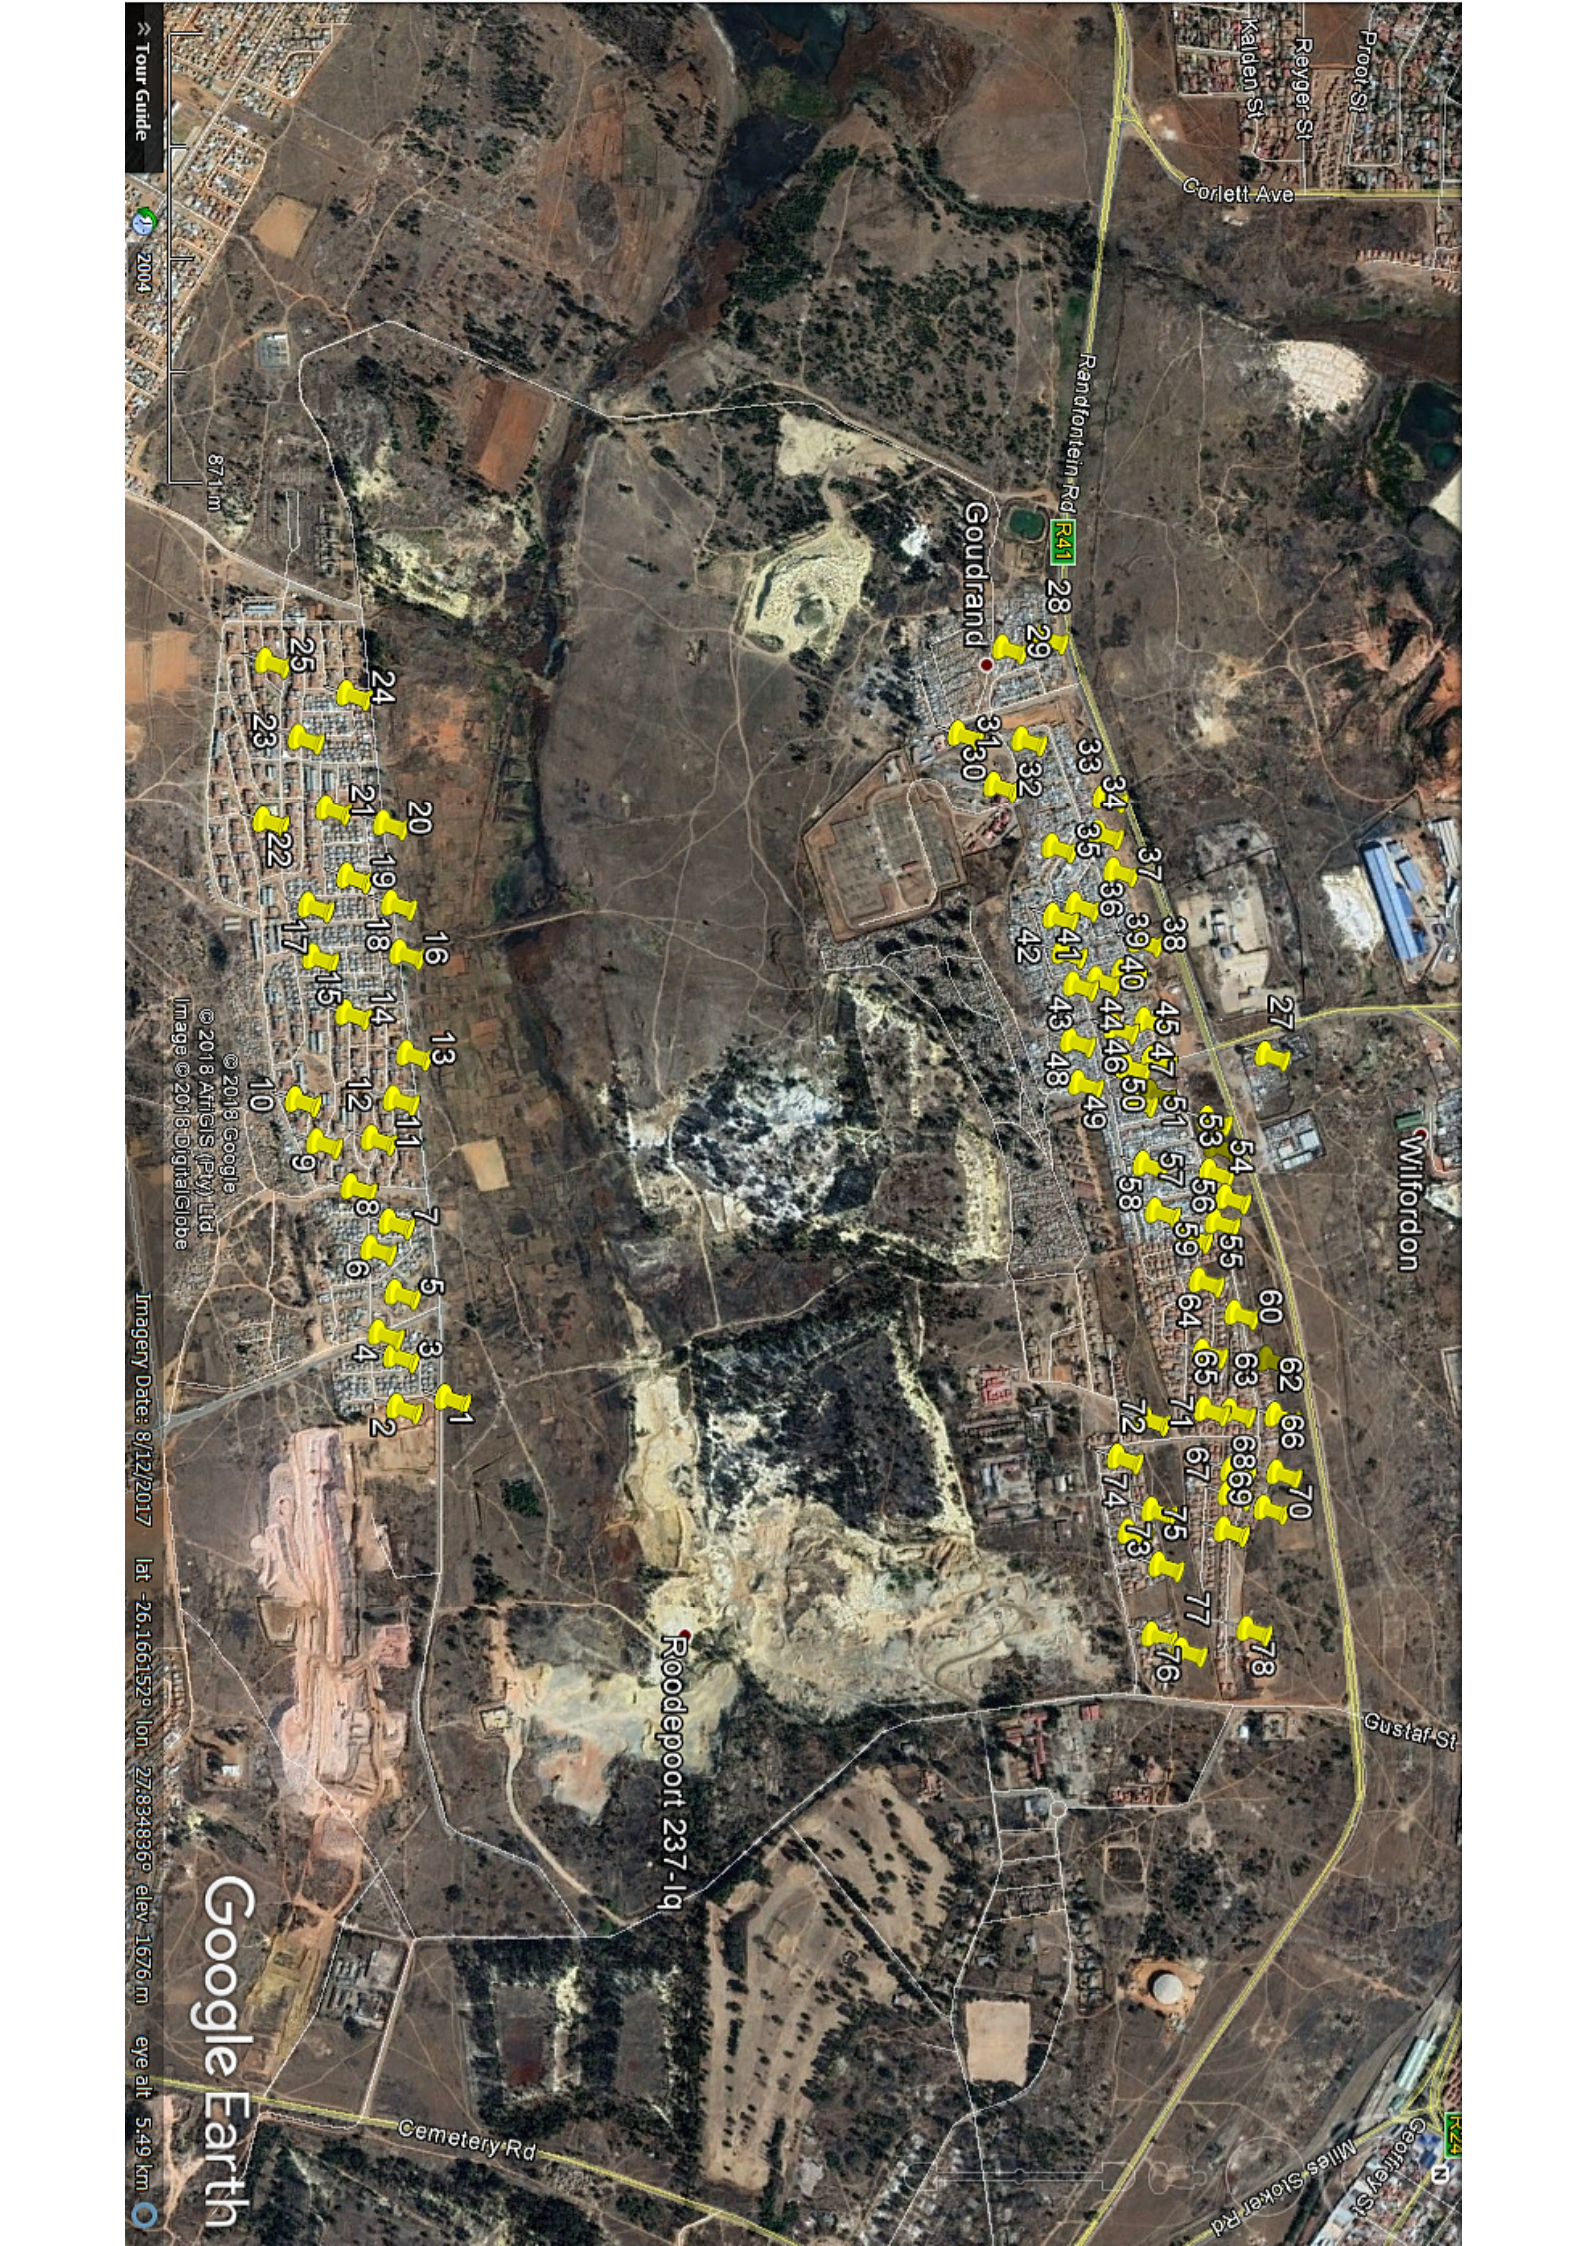

© 2018 Google
 © 2018 AfrGIS (Pty) Ltd
 Image © 2018 DigitalGlobe

Google Earth

© 2018 Google
© 2018 DigitalGlobe
© 2018 DigitalGlobe (Pty) Ltd.
Image © 2018 DigitalGlobe

87.1m

© 2018 Google
© 2018 ArtGIS (Pty) Ltd
Image © 2018 DigitalGlobe

Imagery Date: 8/12/2017

lat -26.166152° lon 27.834836° elev. 1676m eye alt 5.49 km

Google Earth

Rooddepoort 237-1q

Goudrand

Wilfordon

Gustaf St

Cemetery Rd