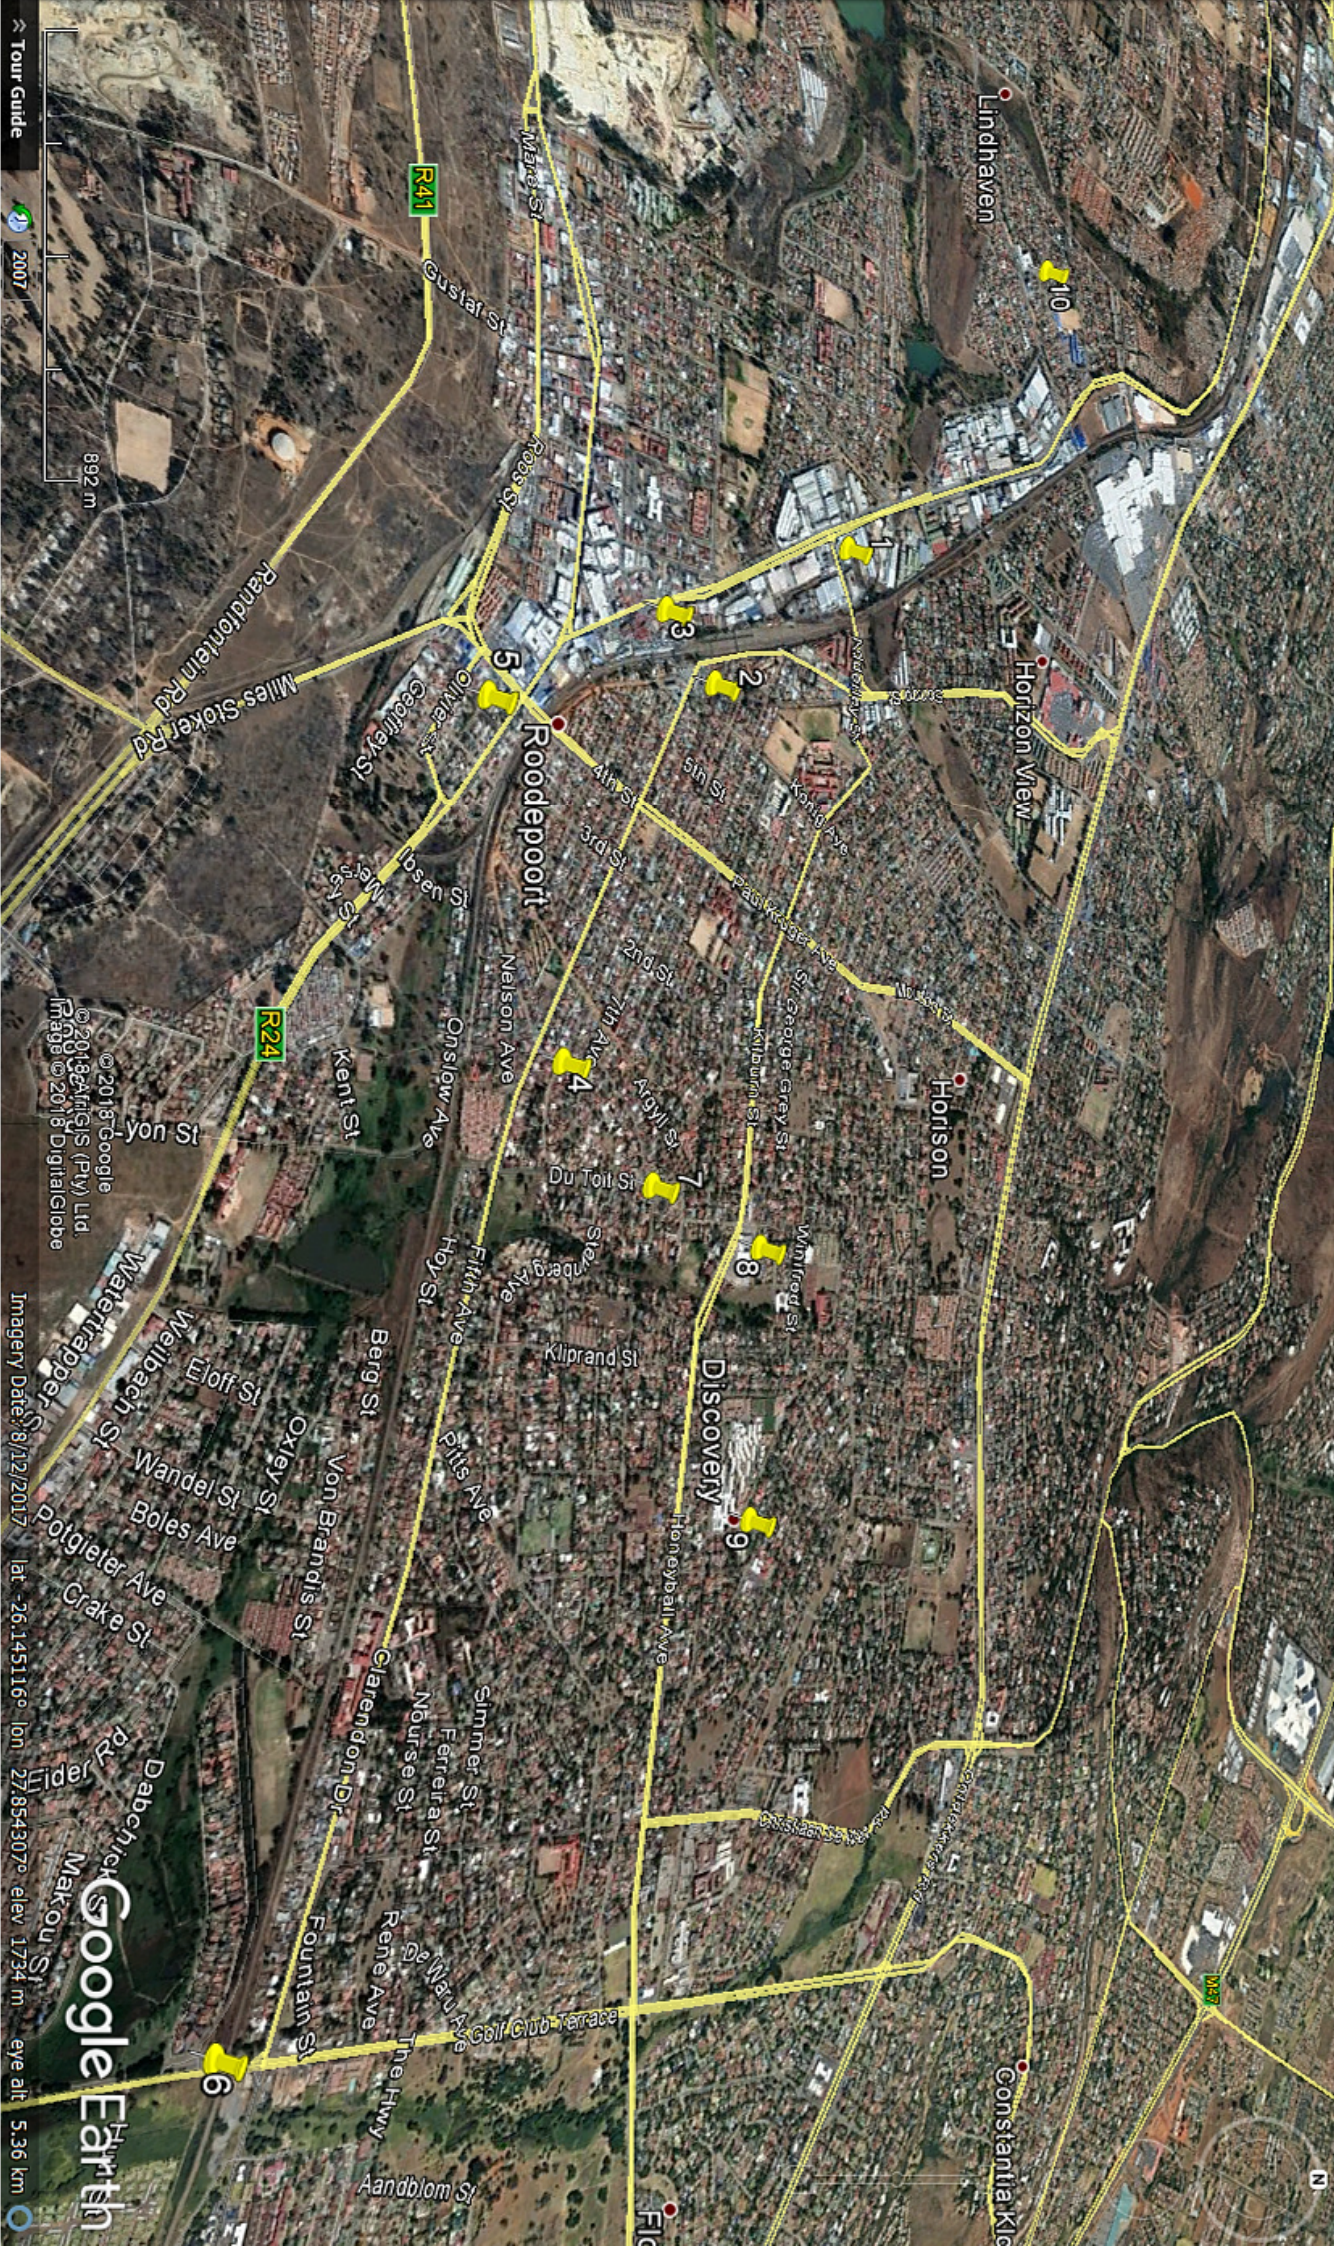

© 2018 Google
 © 2018 AfrGIS (Pty) Ltd
 Image © 2018 DigitalGlobe

Google Earth

© 2018 Google
© 2018 DigitalGlobe
© 2018 DigitalGlobe (Pty) Ltd.
Image © 2018 DigitalGlobe

87.1m

© 2018 Google
© 2018 ArtGIS (Pty) Ltd
Image © 2018 DigitalGlobe

Imagery Date: 8/12/2017

lat -26.166152° lon 27.834836° elev. 1676m eye alt 5.49 km

Google Earth

Rooddepoort 237-1q

Goudrand

Wilfordon

Gustaf St

Cemetery Rd