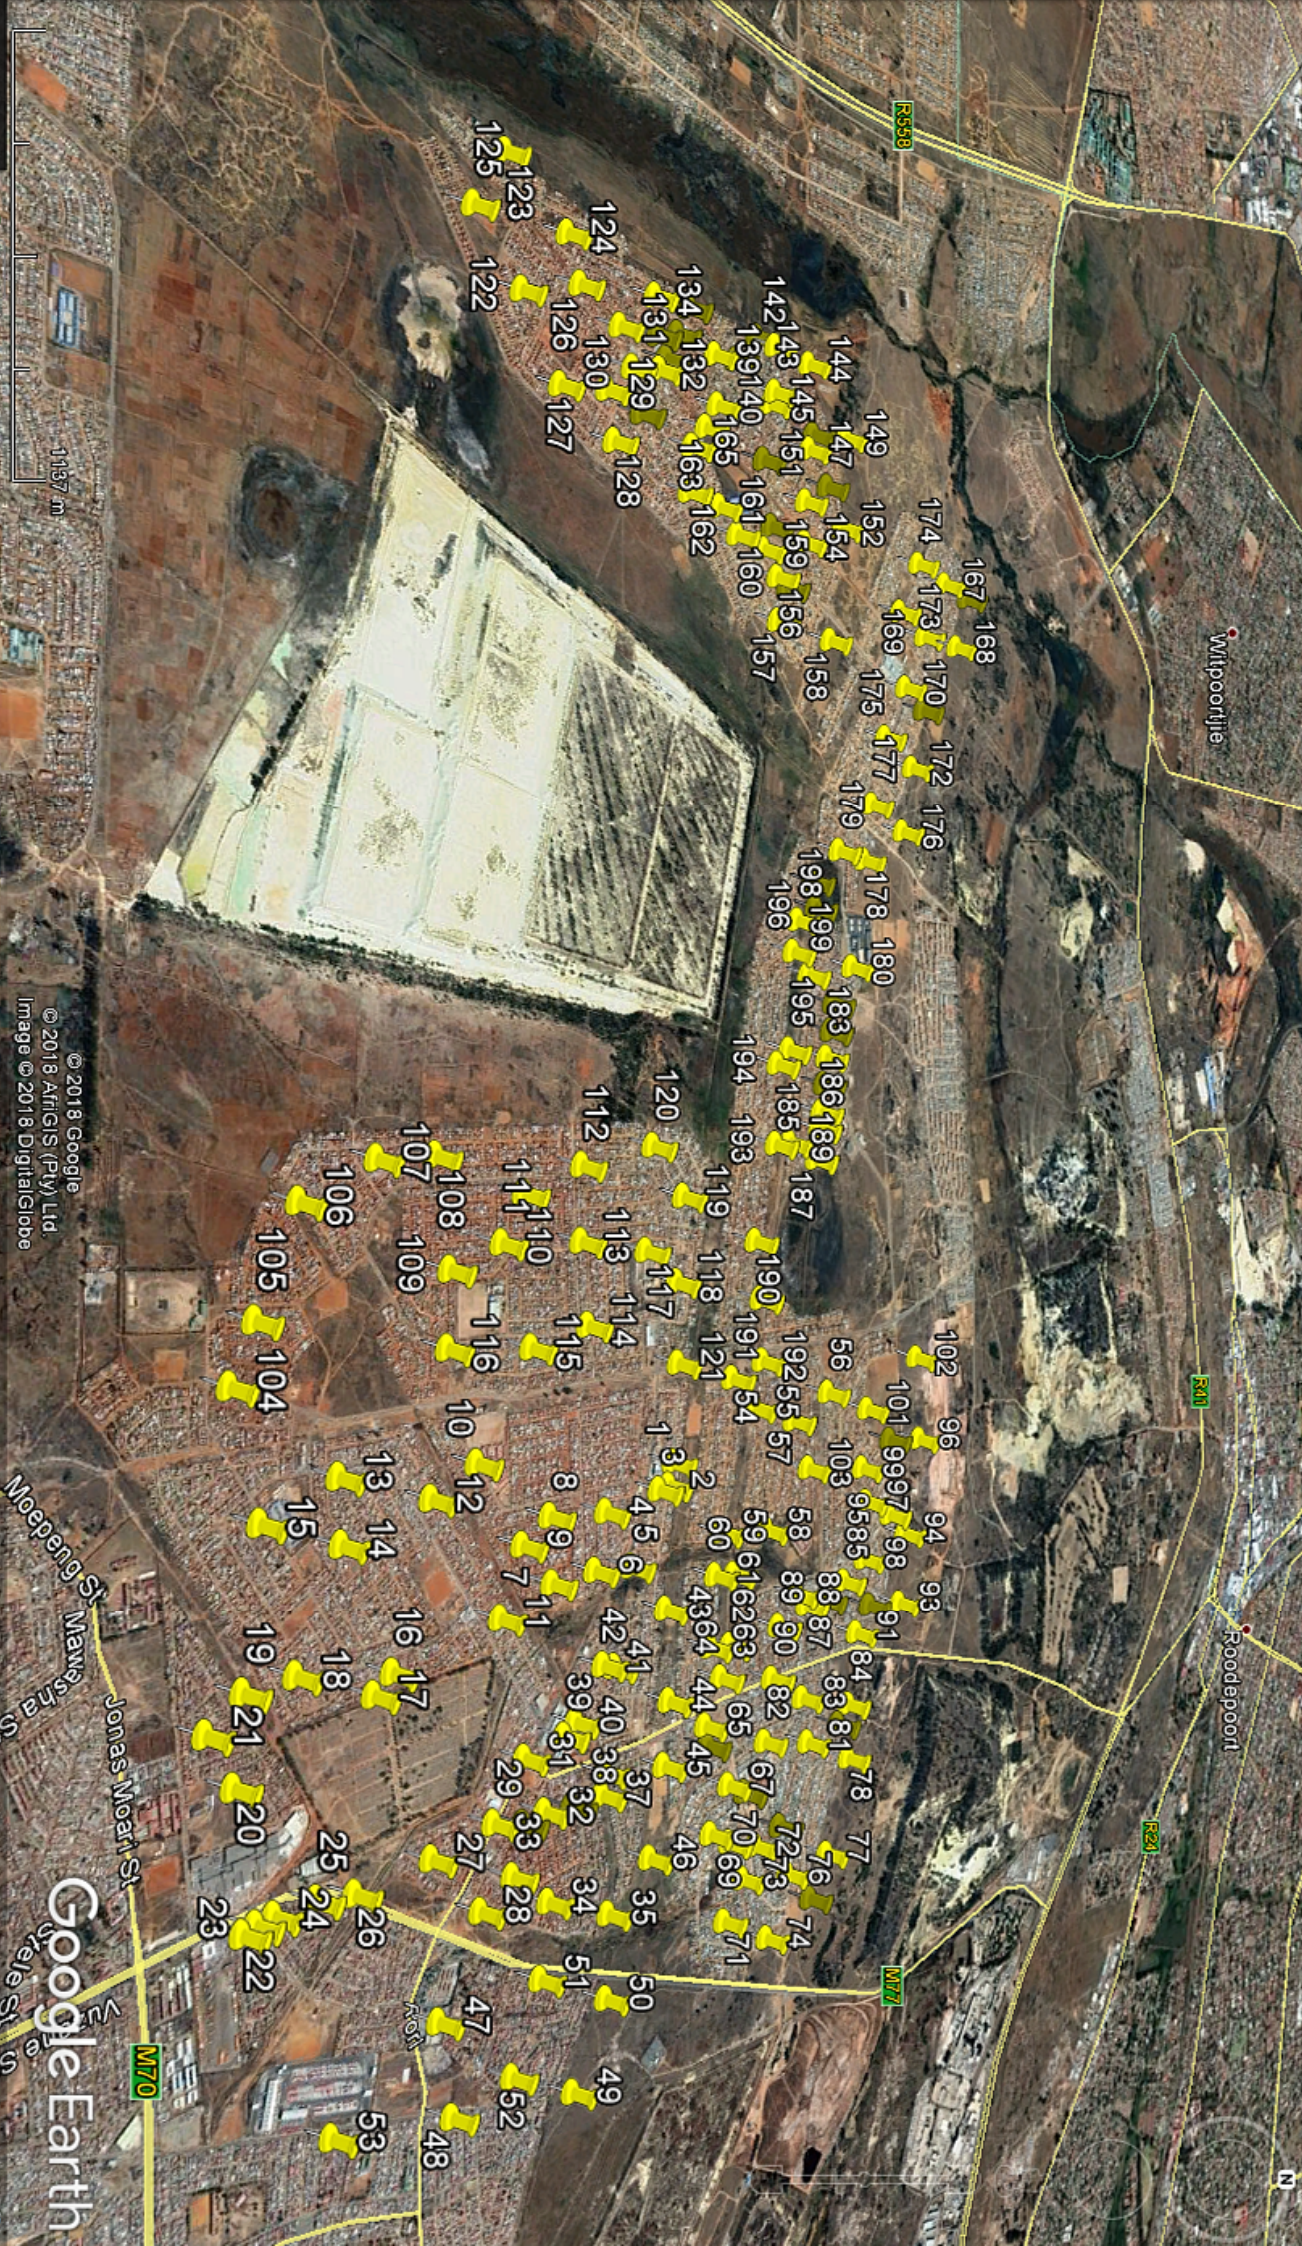

← Tour Guide 2001

Imaga © 2018 DigitalGlobe
© 2018 Google
© 2018 ArtGIS (Pty) Ltd.
Imaga © 2018 DigitalGlobe

Imagery Date: 8/12/2017 lat -26.175859° lon 27.805099° elev 1713 m eye alt 4.98 km

Google Earth

1137 m

© 2018 Google
© 2018 AfrGIS (Pty) Ltd.
Image © 2018 DigitalGlobe

Imagery Date: 8/12/2017

lat -26.187876° lon 27.831558° elev 1703 m eye alt 6.26 km

Google Earth

Wilpoortje

Roodepoort

Moepeng St
Jonas Moari St
Wawona St
Tele St

M70

R3539

R31

R24

M7

© 2018 Google
© 2018 ARTIGIS (Pty) Ltd
Image © 2018 DigitalGlobe

Imagery Date: 10/12/2017

lat -26.226441° lon 27.886988° elev 1637 m eye alt 4.90 km

© 2018 Google
© 2018 AfriGIS (Pty) Ltd
Image © 2018 DigitalGlobe

Imagery Date: 8/12/2017

lat -26.218910° lon 27.818773° elev 1653 m eye alt 4.69 km

Google Earth