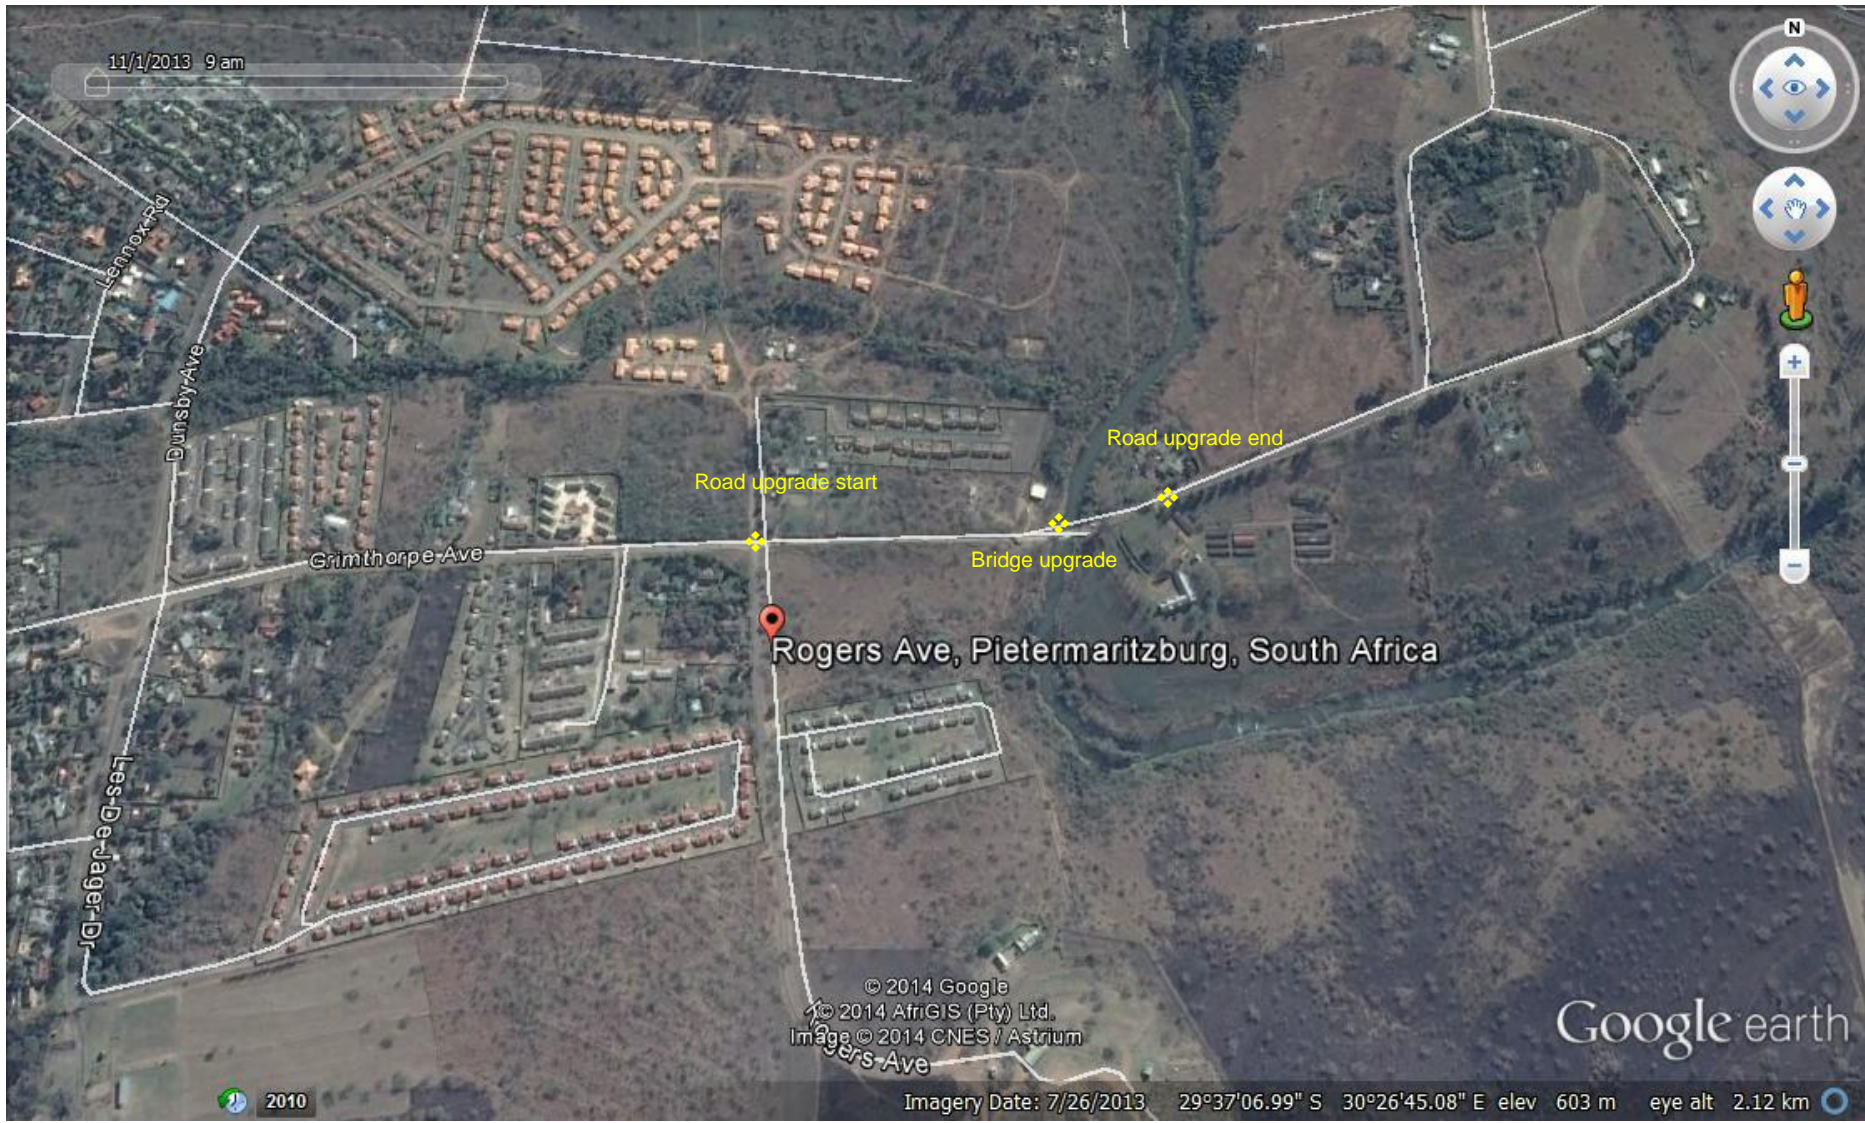

11/1/2013 9 am

© 2014 Google
© 2014 AfriGIS (Pty) Ltd.
Image © 2014 CNES / Astrium

Google earth

2010

Imagery Date: 7/26/2013 29°37'06.99" S 30°26'45.08" E elev 603 m eye alt 2.12 km