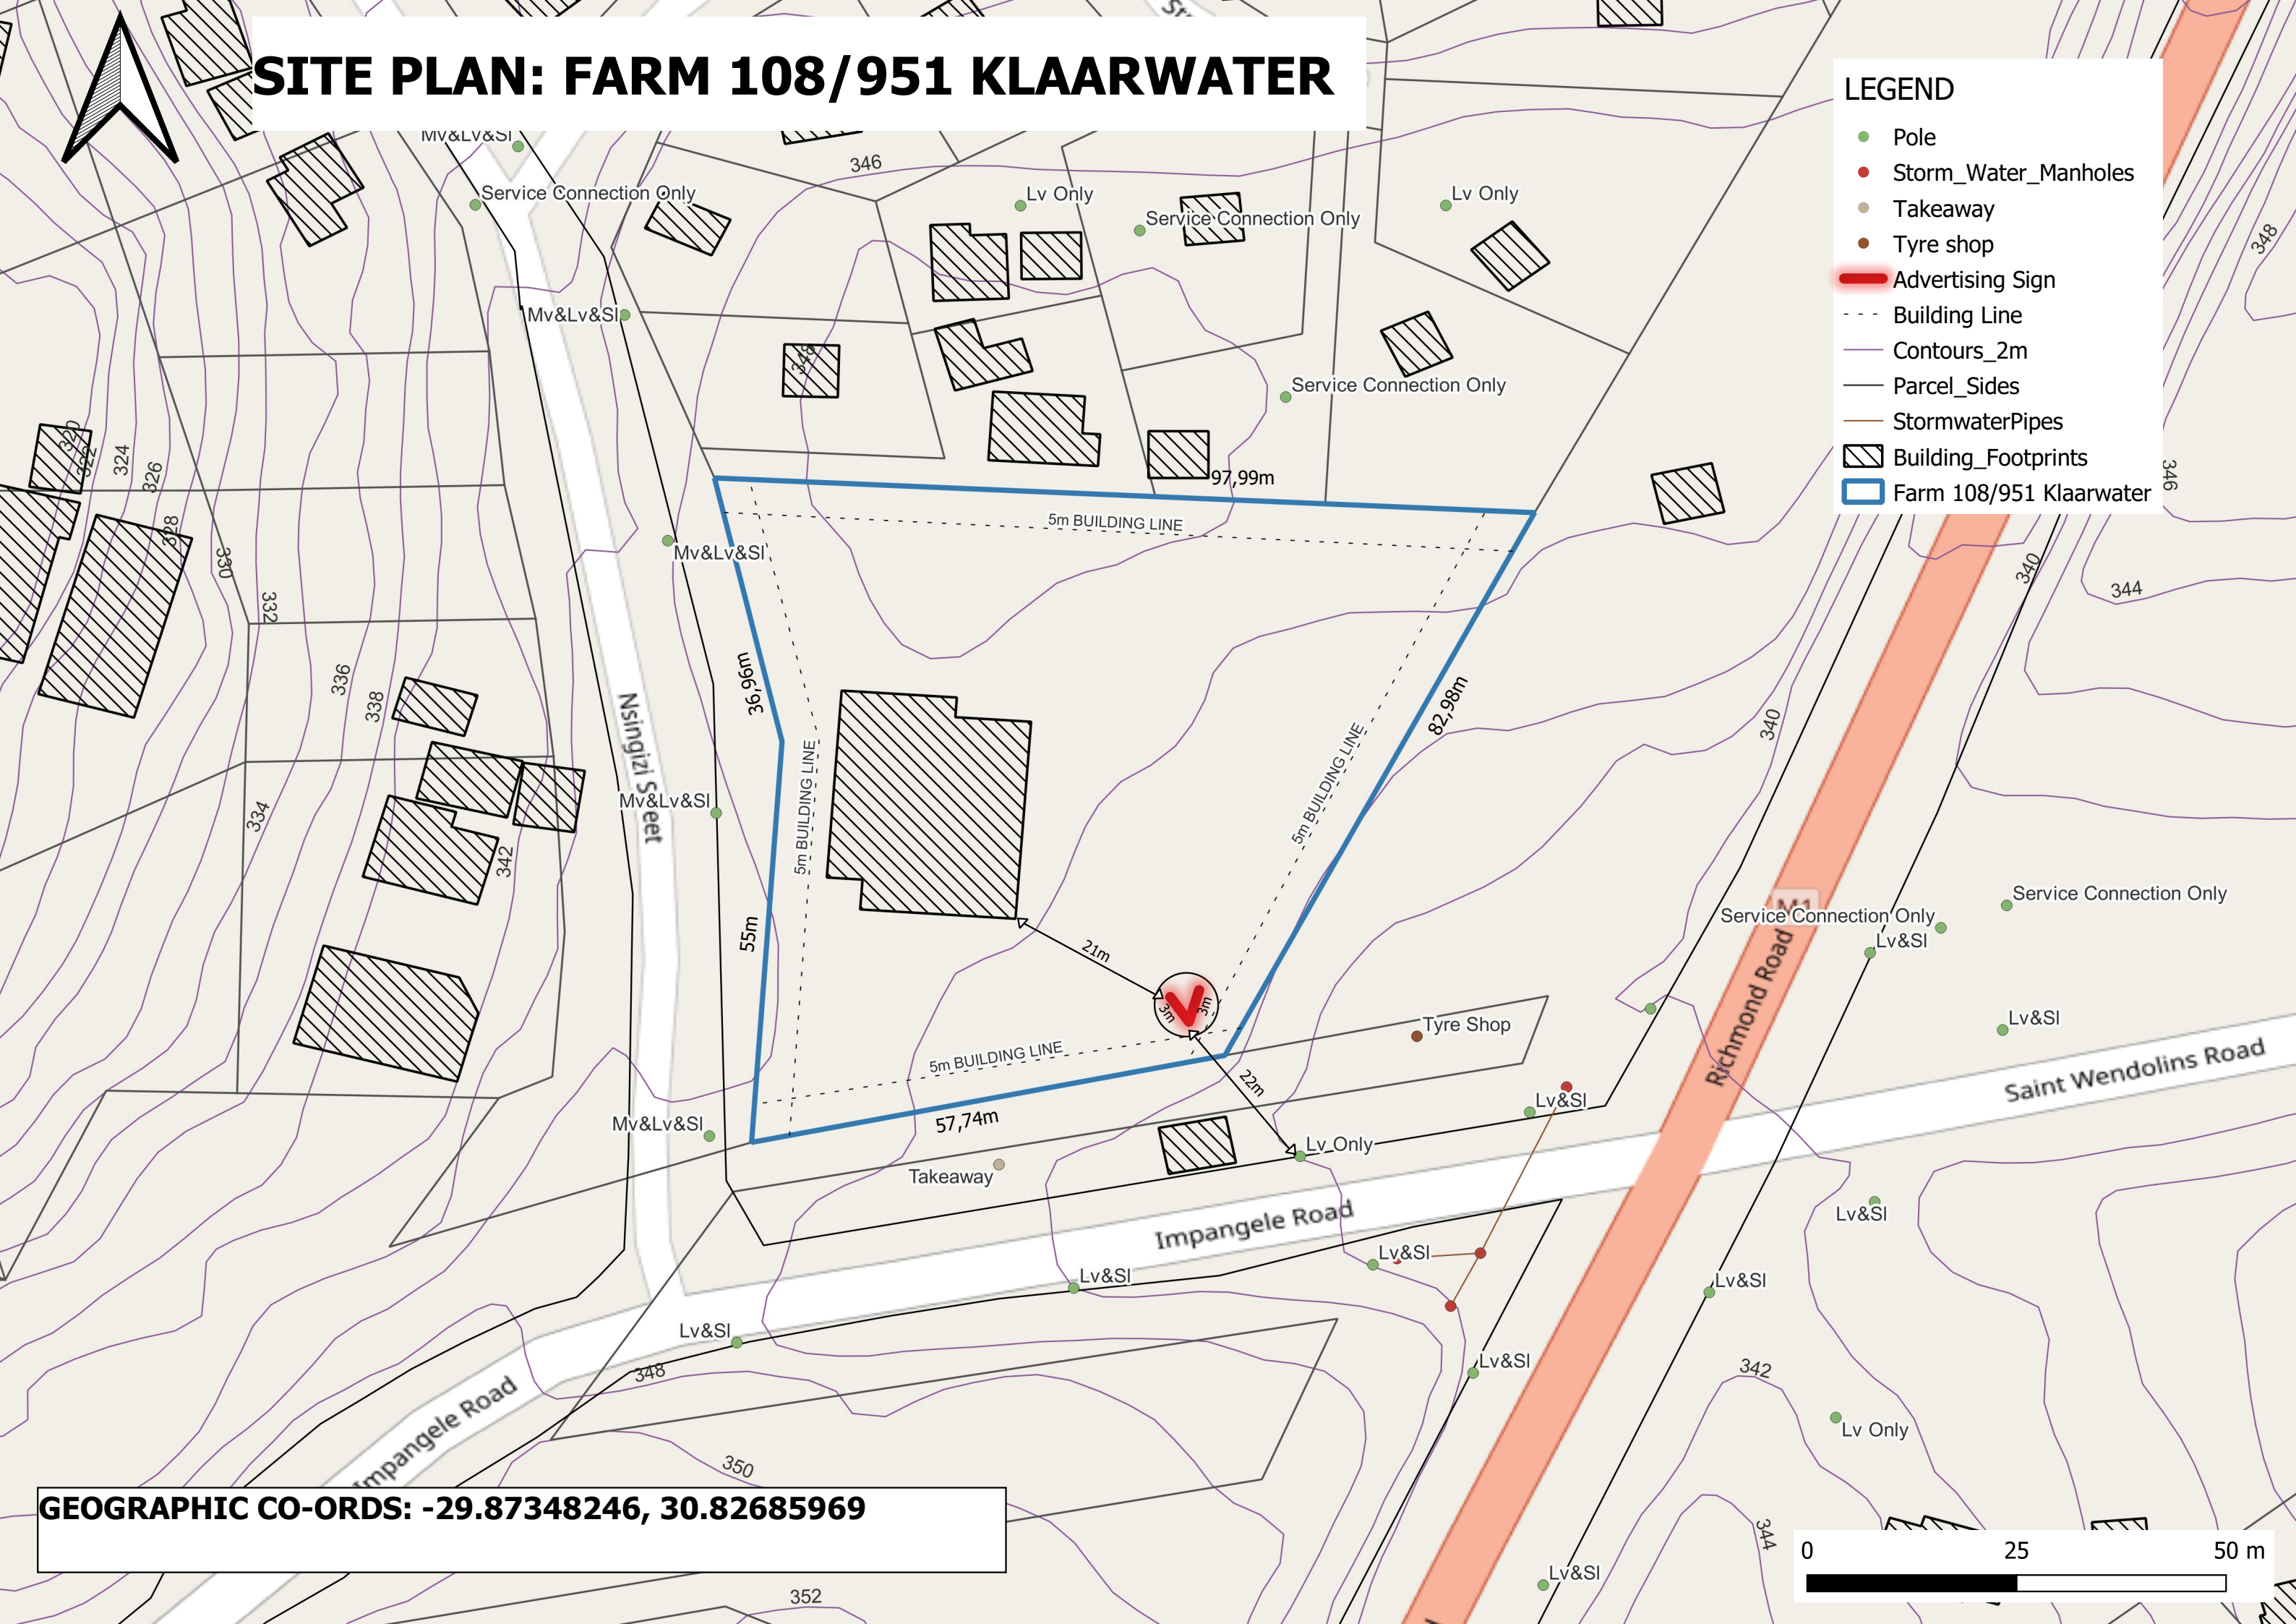

SITE PLAN: FARM 108/951 KLAARWATER

LEGEND

- Pole
- Storm_Water_Manholes
- Takeaway
- Tyre shop
- Advertising Sign
- Building Line
- Contours_2m
- Parcel_Sides
- StormwaterPipes
- Building_Footprints
- Farm 108/951 Klaarwater

GEOGRAPHIC CO-ORDS: -29.87348246, 30.82685969