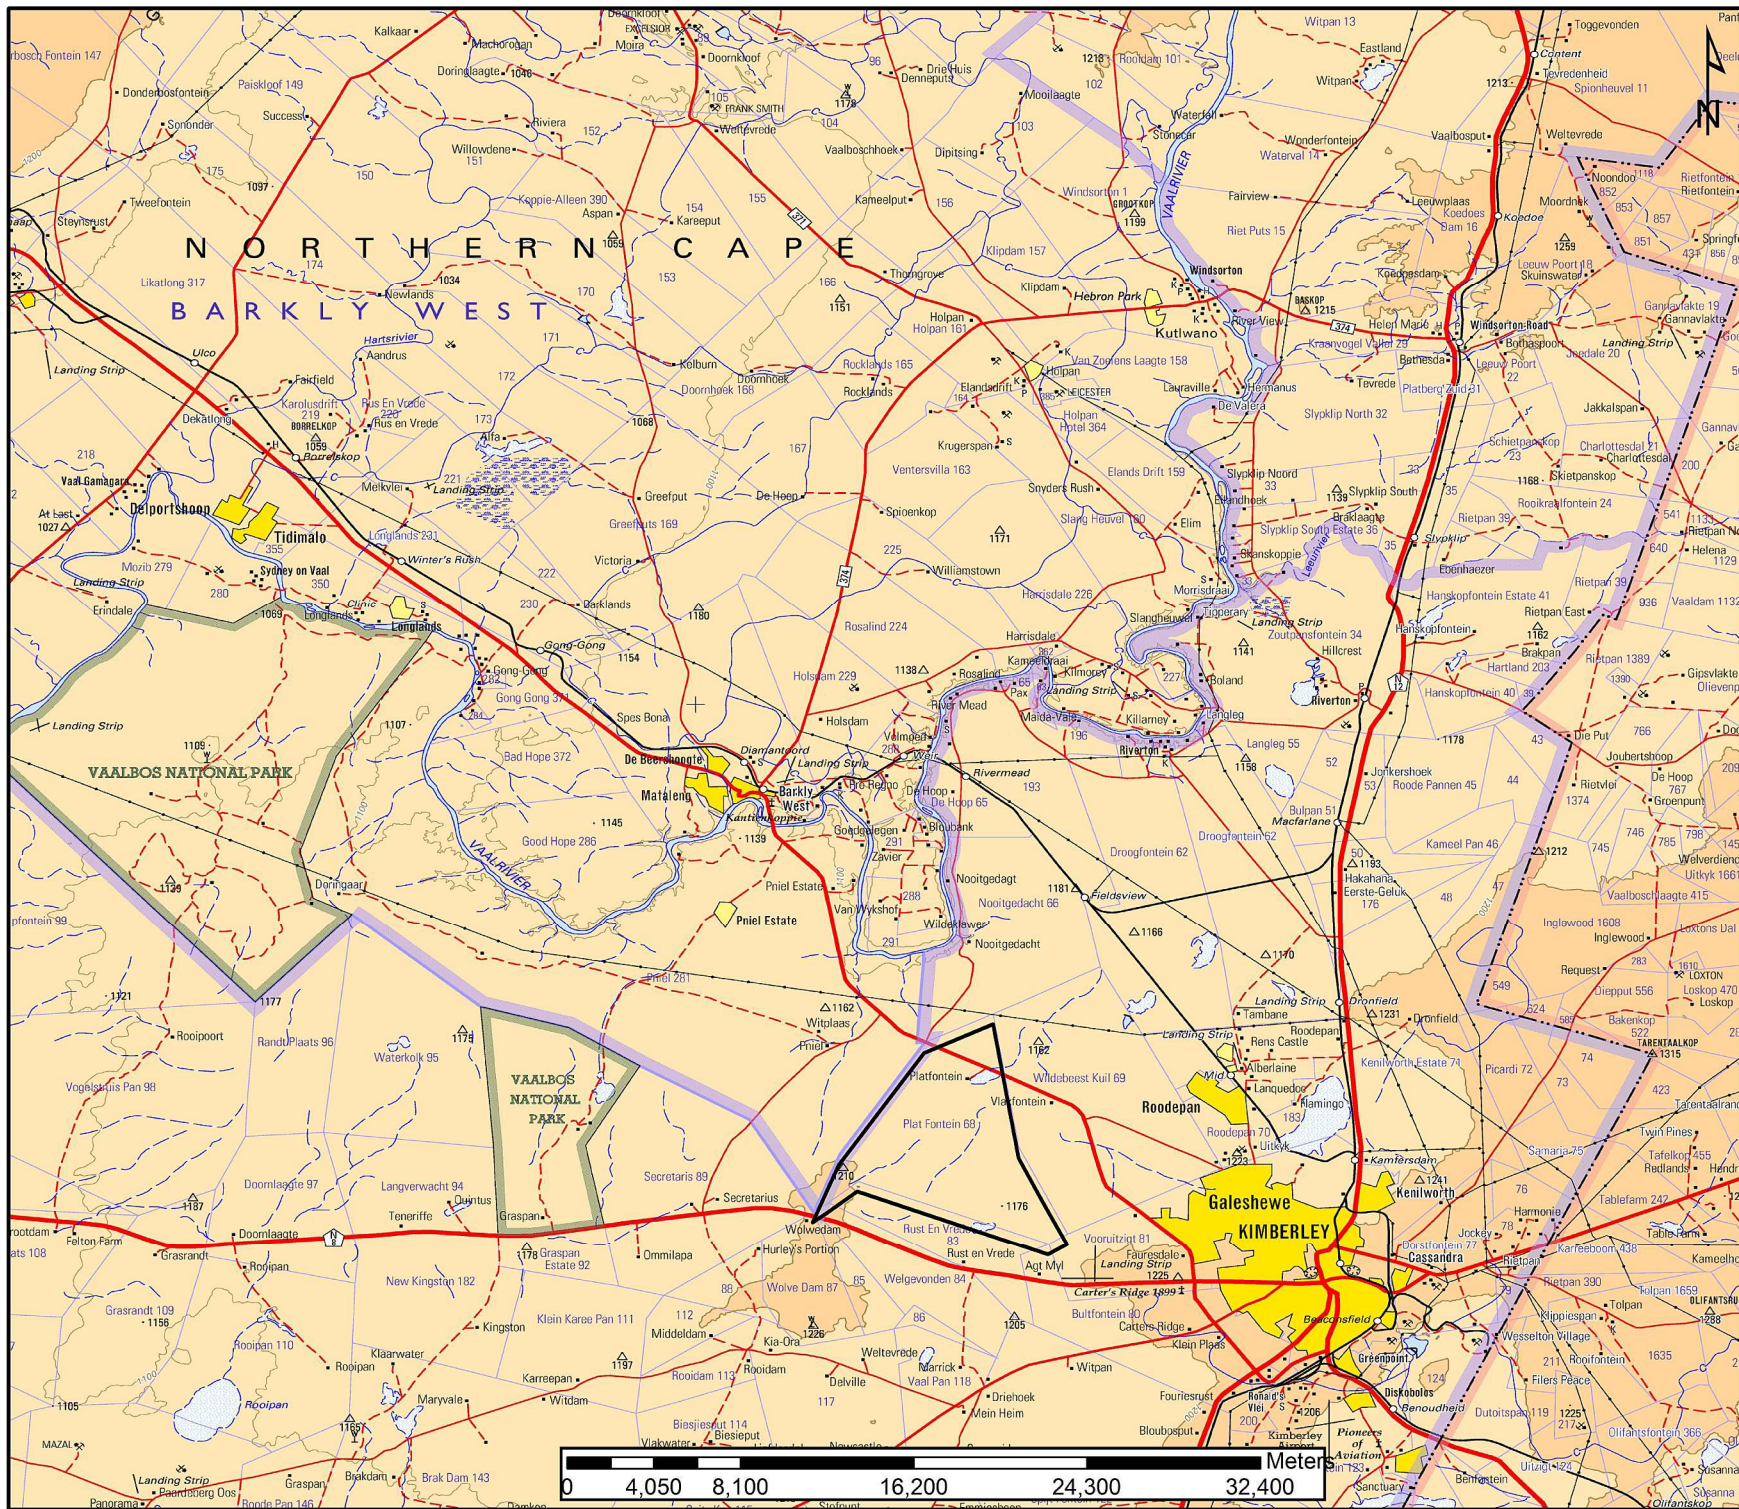

1:50,000

Client Signature:

Approved:

Notes:

PLATFONTEIN 68
LOCALITY PLAN
 The farm Platfontein 68

Client
 PICO DIAMONDS (PTY) LTD

Rock Runner Consultants
 Trading under: Mclavi Properties 42 (Pty) Ltd
 Reg. No. 2012/062797/07