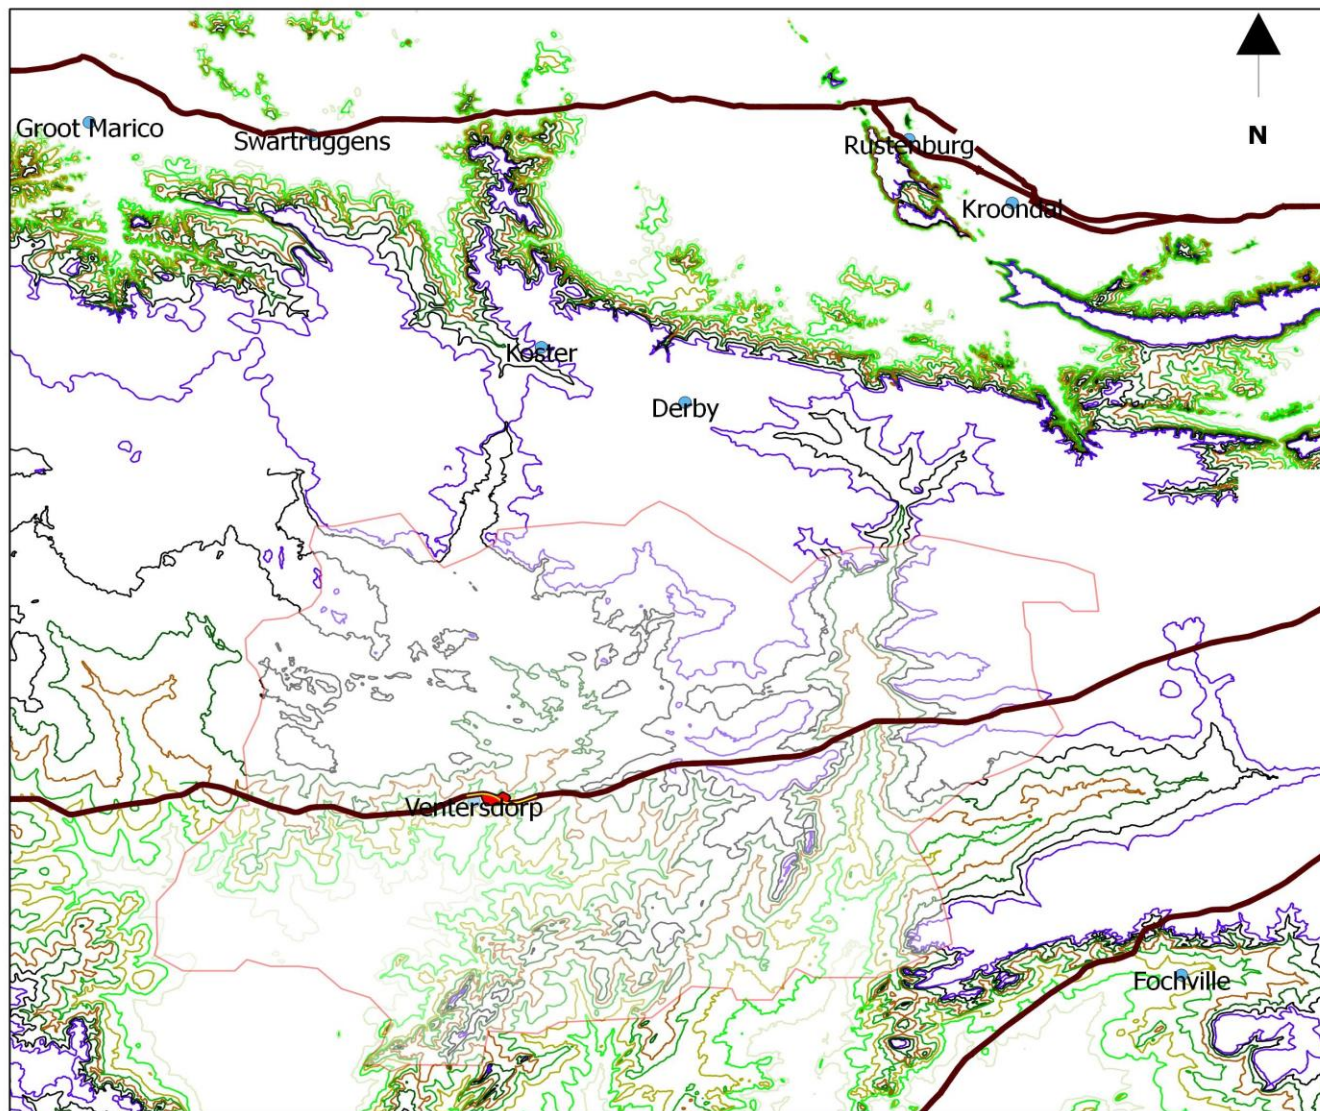

# TOPOGRAPHY MAP

## Legend

NW\_ctrs\_Province

- 1400
- 1420
- 1440
- 1460
- 1480
- 1500
- 1520
- 1540

280.8 ha Venterdorp human settlement

Venterdorp/Tlokwe LM

NW\_Towns

N14

Highways\_SA

Scale 1:467497

**Leseekha**  
consulting