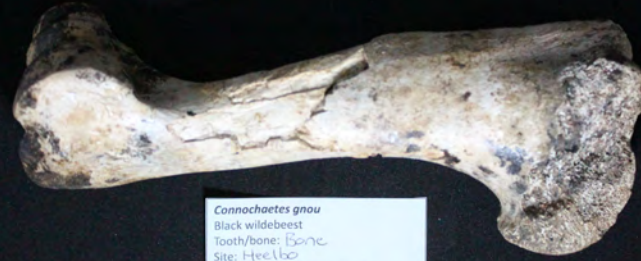

Connochaetes gnou
Black wildebeest
Tooth/bone: Bone
Site: Heelbo
Time period: +/- 3500 yr
Museum: National Museum
Museum ID: HB1042
Study ID: CC09009
Date: 25/10/2021