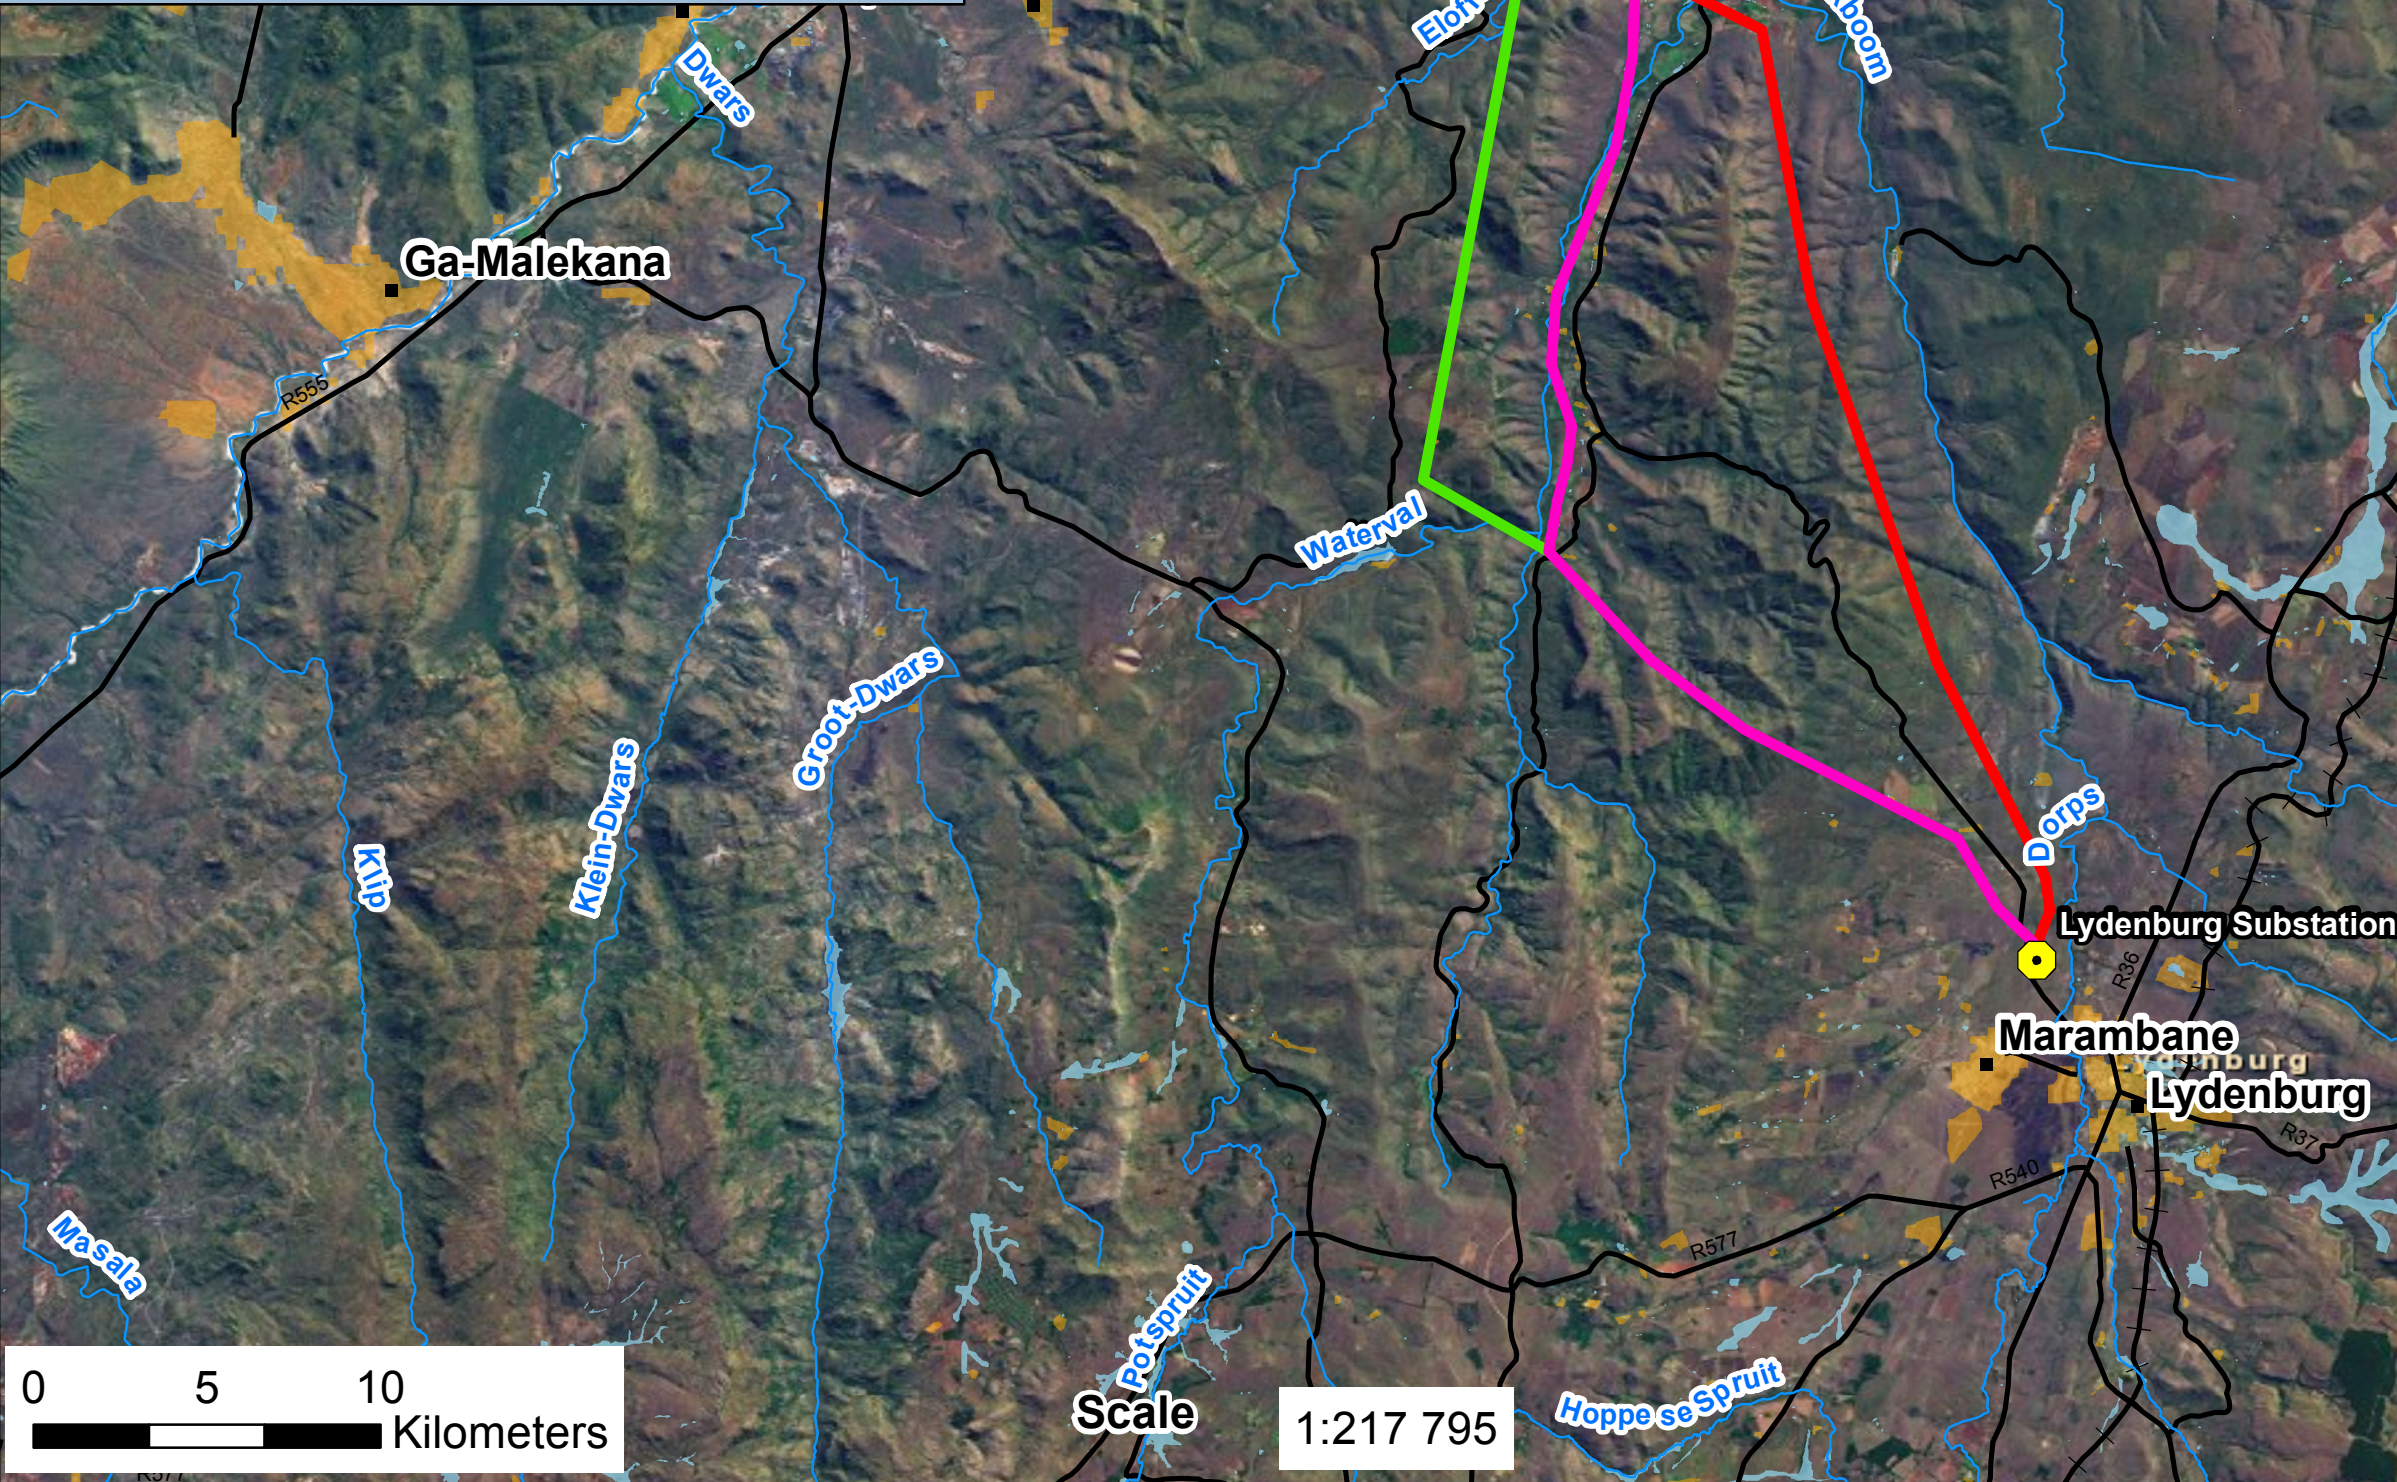

# 132KV DISTRIBUTION LINE FROM THE LYDENBURG SUBSTATION TO THE MERENSKY SUBSTATION: LOCALITY MAP

## Legend

- Rivers
- Roads
- Railways
- Wetland Areas
- Settlement (2009)
- Substations**
- Lydenburg Substation
- Merensky Substation
- Route Alternatives**
- Alternative 1
- Alternative 2
- Alternative 3