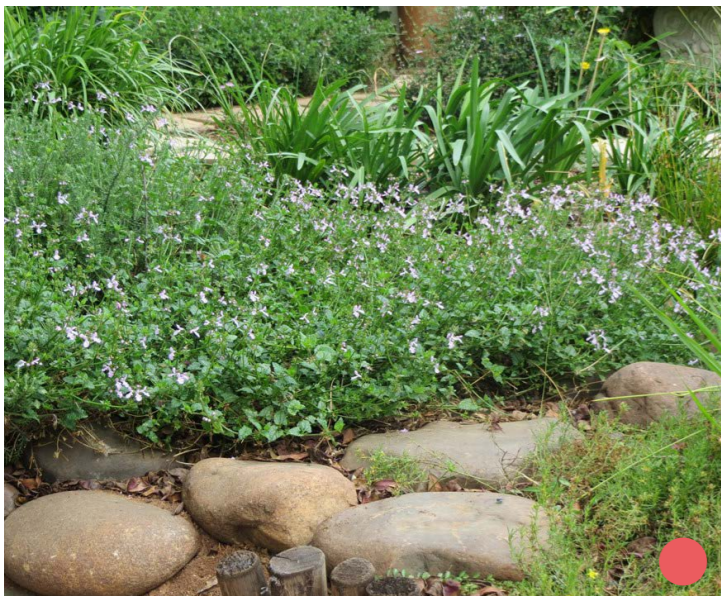

Stachys aethiopica
Wild sage (Peninsula Shale Renosterveld)

Cliffortia ferruginea
Glossy cliffortia (Peninsula Shale Renosterveld)

Helichrysum patulum
Honey everlasting (Peninsula Shale Renosterveld)

● Spring / Summer flowering