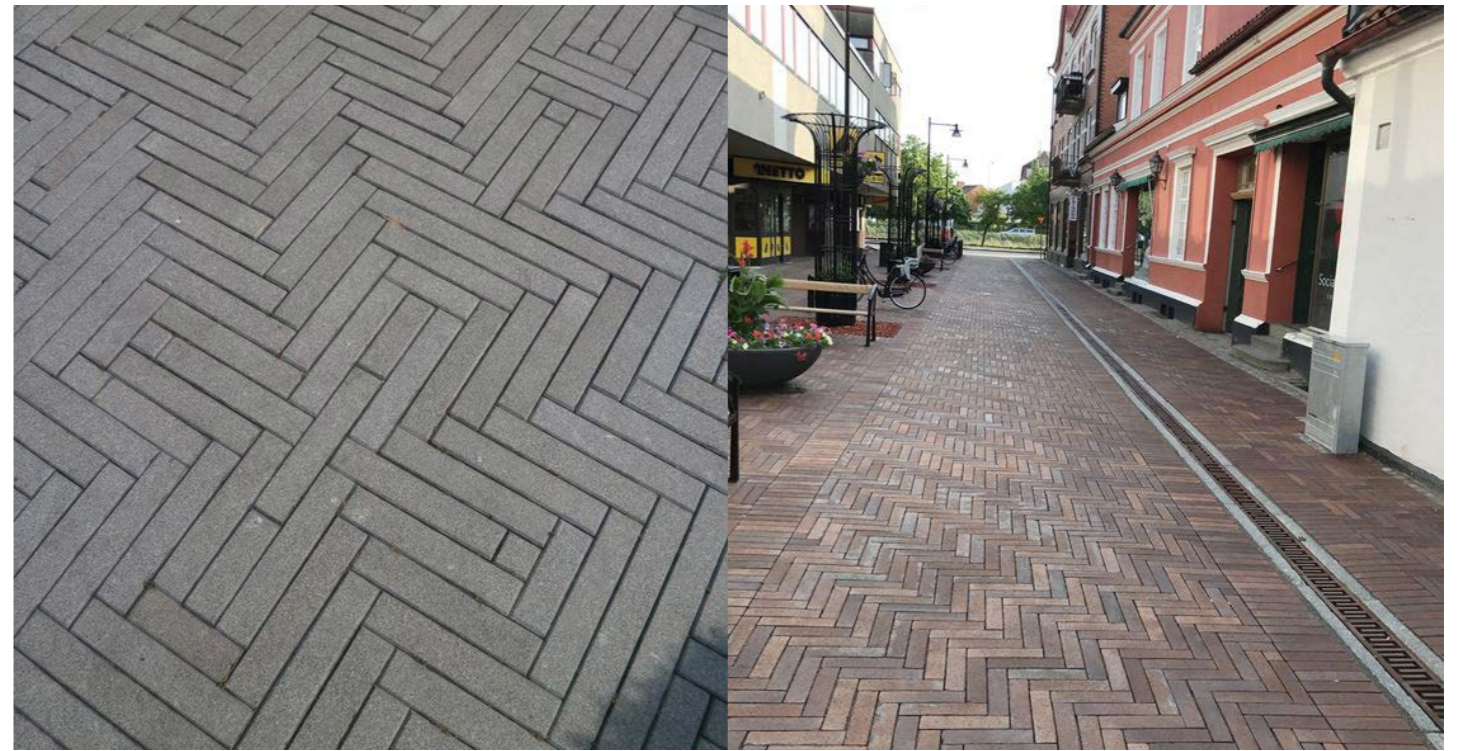

Senecio macroglossus
Natal ivy

Trachelospermum jasminoides
Wild jasmine

● Spring / Summer flowering

● Autumn / Winter flowering

Gravel surfaces with steel edging

Permeable paving with grassblocks with paving accents

BERA Gravel Fix Pro

BERA Gravel Edge 'L'

SmartStone Grassblock
480 x 480 x 100mm

CEL Paving Grassblock
570 x 380 x 100mm

Colour palette

CEL Paving Quartet paver
210 x 210 x 50mm

Corobrik Onyx Piazza paver
220 x 52 x 50mm