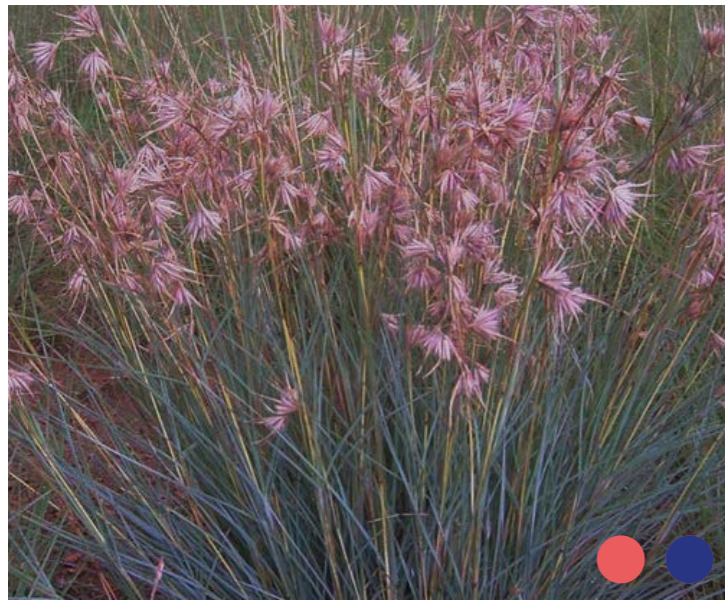

Themeda triandra
Red grass (Peninsula Shale Renosterveld)