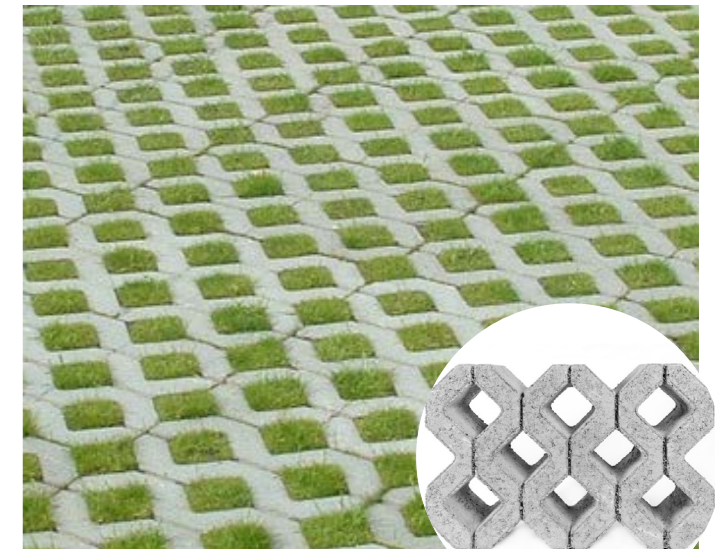

Senecio macroglossus
Natal ivy

Trachelospermum jasminoides
Wild jasmine

● Spring / Summer flowering

● Autumn / Winter flowering

Gravel surfaces with steel edging

Permeable paving with grassblocks with paving accents

BERA Gravel Fix Pro

BERA Gravel Edge 'L'

SmartStone Grassblock
480 x 480 x 100mm

CEL Paving Grassblock
570 x 380 x 100mm

Colour palette

CEL Paving Quartet paver
210 x 210 x 50mm

Corobrik Onyx Piazza paver
220 x 52 x 50mm