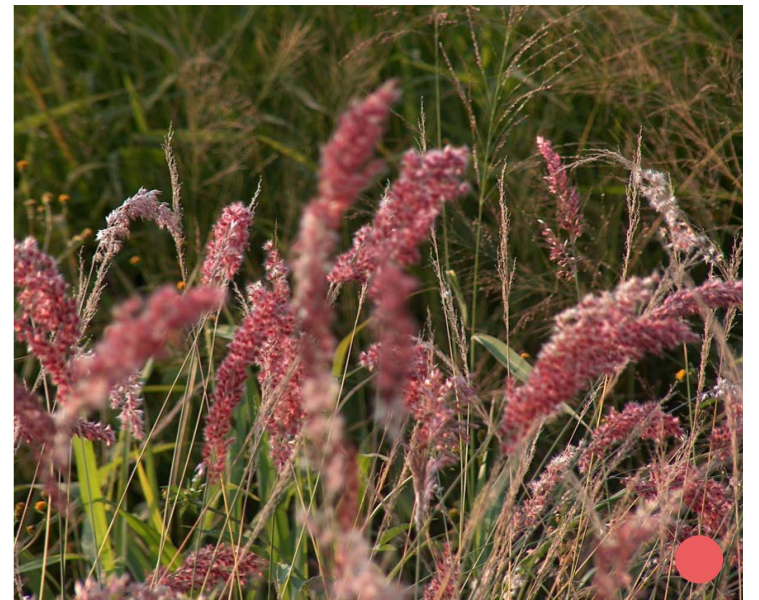

● Autumn / Winter flowering

Themeda triandra
Red grass (Peninsula Shale Renosterveld)

Eragrostis curvula
Weeping love grass (Peninsula Shale Renosterveld)

Aristida junciformis
Gongoni grass

Melinis nerviglumis
Bristle-leaved red-top grass