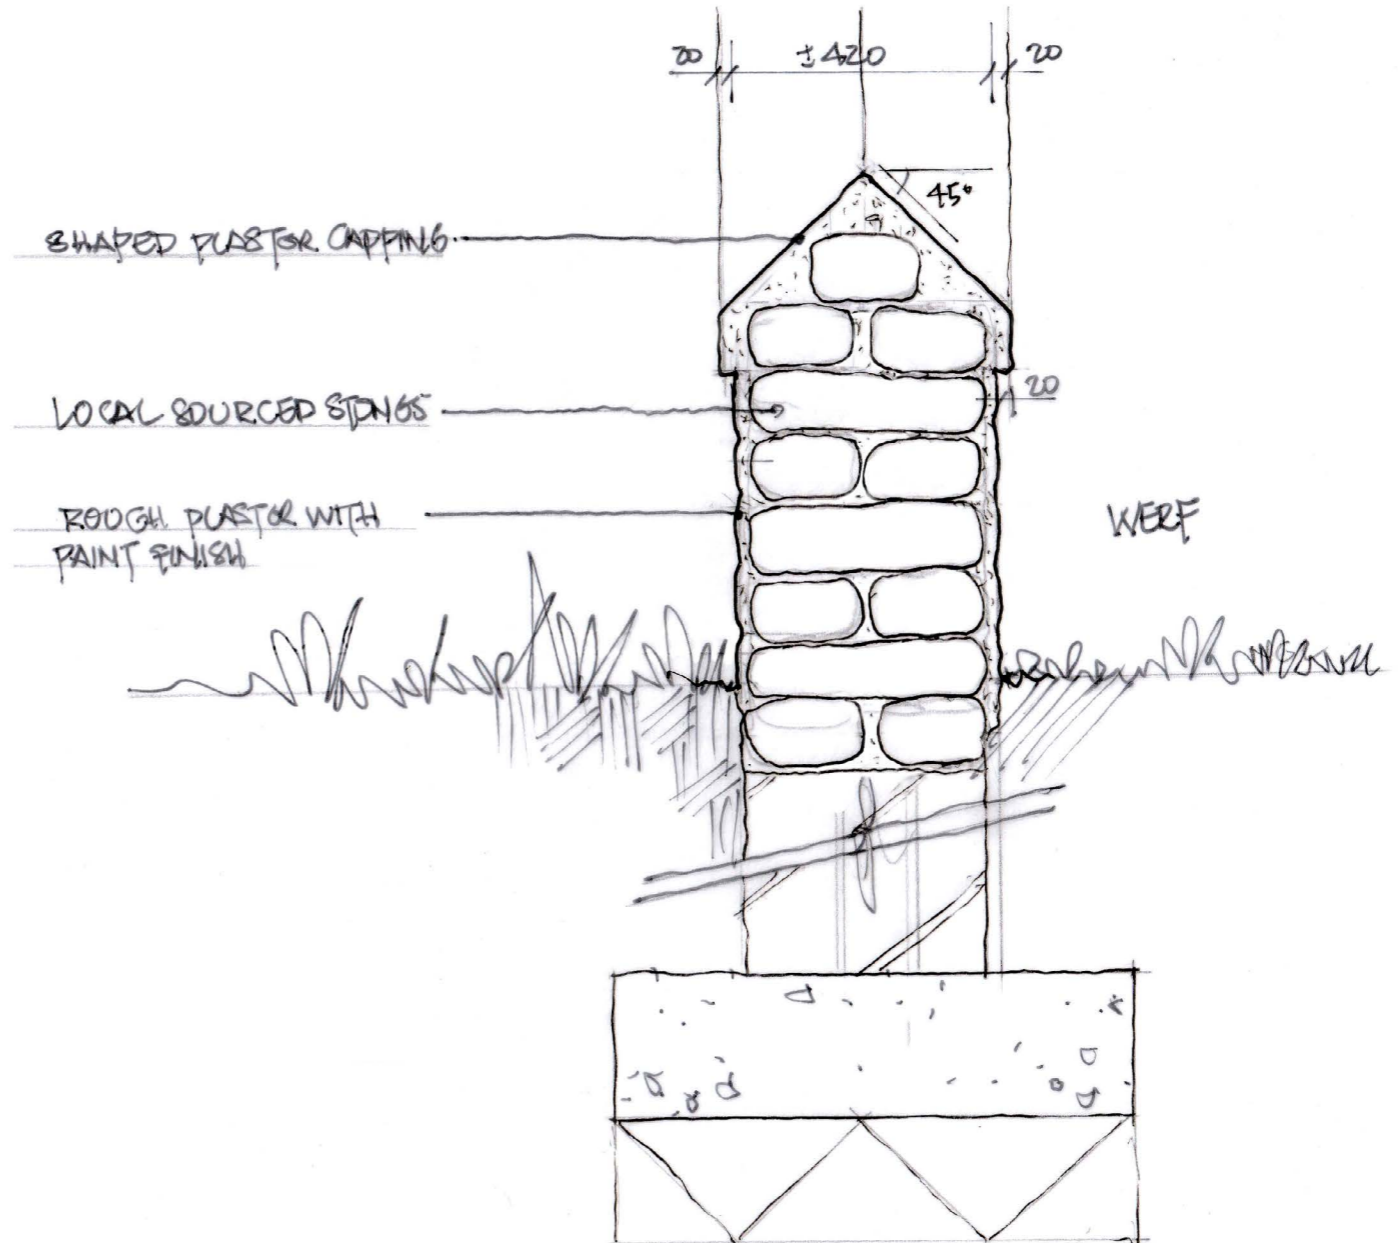

CEL Paving Cobble paver
106 x 106 50mm

Colour palette

Low werf wall, Protea Hotel Cape Town Mowbray

Low werf wall, Lourensford

Cape Town

Camden House, 2 Sussex Street
Woodstock, Western Cape, 7925
Office: +27 21 447 8160
Mobile: +27 82 091 8040
Email: info@sq1.co.za