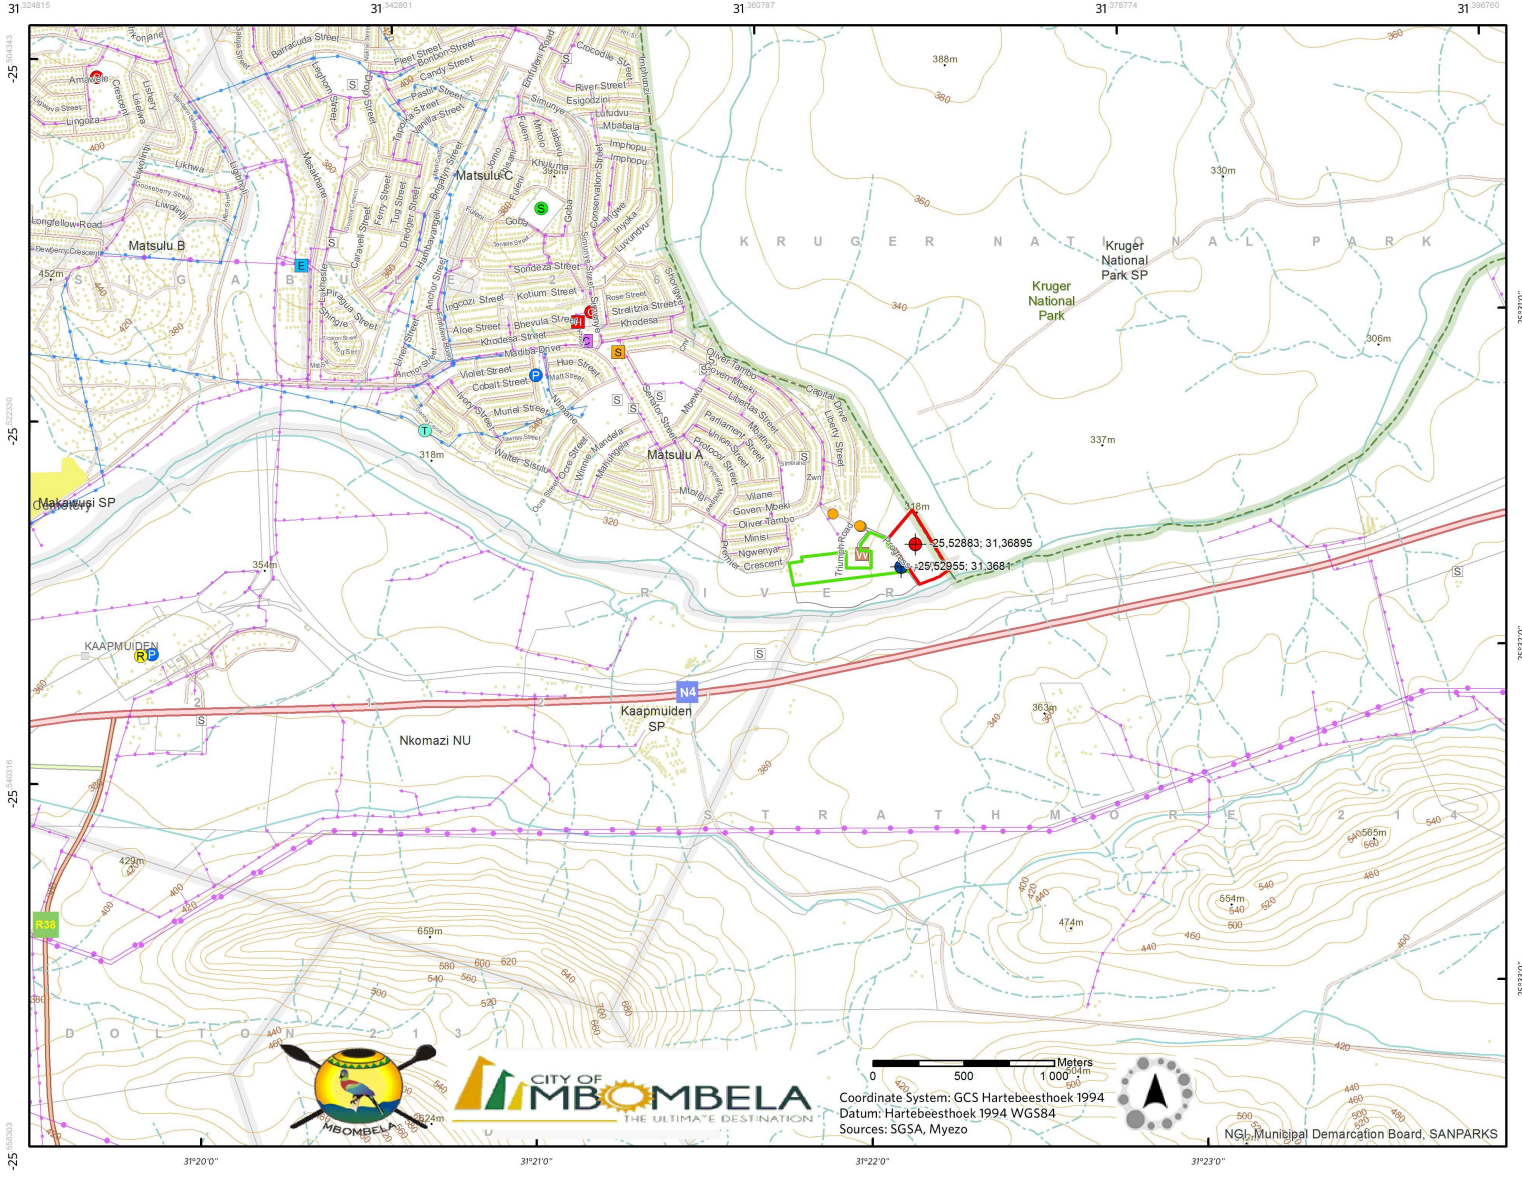

# Matsulu Waste Transfer Site: ZMBN-Zethu-Matsulu-Basic Assessment

Title

## Topography

Client: Zethu Consulting Services;  
 Mbombela Local Municipality  
 Map Prepared for: Mbombela LM;  
 Zethu Consulting Services  
 Map Prepared by mandalaGIS:  
[www.mandalagis.com](http://www.mandalagis.com)  
 As requested by:  
 Myezo Environmental  
[www.myezo.co.za](http://www.myezo.co.za)

Scale (A3): 1:25 000  
 Date Saved: 2017/07/13

LOCALITY MAP  
 Kruger National Park  
 Mbombela  
 Nkomazi  
 Mpumalanga  
 NGL: Municipal Demarcation Board, SANPARKS