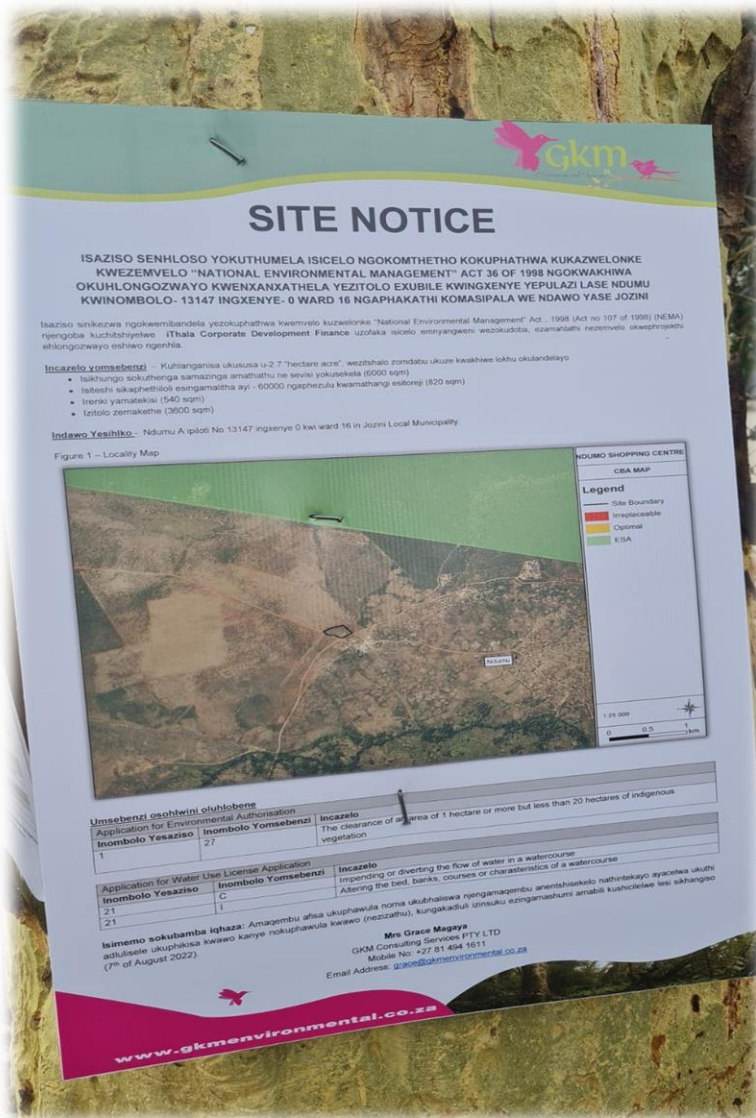

PROOF OF SITE NOTICES

PROPOSED CONSTRUCTION OF A FILLING STATION AND SHOPPING COMPLEX AT NDUMO FARM NO 13147 PORTION 0 IN NDUMO WITHIN KWAZULU NATAL

Date Posted: 8th of August 2022

Site Notice No: 1
Location: S26 55 25.0", E32 15 06.6"

Site Notice No: 2
Location: S26 55 32.8", E32 15 08.6"

Site Notice No: 3
Location: S26 55 32.8"

Site Notice No: 4
Location: S26 55 31.6", E32 15 04.0"

Site Notice No: 5

Location: S26 55 10.0", E32 15 53.2"

Site Notice No: 6

Location: S26 55 16.3", E32 15 26.6"