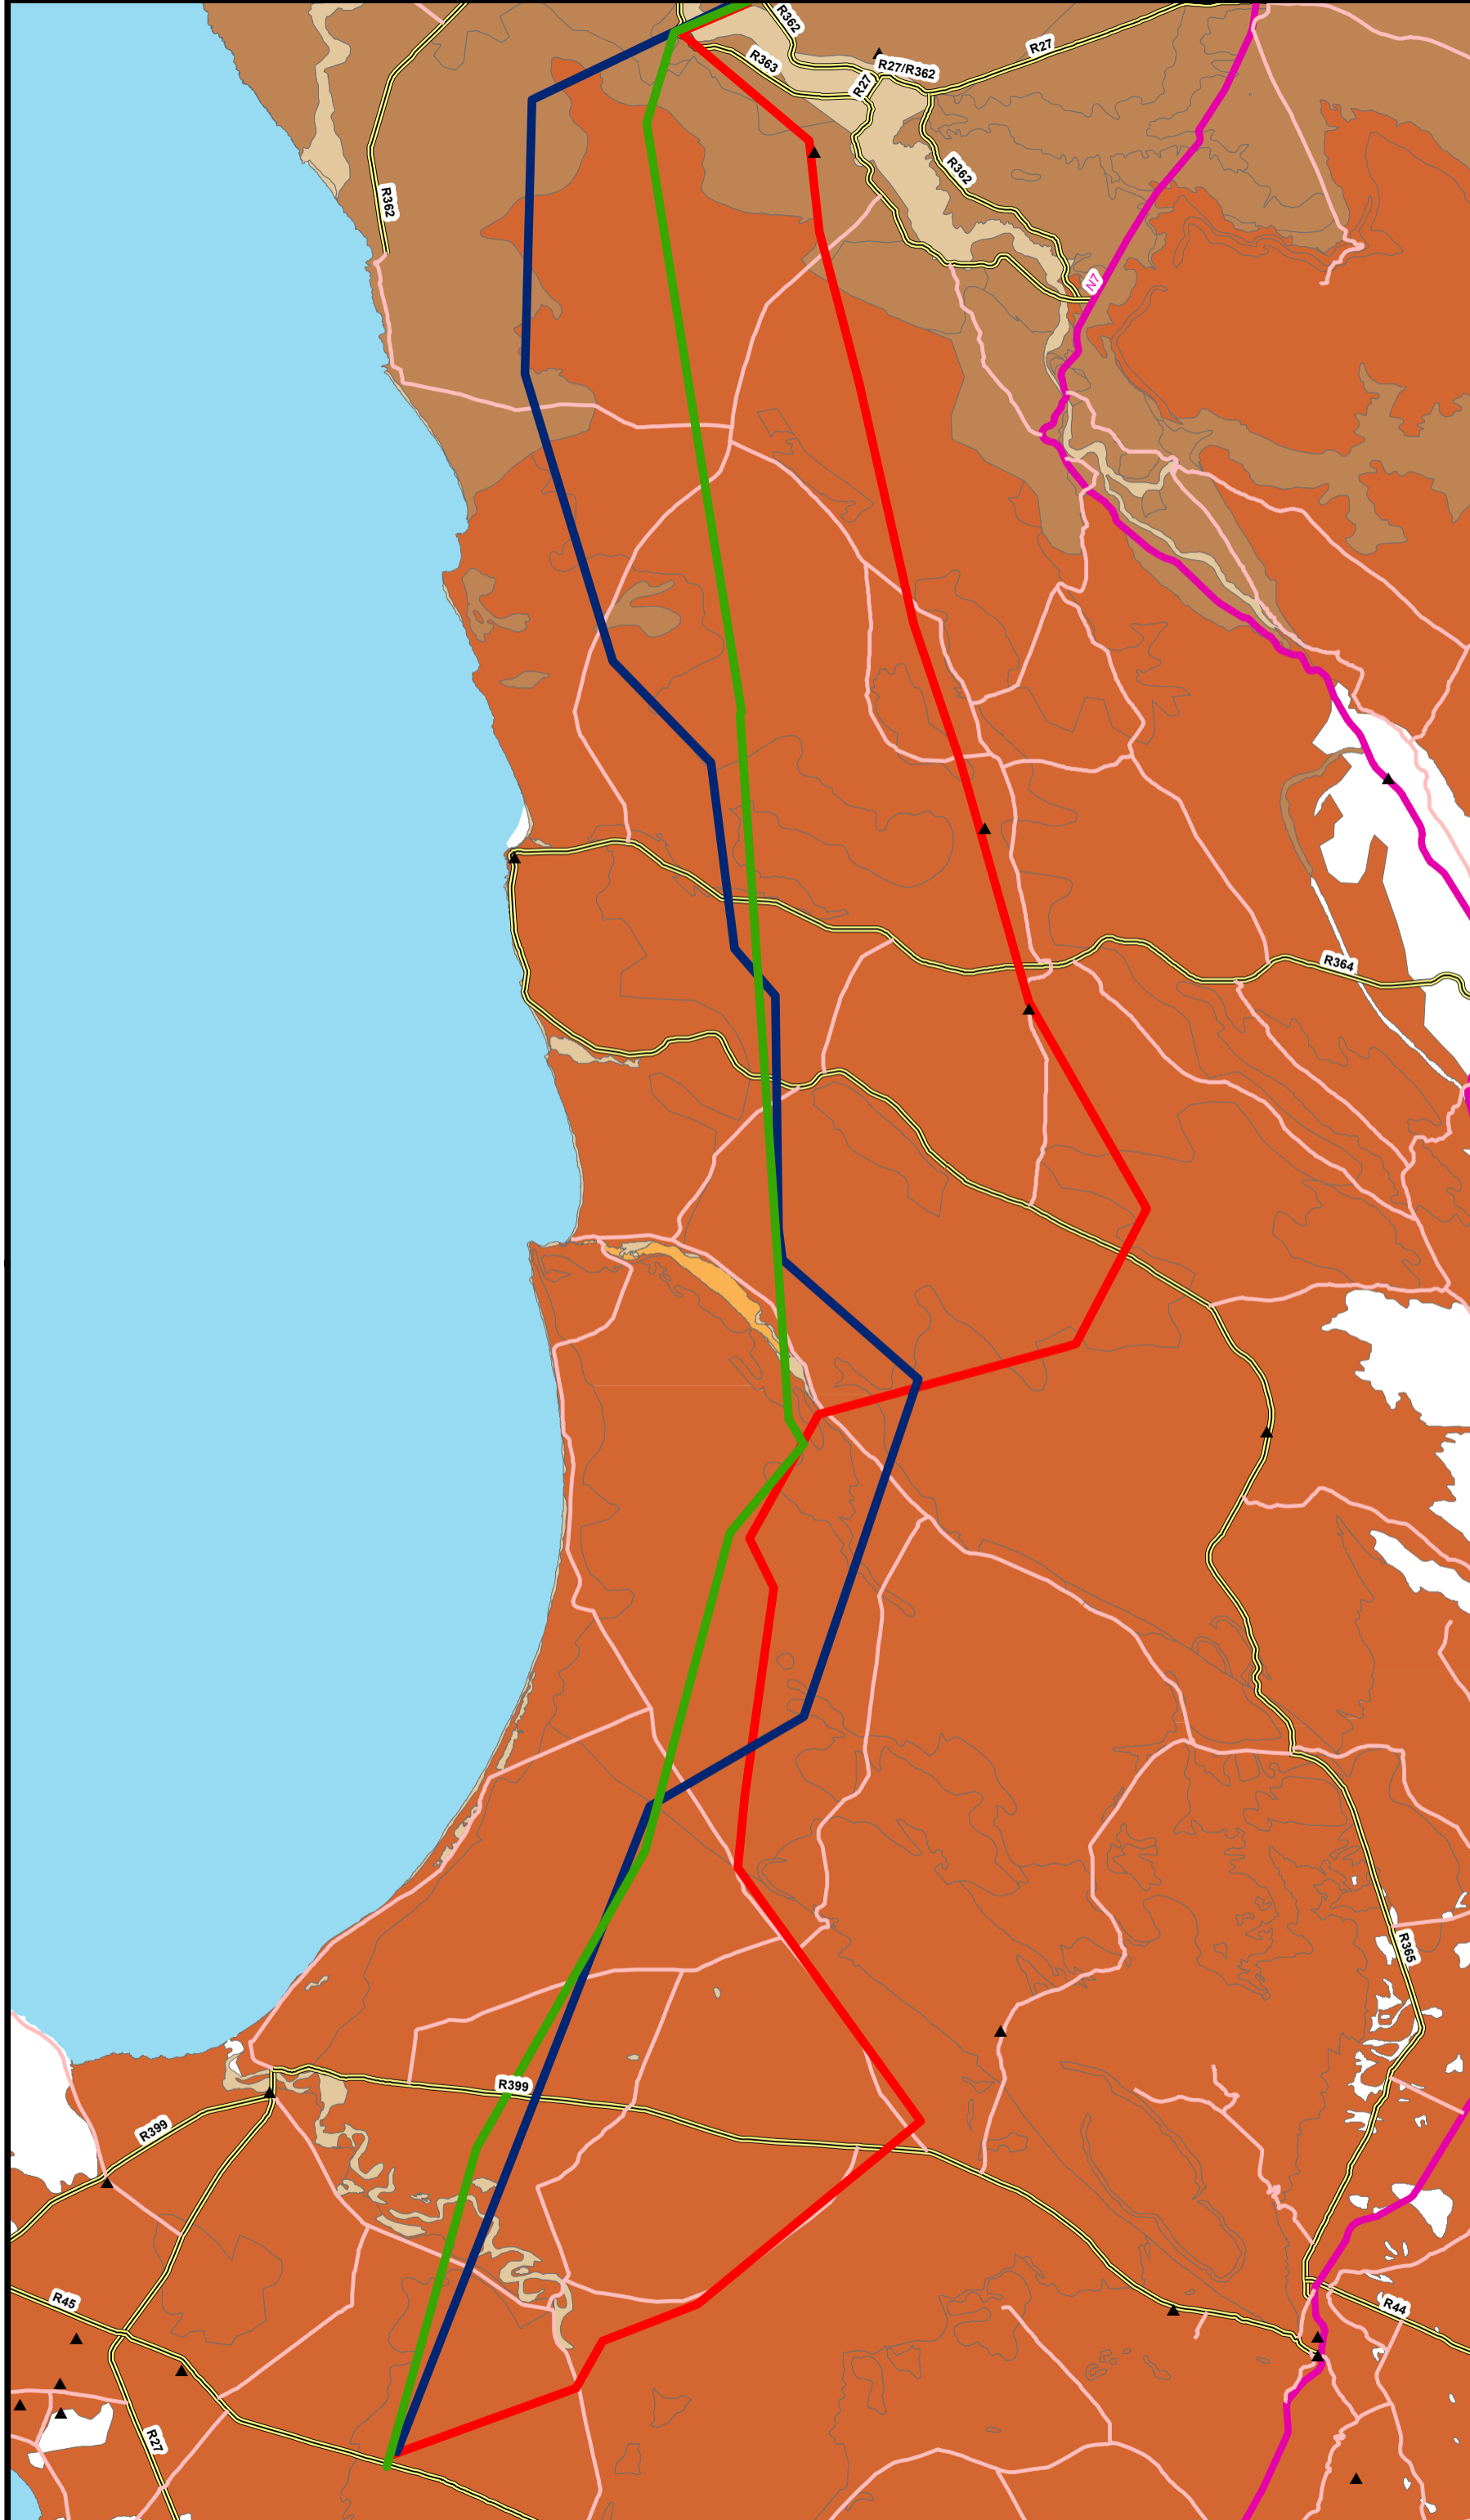

Map Title: Proposed Juno-Aurora  
**Biomes types**  
**Map**

- Legend**
- ▲ Substations
  - Towns
- Proposed Juno-Aurora**
- Name**
- Alternative 1
  - Alternative 2
  - Alternative 3
  - Secondary Roads
  - National Roads
  - Main Roads
- Biomes types**
- BIOME**
- Azonal Vegetation
  - Fynbos Biome
  - Succulent Karoo Biome
  - Waterbodies
- SACoast**
- TYPE**
- 1
  - 2
  - 3

2013/08/05

Aurora Juno Lines Project

Client: Eskom Central Region

Prepared: Numbulo Heritage Solutions