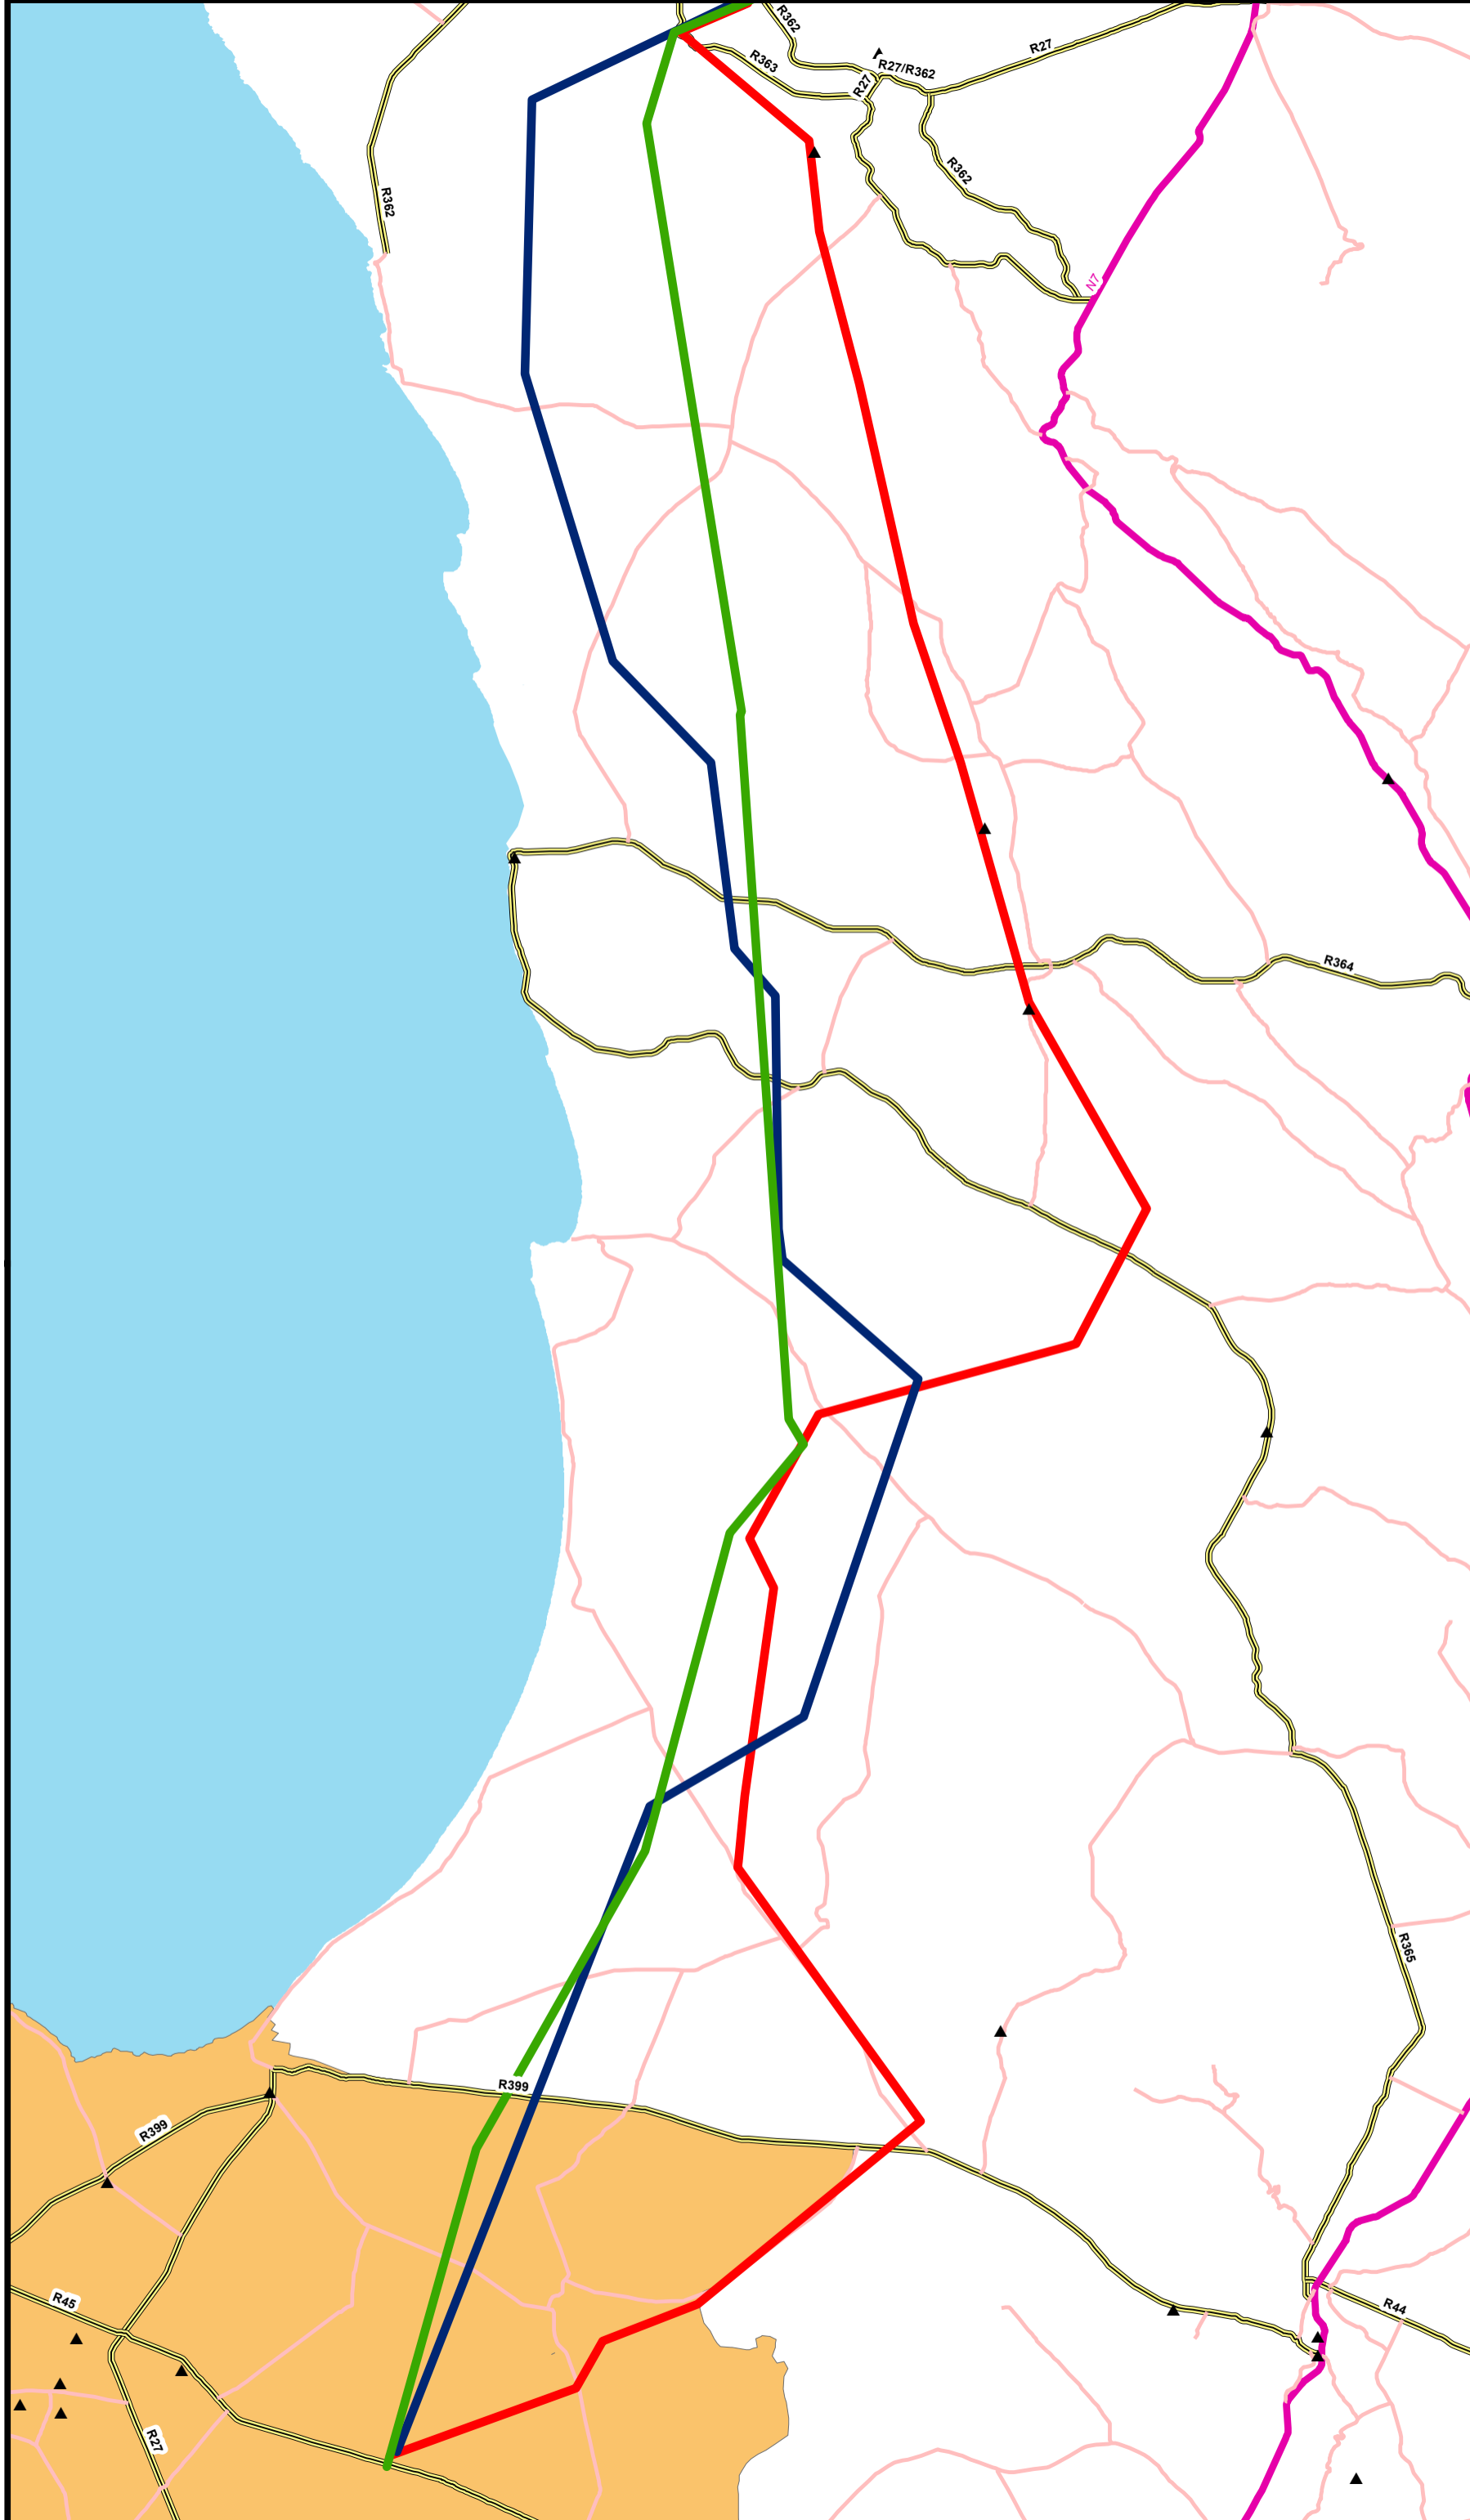

Map Title: Proposed Juno-Aurora
Bioszone
Map

- Legend**
- ▲ Substations
 - Towns
- Proposed Juno-Aurora Name**
- Alternative 1
 - Alternative 2
 - Alternative 3
 - Secondary Roads
 - National Roads
 - Main Roads
- Bioszone STATUS**
- INITIATIVE
 - PROCLAIMED
 - SUBMITTED
- SACoast TYPE**
- 1
 - 2
 - 3

2013/08/05

Aurora Juno Lines Project

Client: Eskom Central Region

Prepared: Numbokolo Heritage Solutions