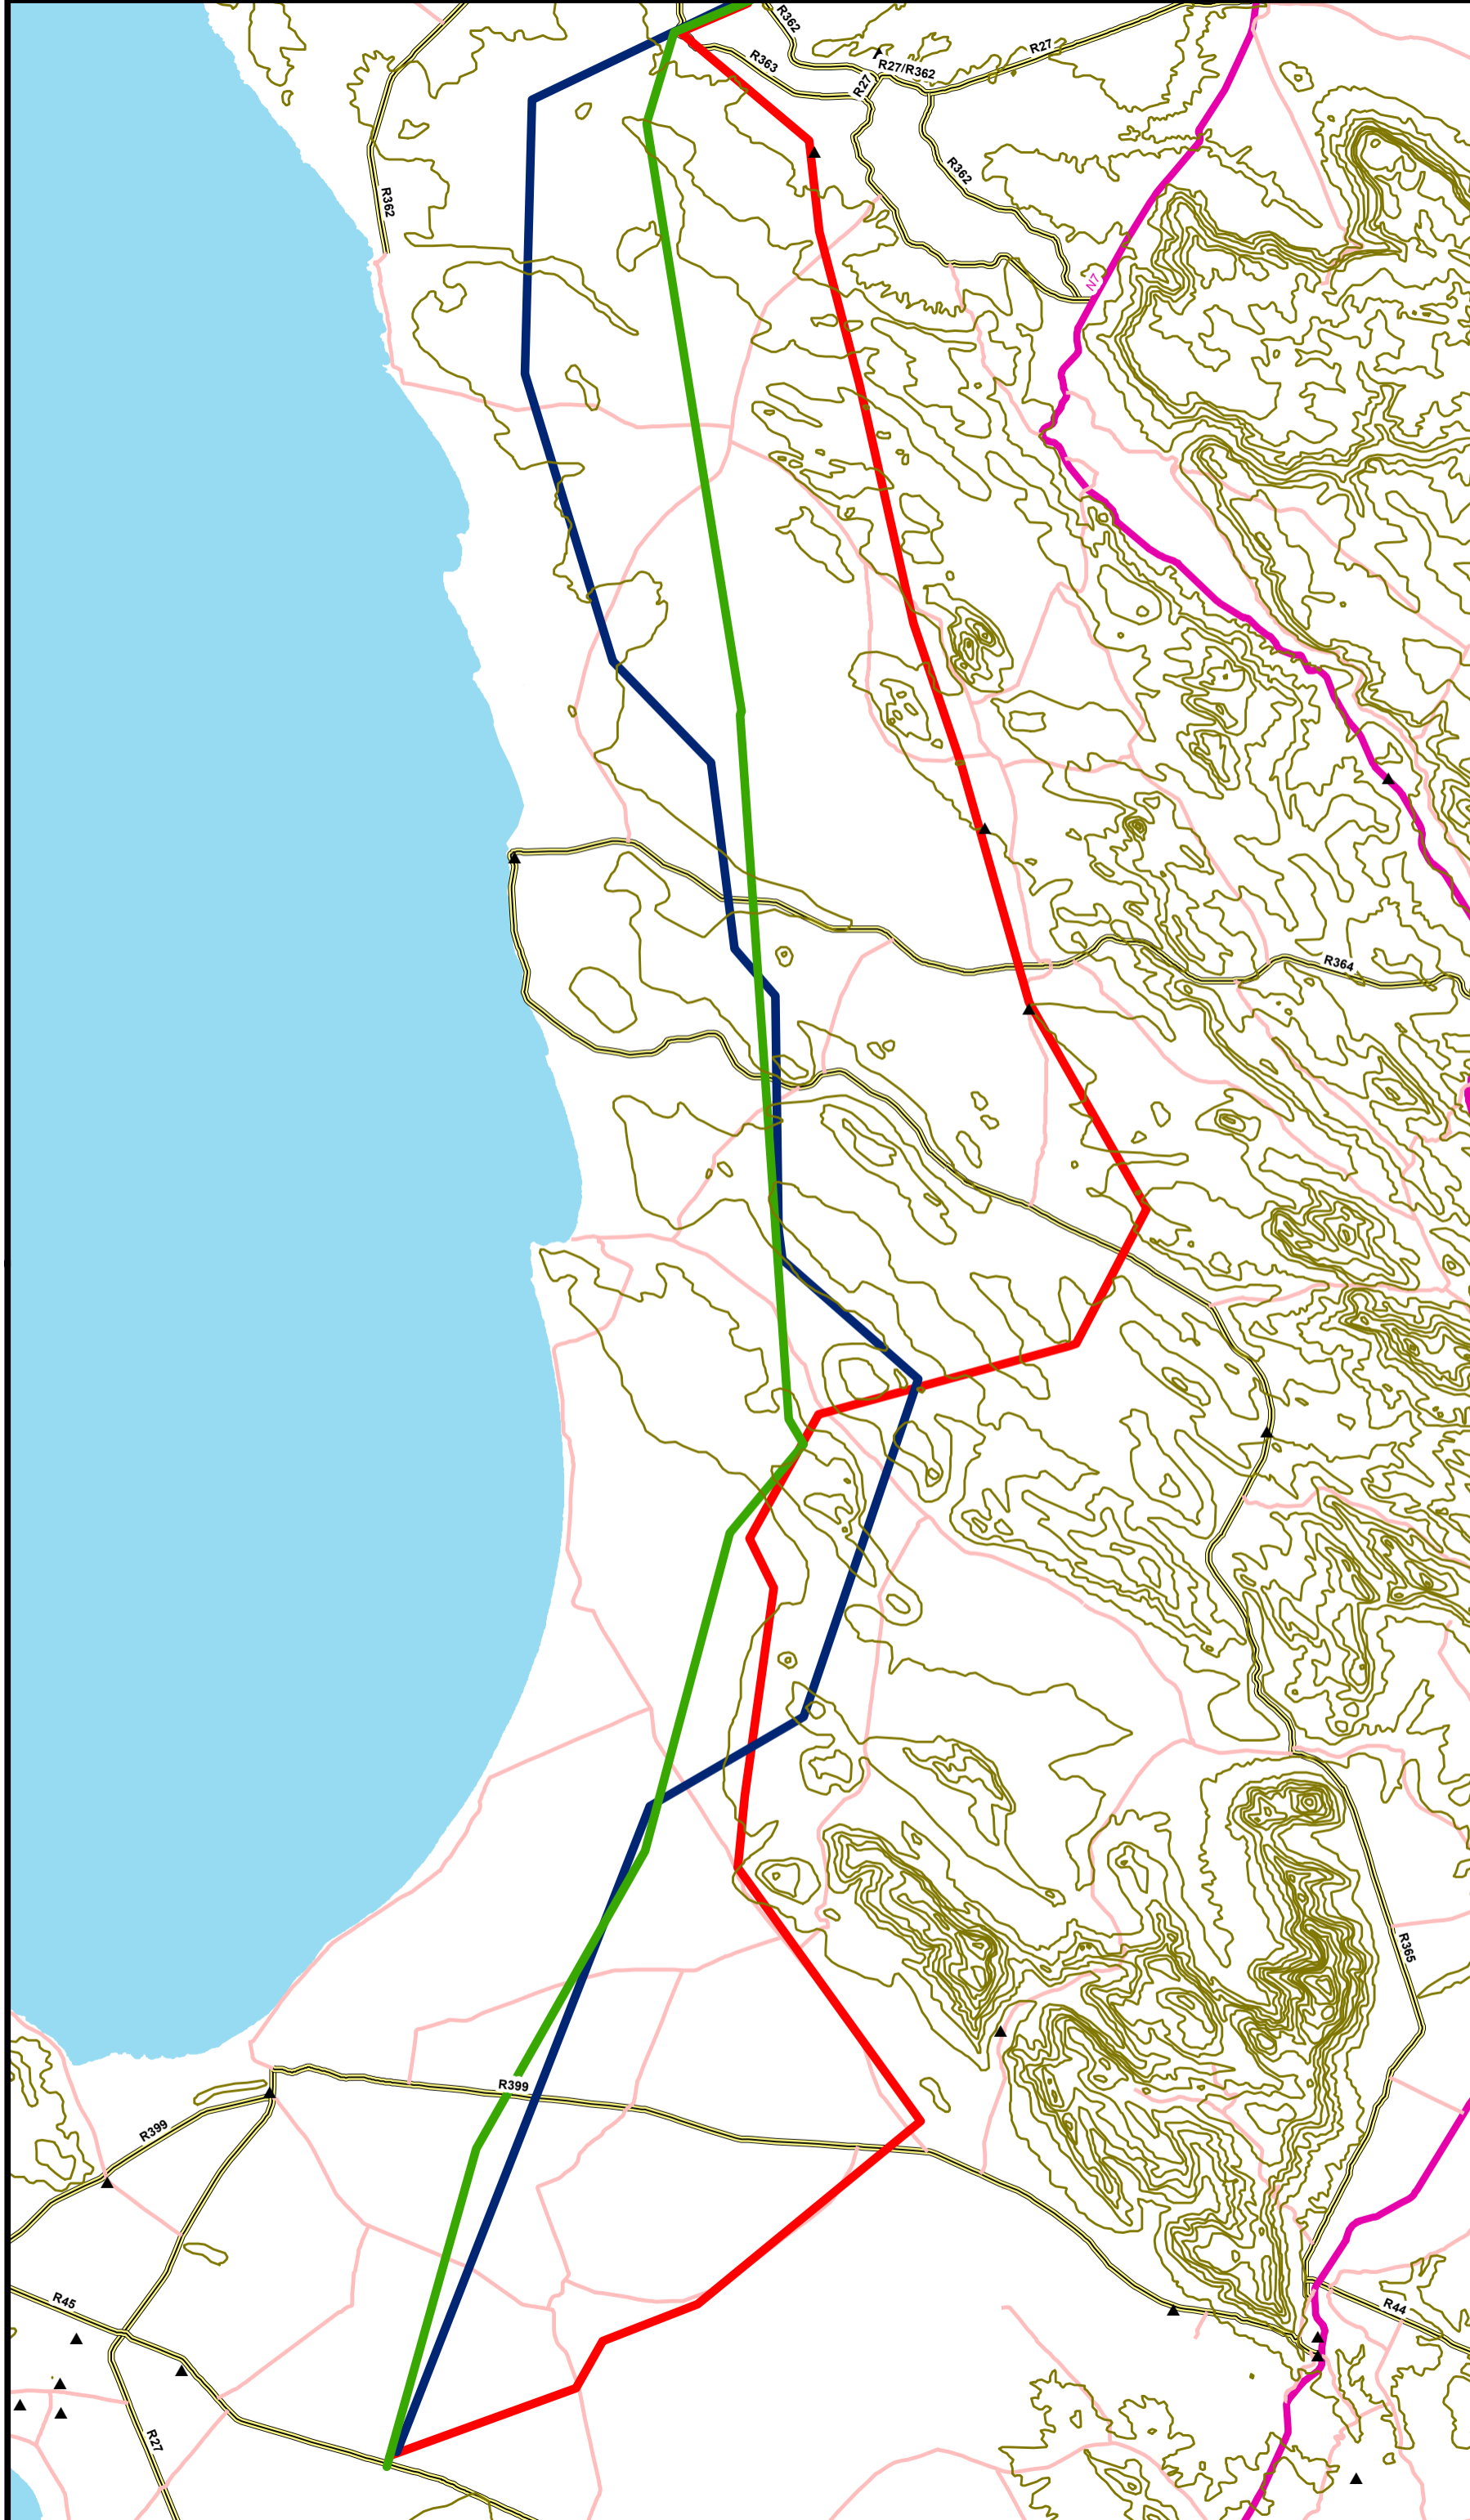

Map Title: Proposed Juno-Aurora
Contours Lines
Map

Legend

- ▲ Substations
- Towns
- Contours Lines
- Proposed Juno-Aurora**
- Name**
- Alternative 1
- Alternative 2
- Alternative 3
- Secondary Roads
- National Roads
- Main Roads
- SACoast**
- TYPE**
- 1
- 2
- 3

2013/08/05

Aurora Juno Lines Project

Client: Eskom
Central Region

Prepared: Numbulofo Har Kage Solutions