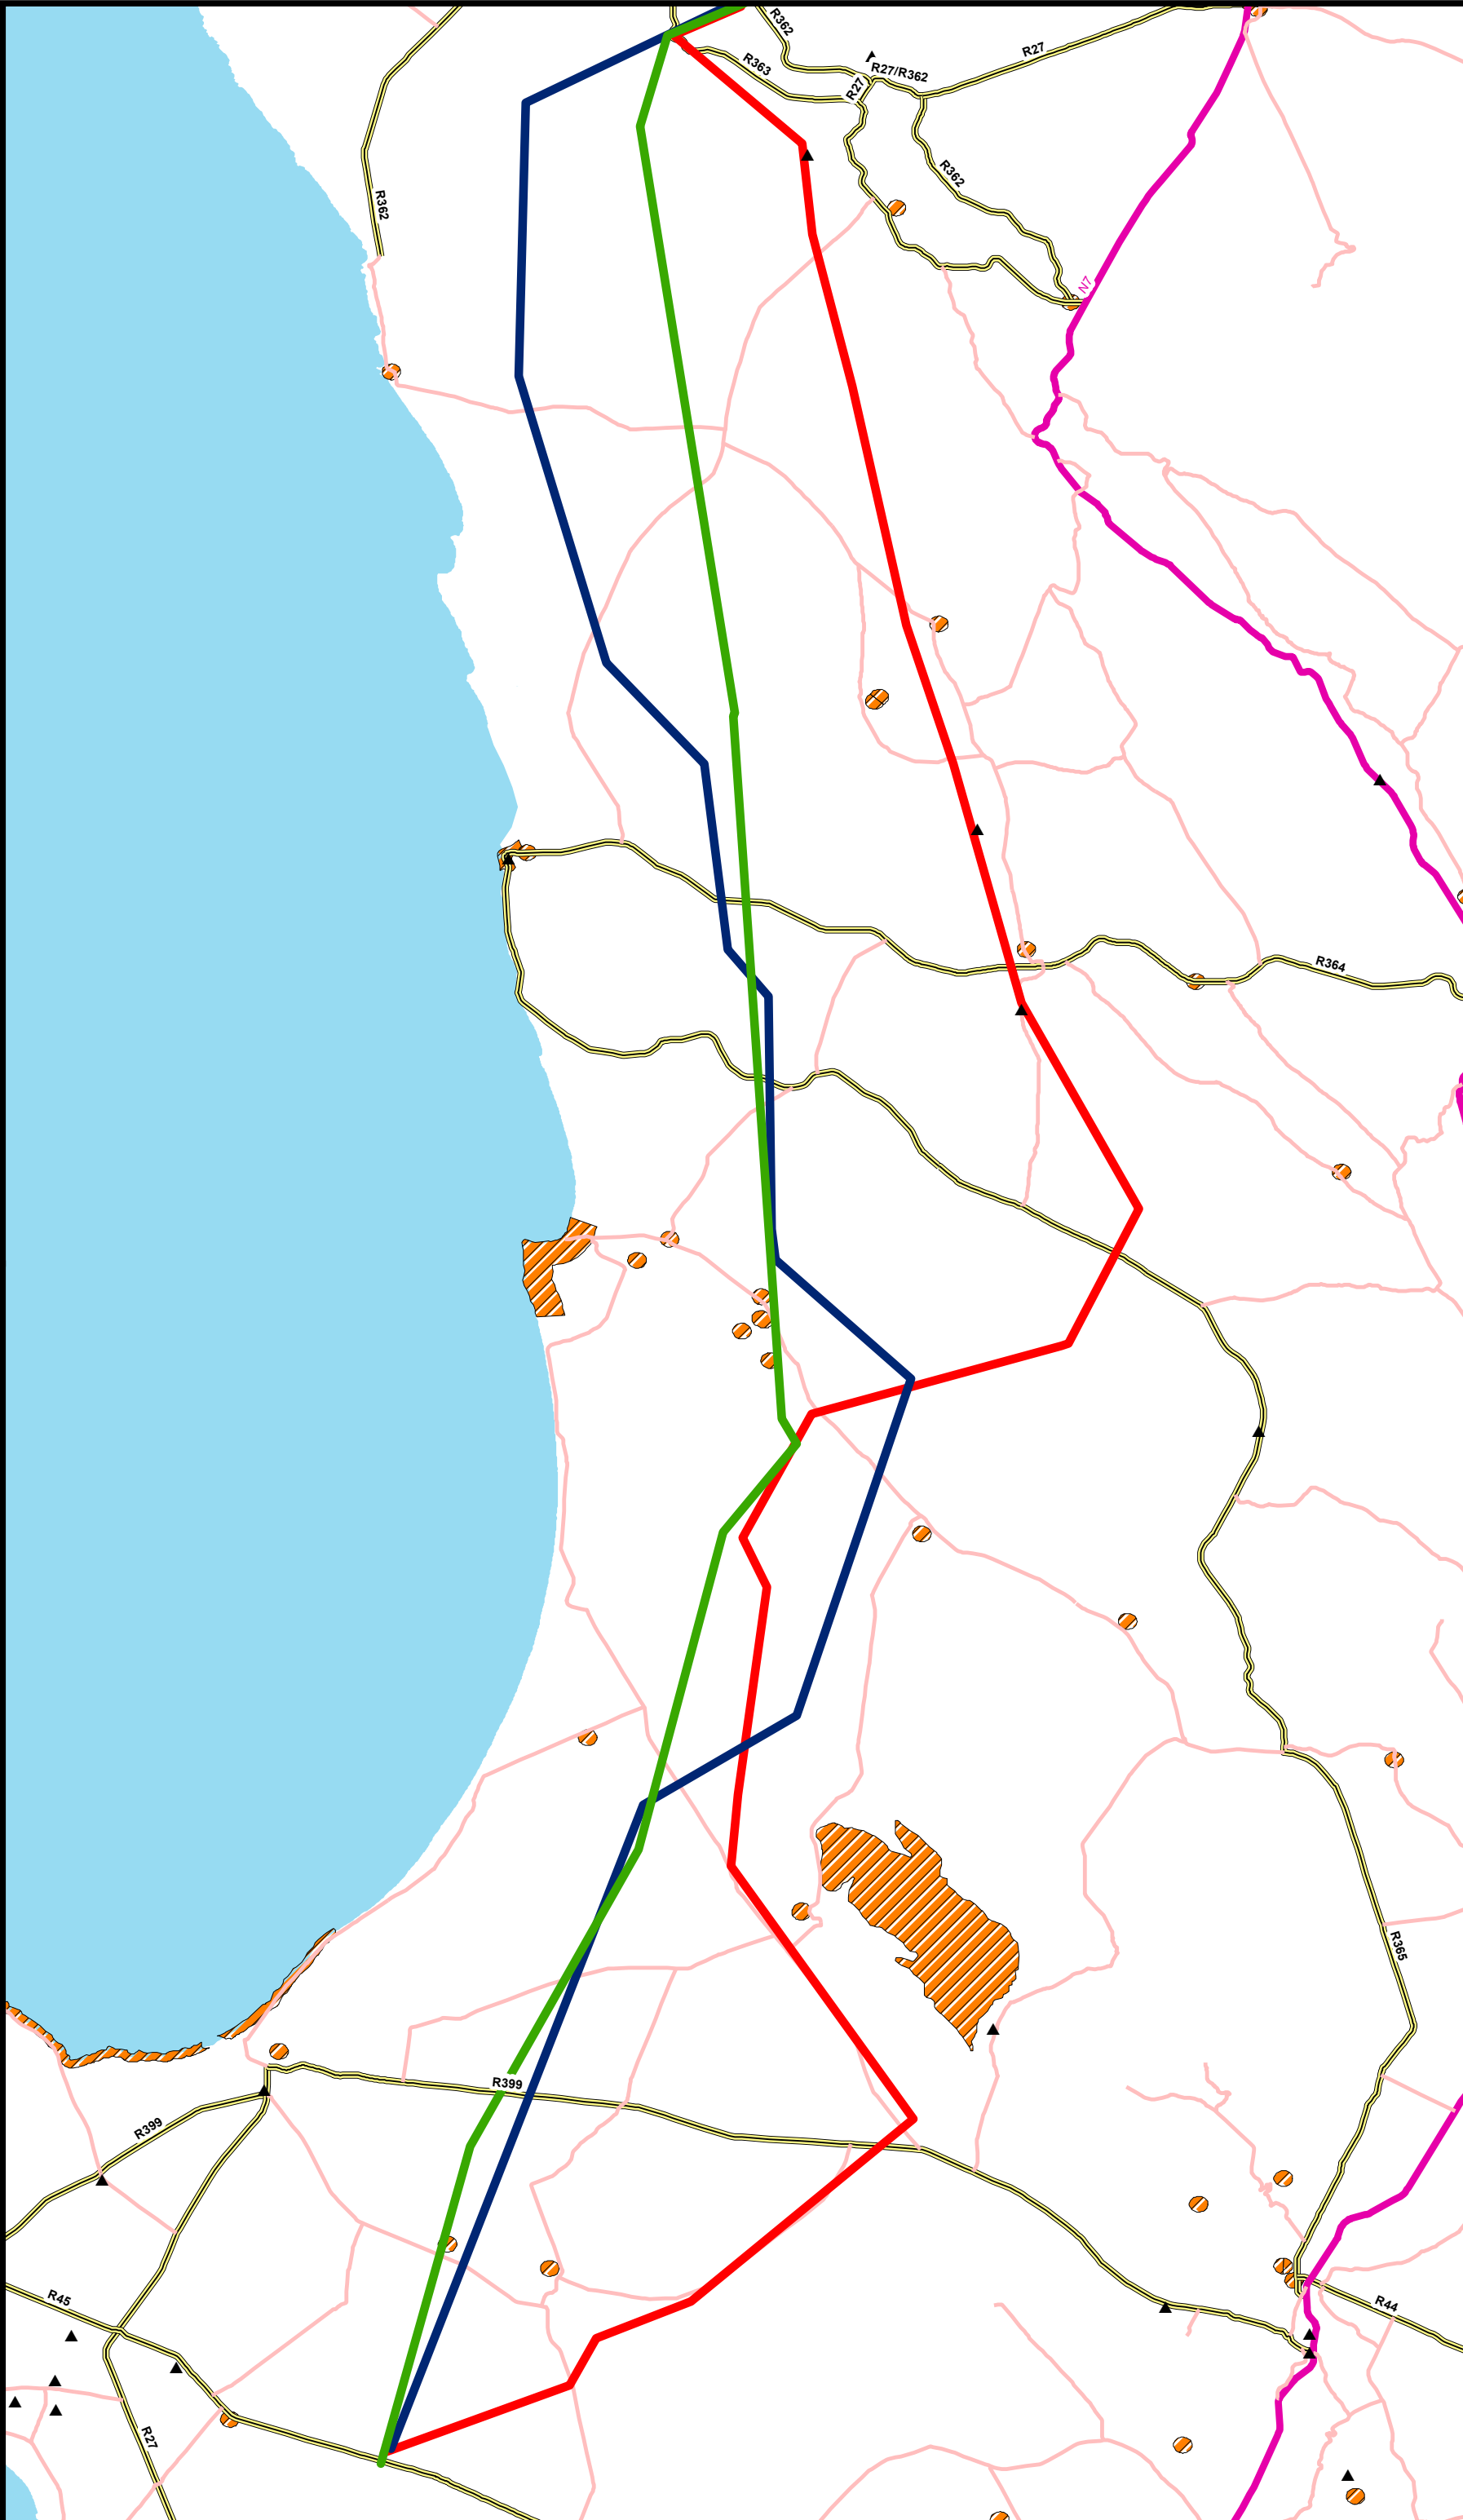

Map Title: Proposed Juno-Aurora Cultural Area Map

Legend

- ▲ Substations
- Towns

Proposed Juno-Aurora Name

- Alternative 1
- Alternative 2
- Alternative 3
- Secondary Roads
- National Roads
- Main Roads
- Cultural Area

SACoast

TYPE

- 1
- 2
- 3

2013/08/05

Aurora Juno Lines Project

Client: Eskom Central Region

Prepared: Numbulole Heritage Solutions