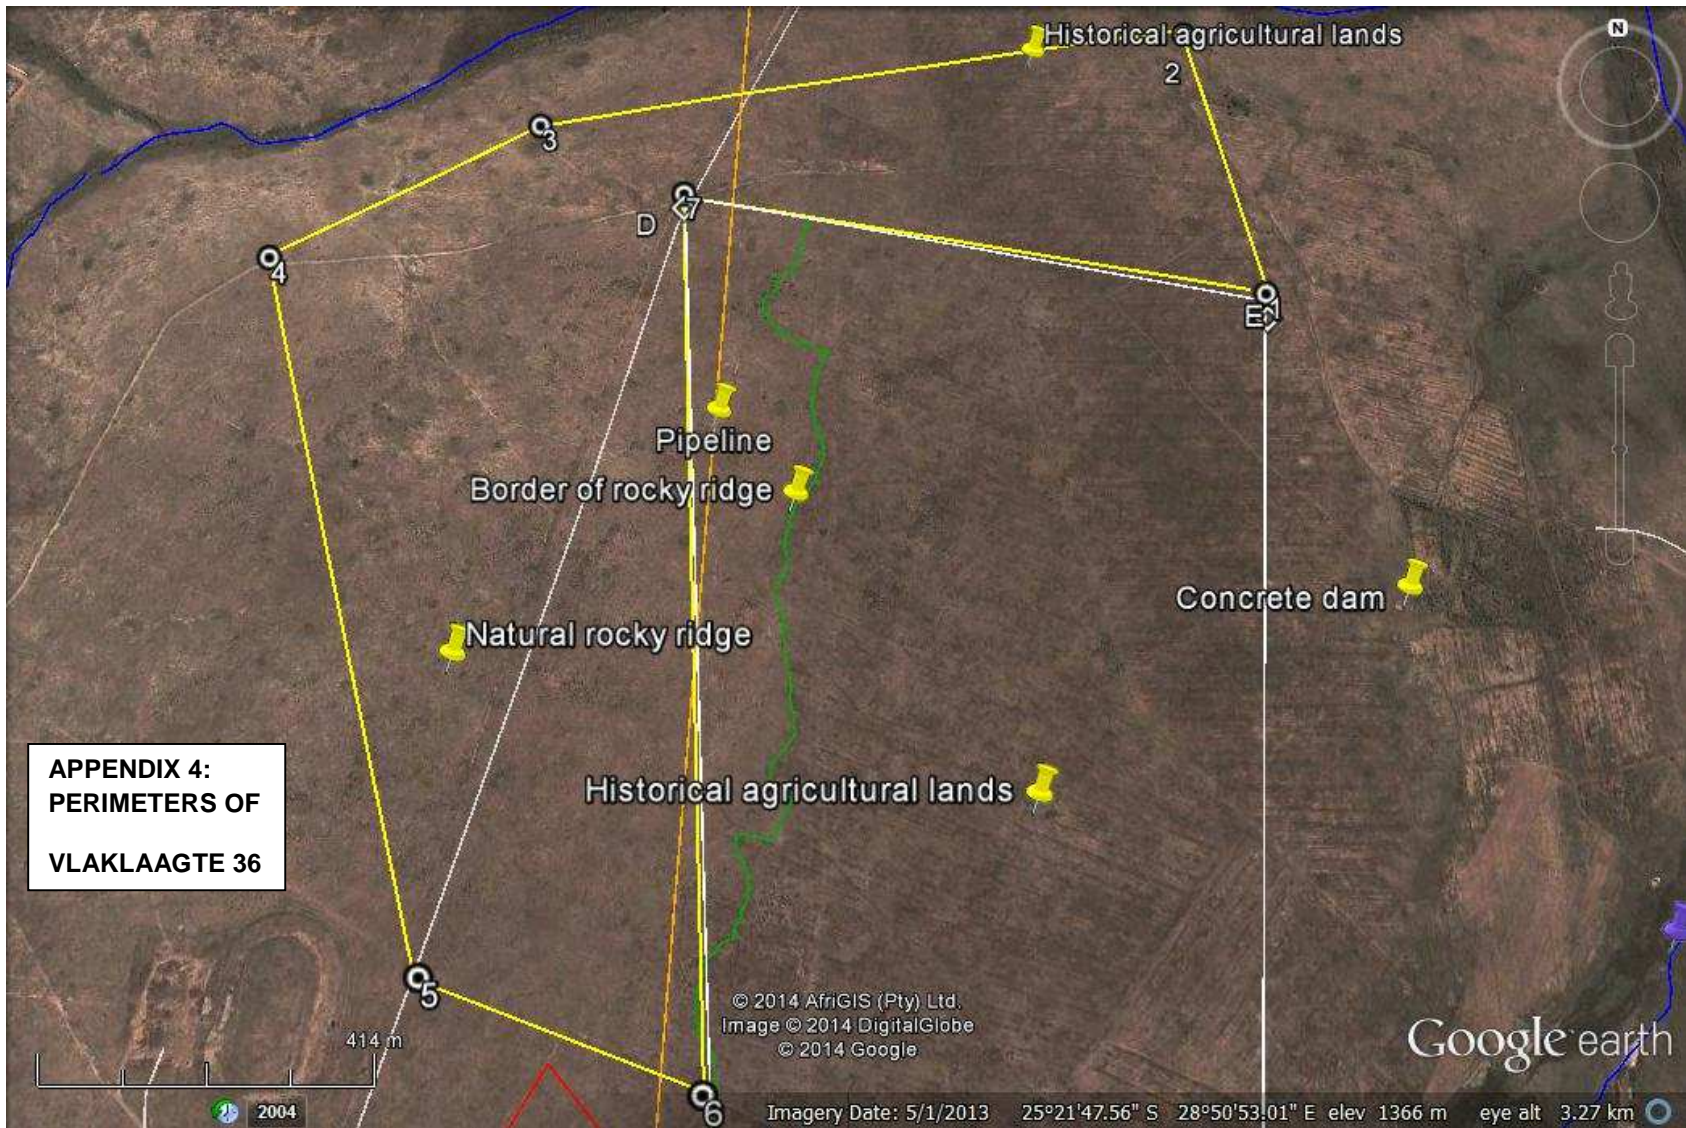

**APPENDIX 3: GOOGLE IMAGE OF VLAKLAAGTE 36: WIDER AREA**

© 2014 AfriGIS (Pty) Ltd  
Image © 2014 DigitalGlobe  
© 2014 Google

Vlaklaagte-Cc Google earth

**APPENDIX 4:  
PERIMETERS OF  
VLAKLAAGTE 36**

© 2014 AfriGIS (Pty) Ltd.  
Image © 2014 DigitalGlobe  
© 2014 Google

Imagery Date: 5/1/2013 25°21'47.56" S 28°50'53.01" E elev 1366 m eye alt 3.27 km

Google earth