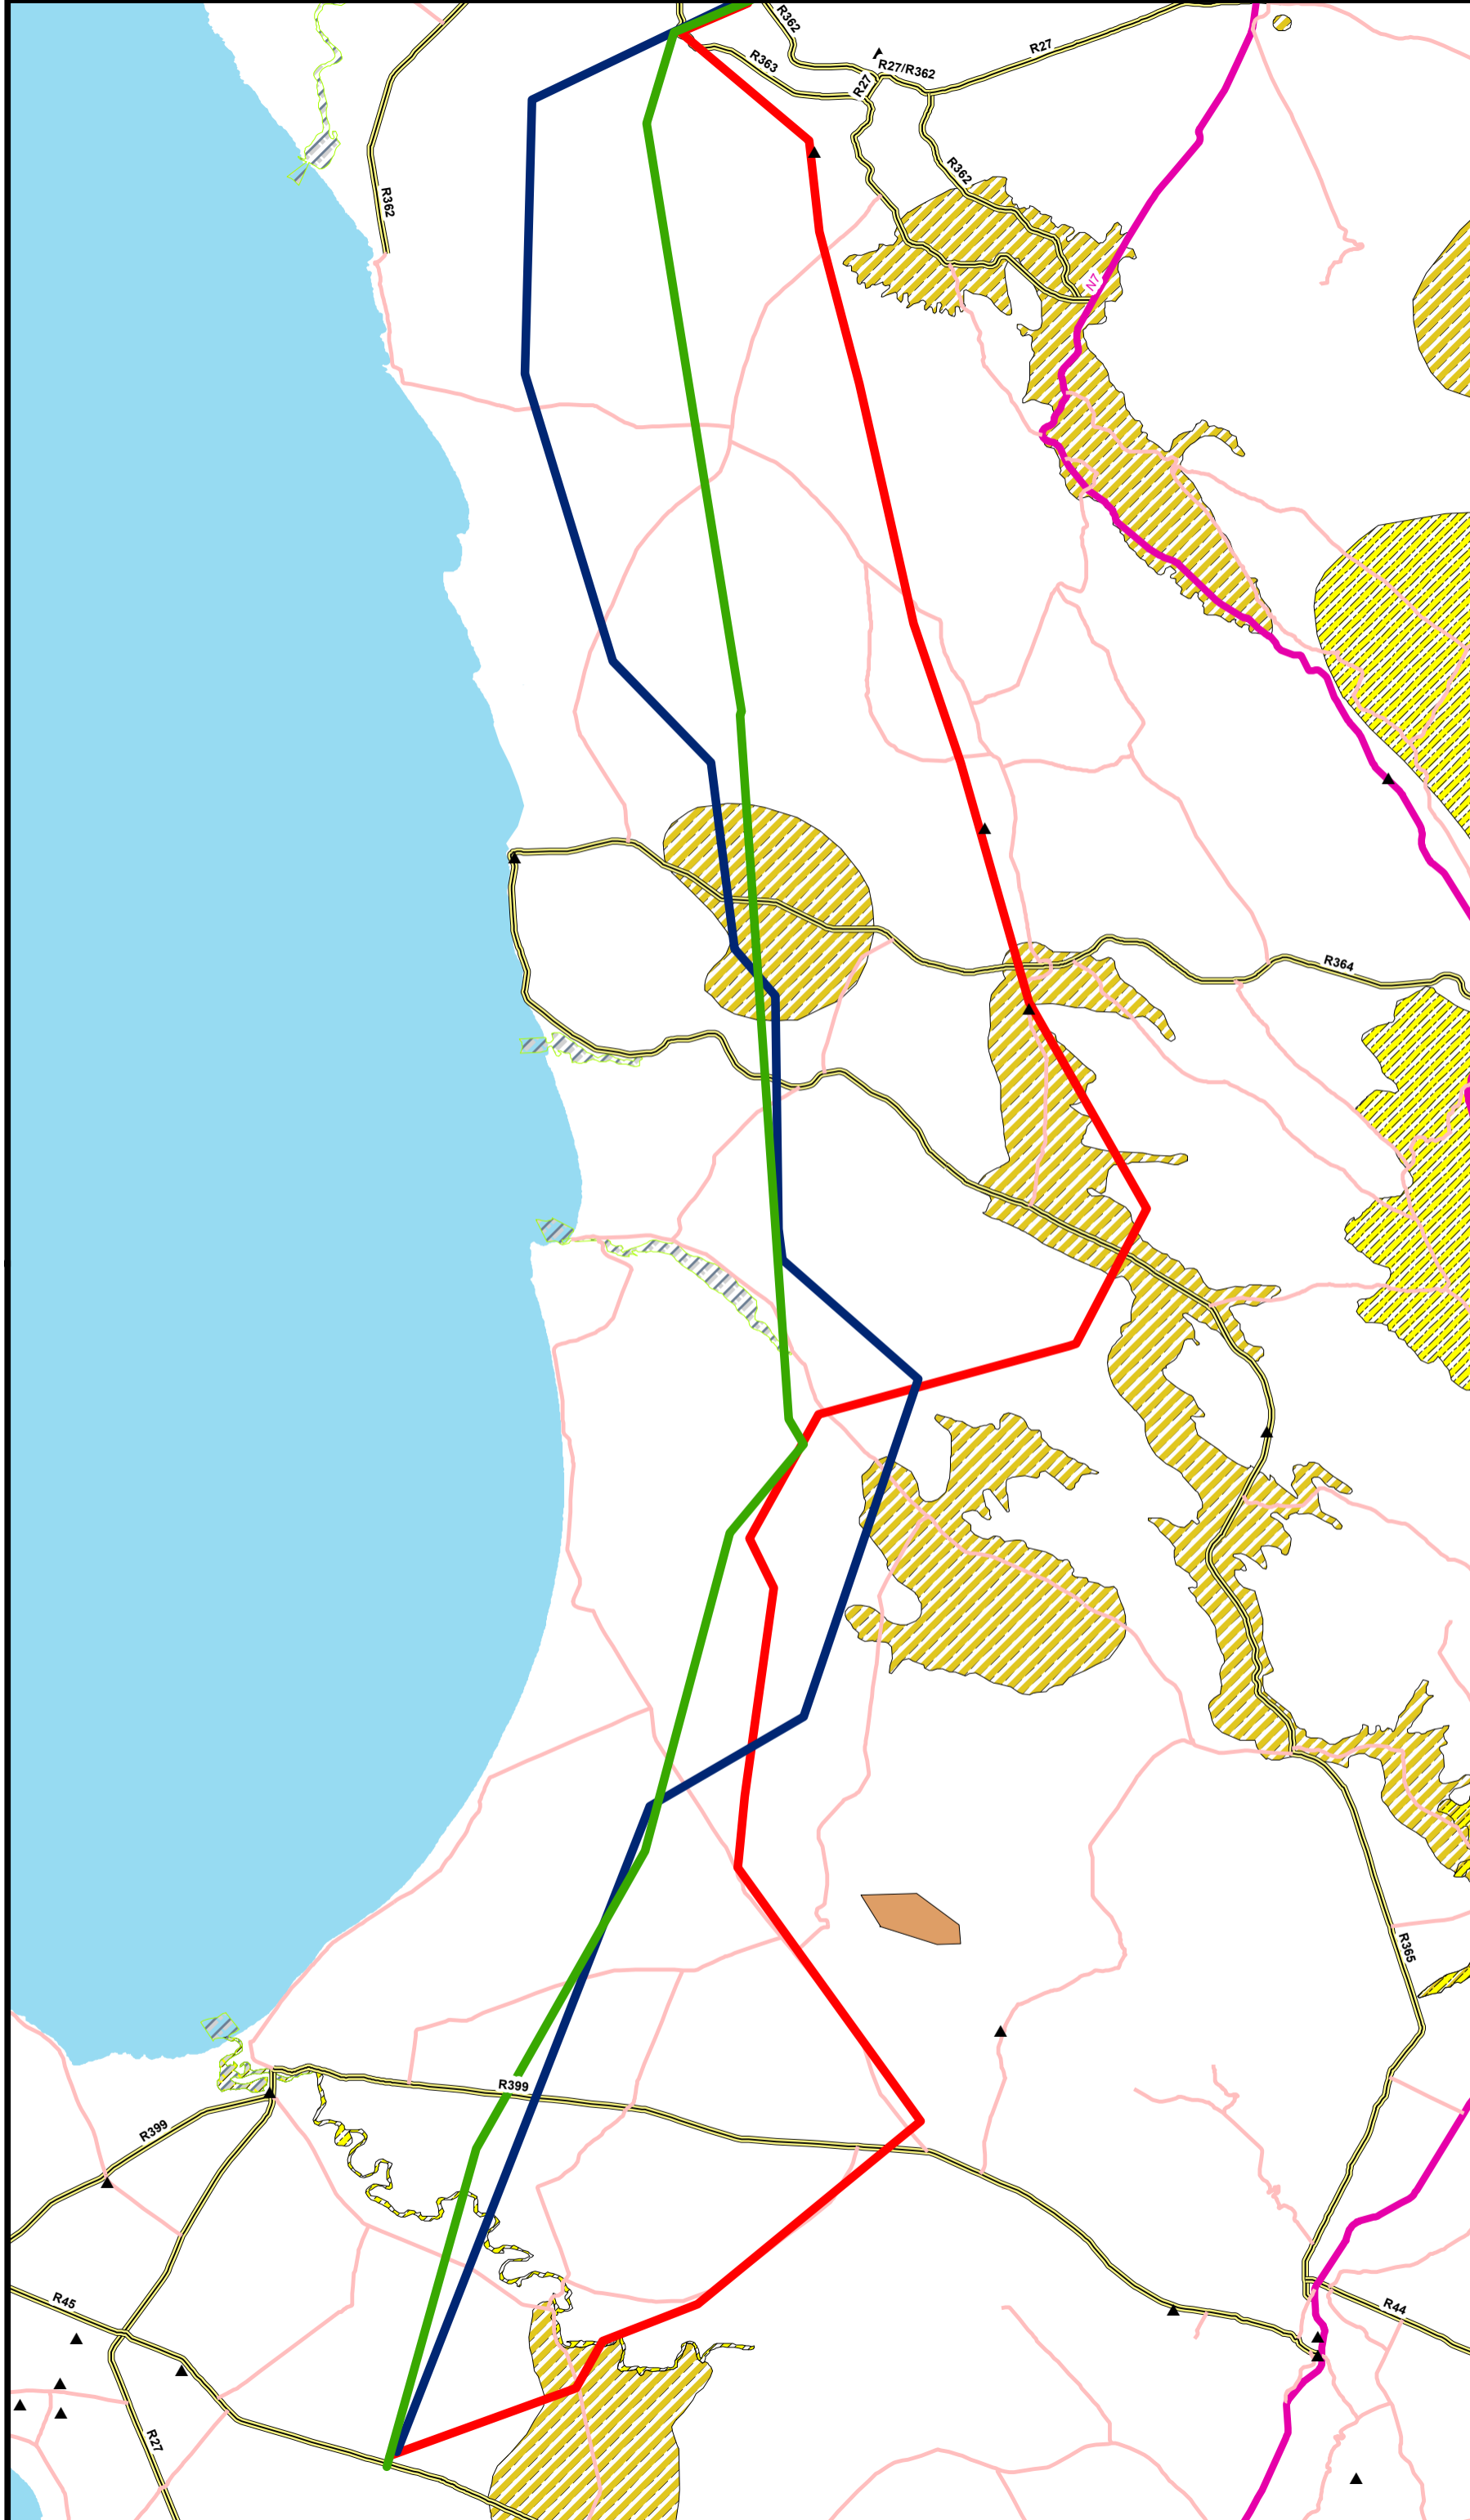

Map Title: Proposed Juno-Aurora
Estuary, Fauna,
Flora and Heritage Map

Legend

- ▲ Substations
- Towns

Proposed Juno-Aurora
Name

- Alternative 1
- Alternative 2
- Alternative 3
- Secondary Roads
- National Roads
- Main Roads

- ▨ Estuary
- ▨ Fauna Area
- ▨ Flora Area
- Heritage Site

SACoast

TYPE

- 1
- 2
- 3

2013/08/05

Aurora Juno Lines Project

Client:
Eskom
Central
Region

Prepared: Numbokolo Heritage Solutions