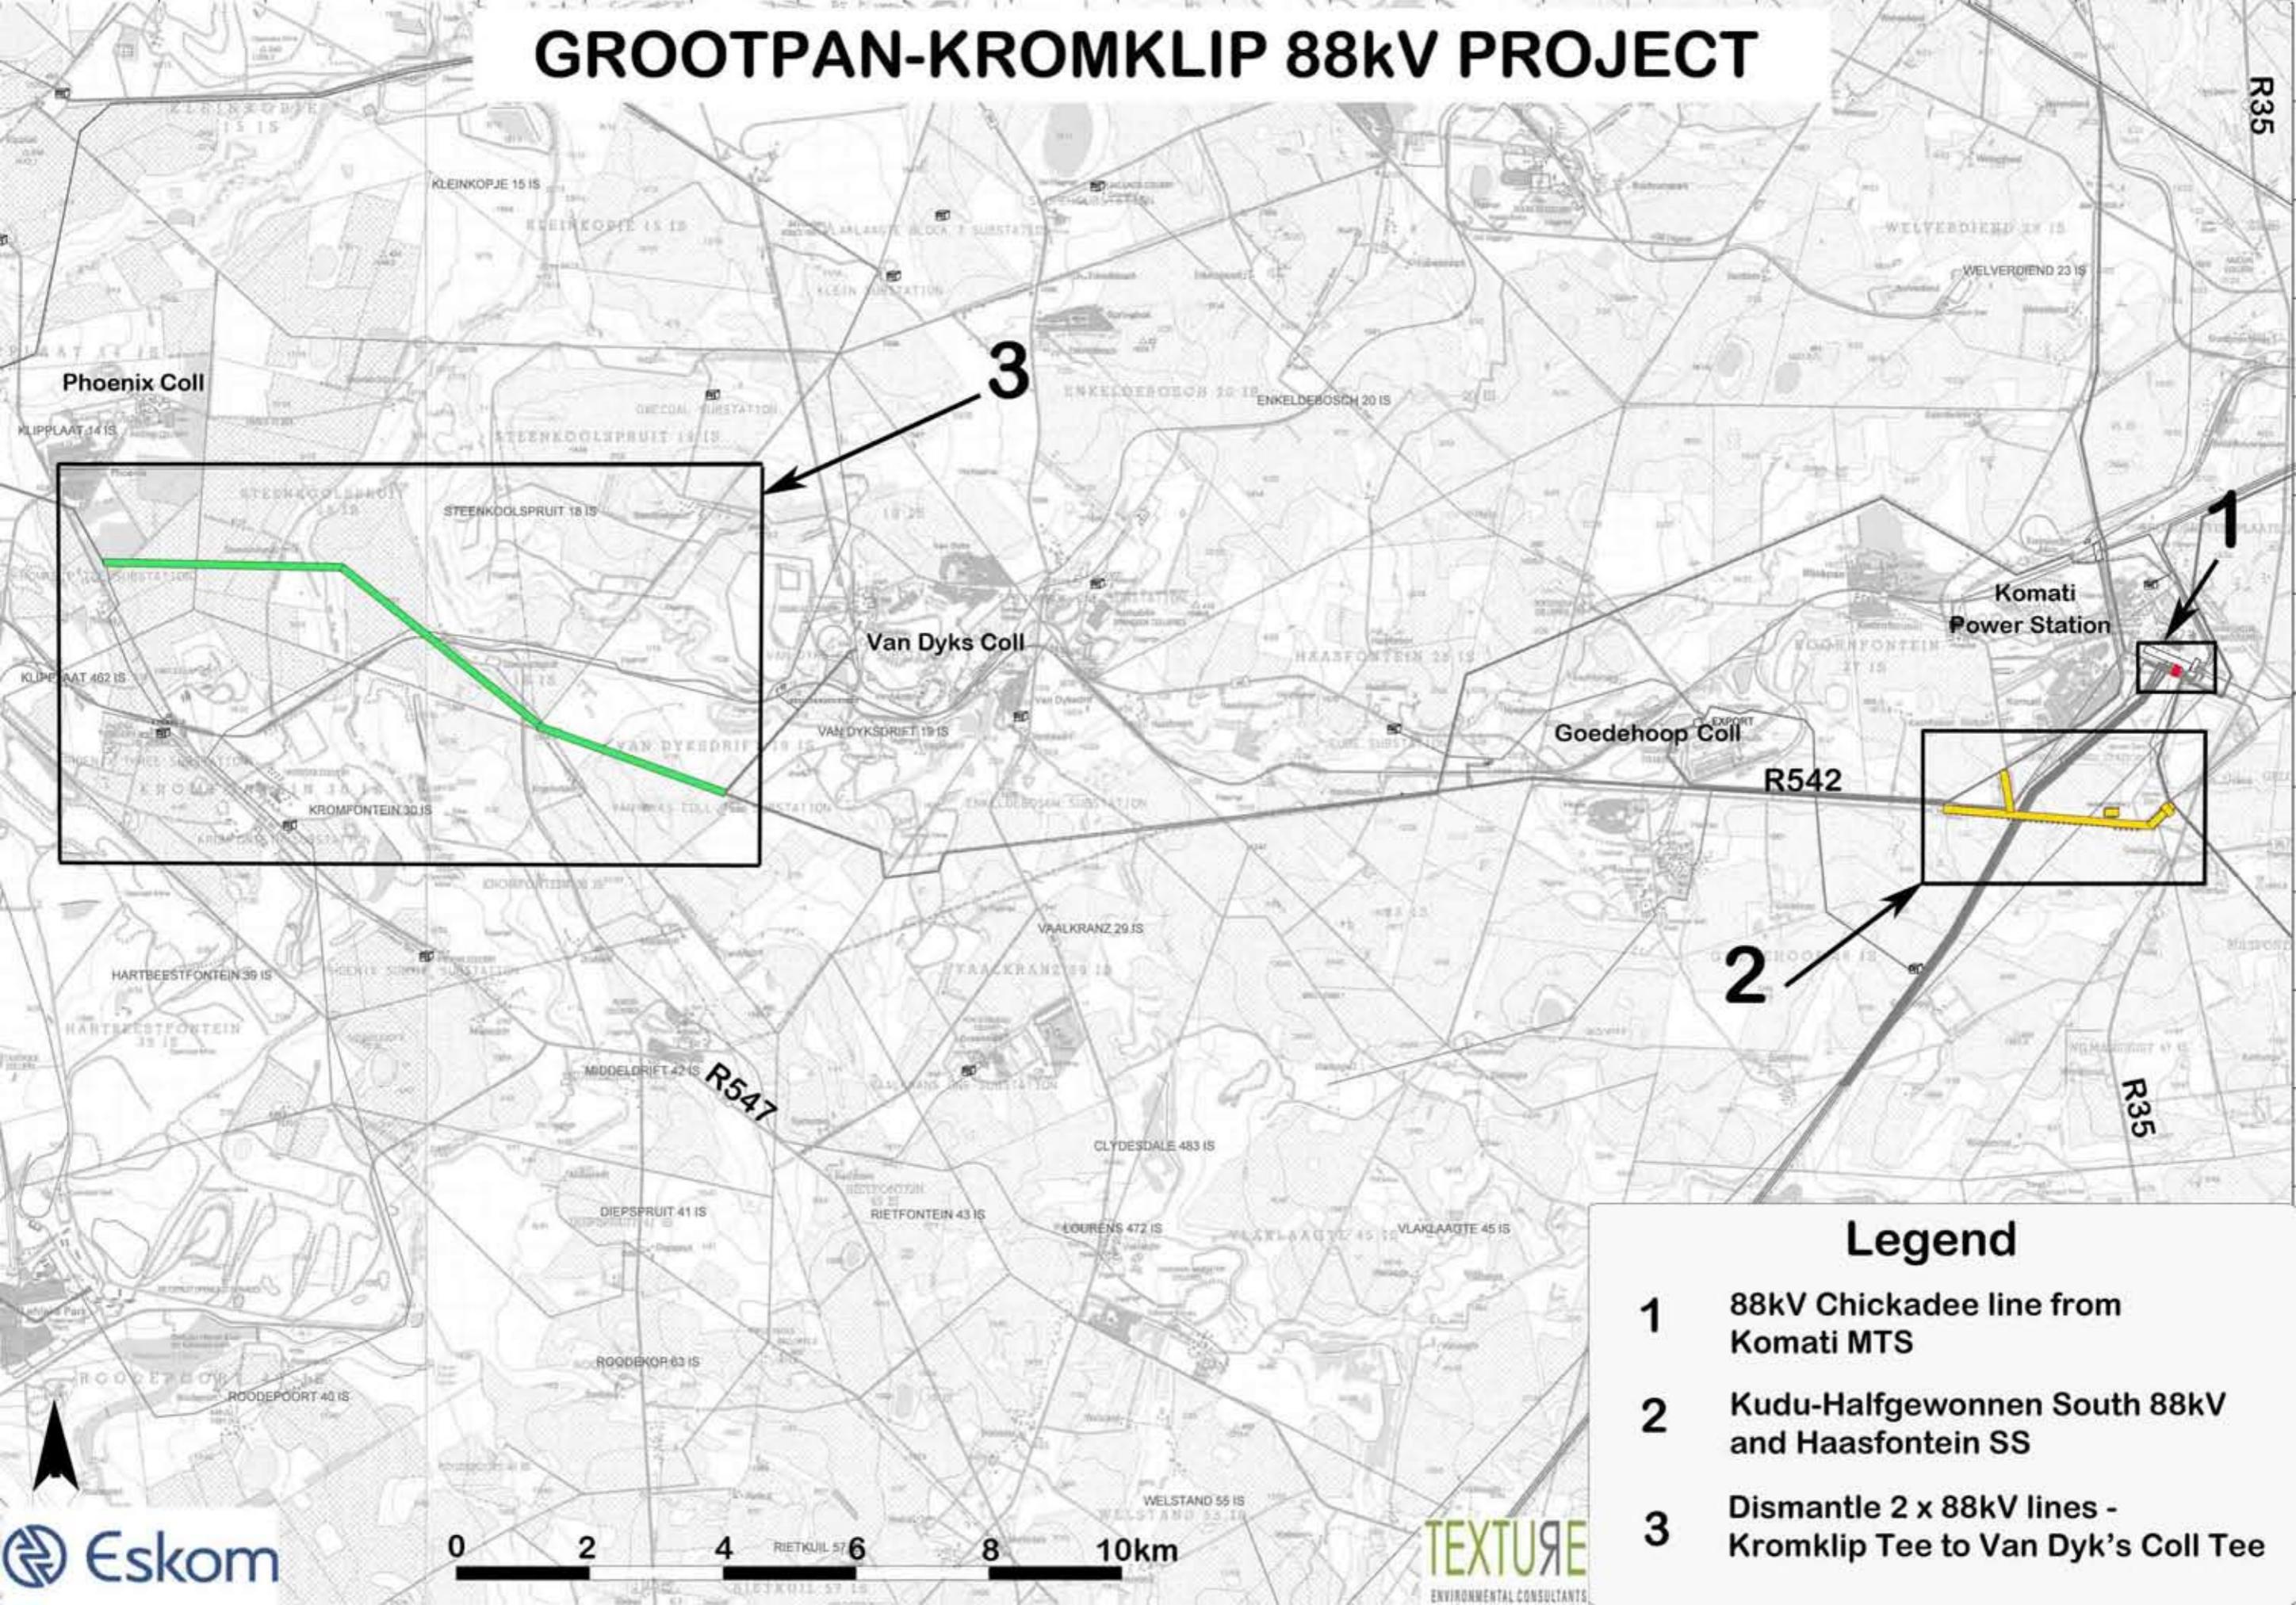

# GROOTPAN-KROMKLIP 88kV PROJECT

Phoenix Coll

Van Dyks Coll

Goedehoop Coll

Komati Power Station

R542

R547

R35

## Legend

- 1 88kV Chickadee line from Komati MTS
- 2 Kudu-Halfgewonnen South 88kV and Haasfontein SS
- 3 Dismantle 2 x 88kV lines - Kromklip Tee to Van Dyk's Coll Tee