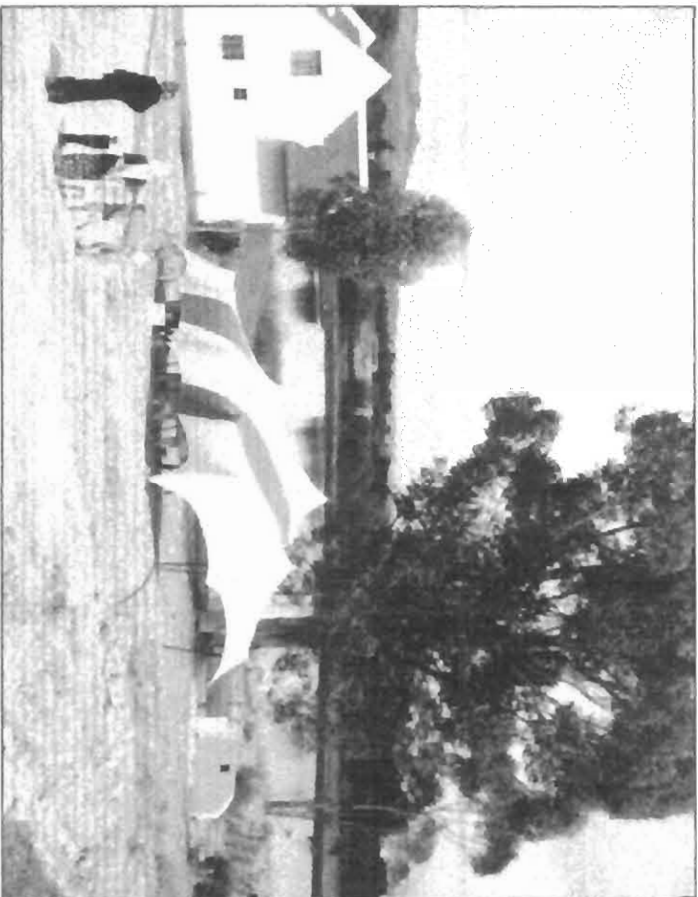

General View of the Onverwacht site in Wellington