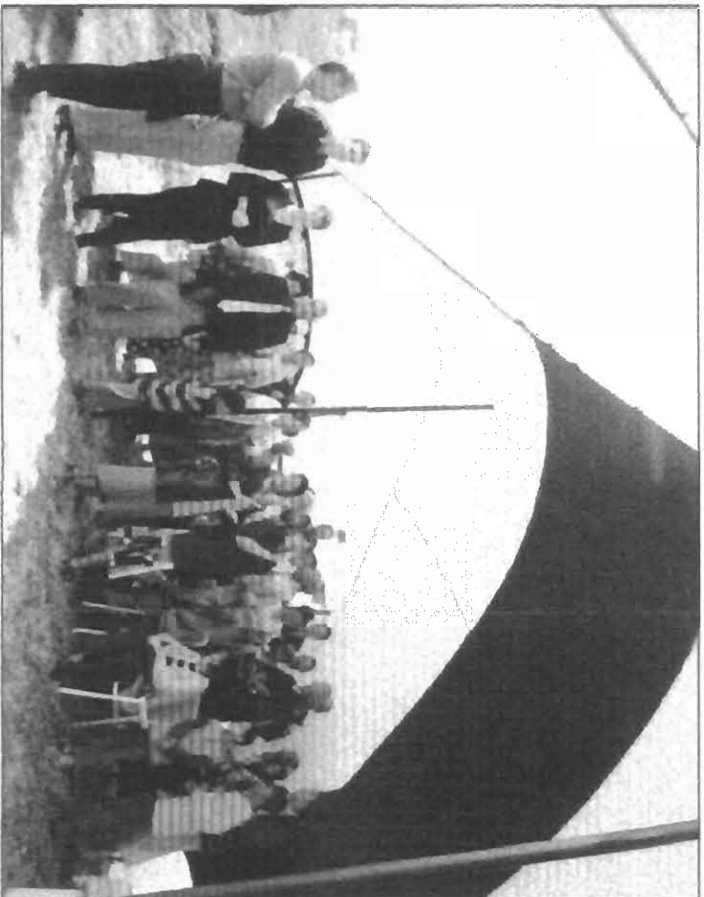

Celebrating the opening of the memorial park