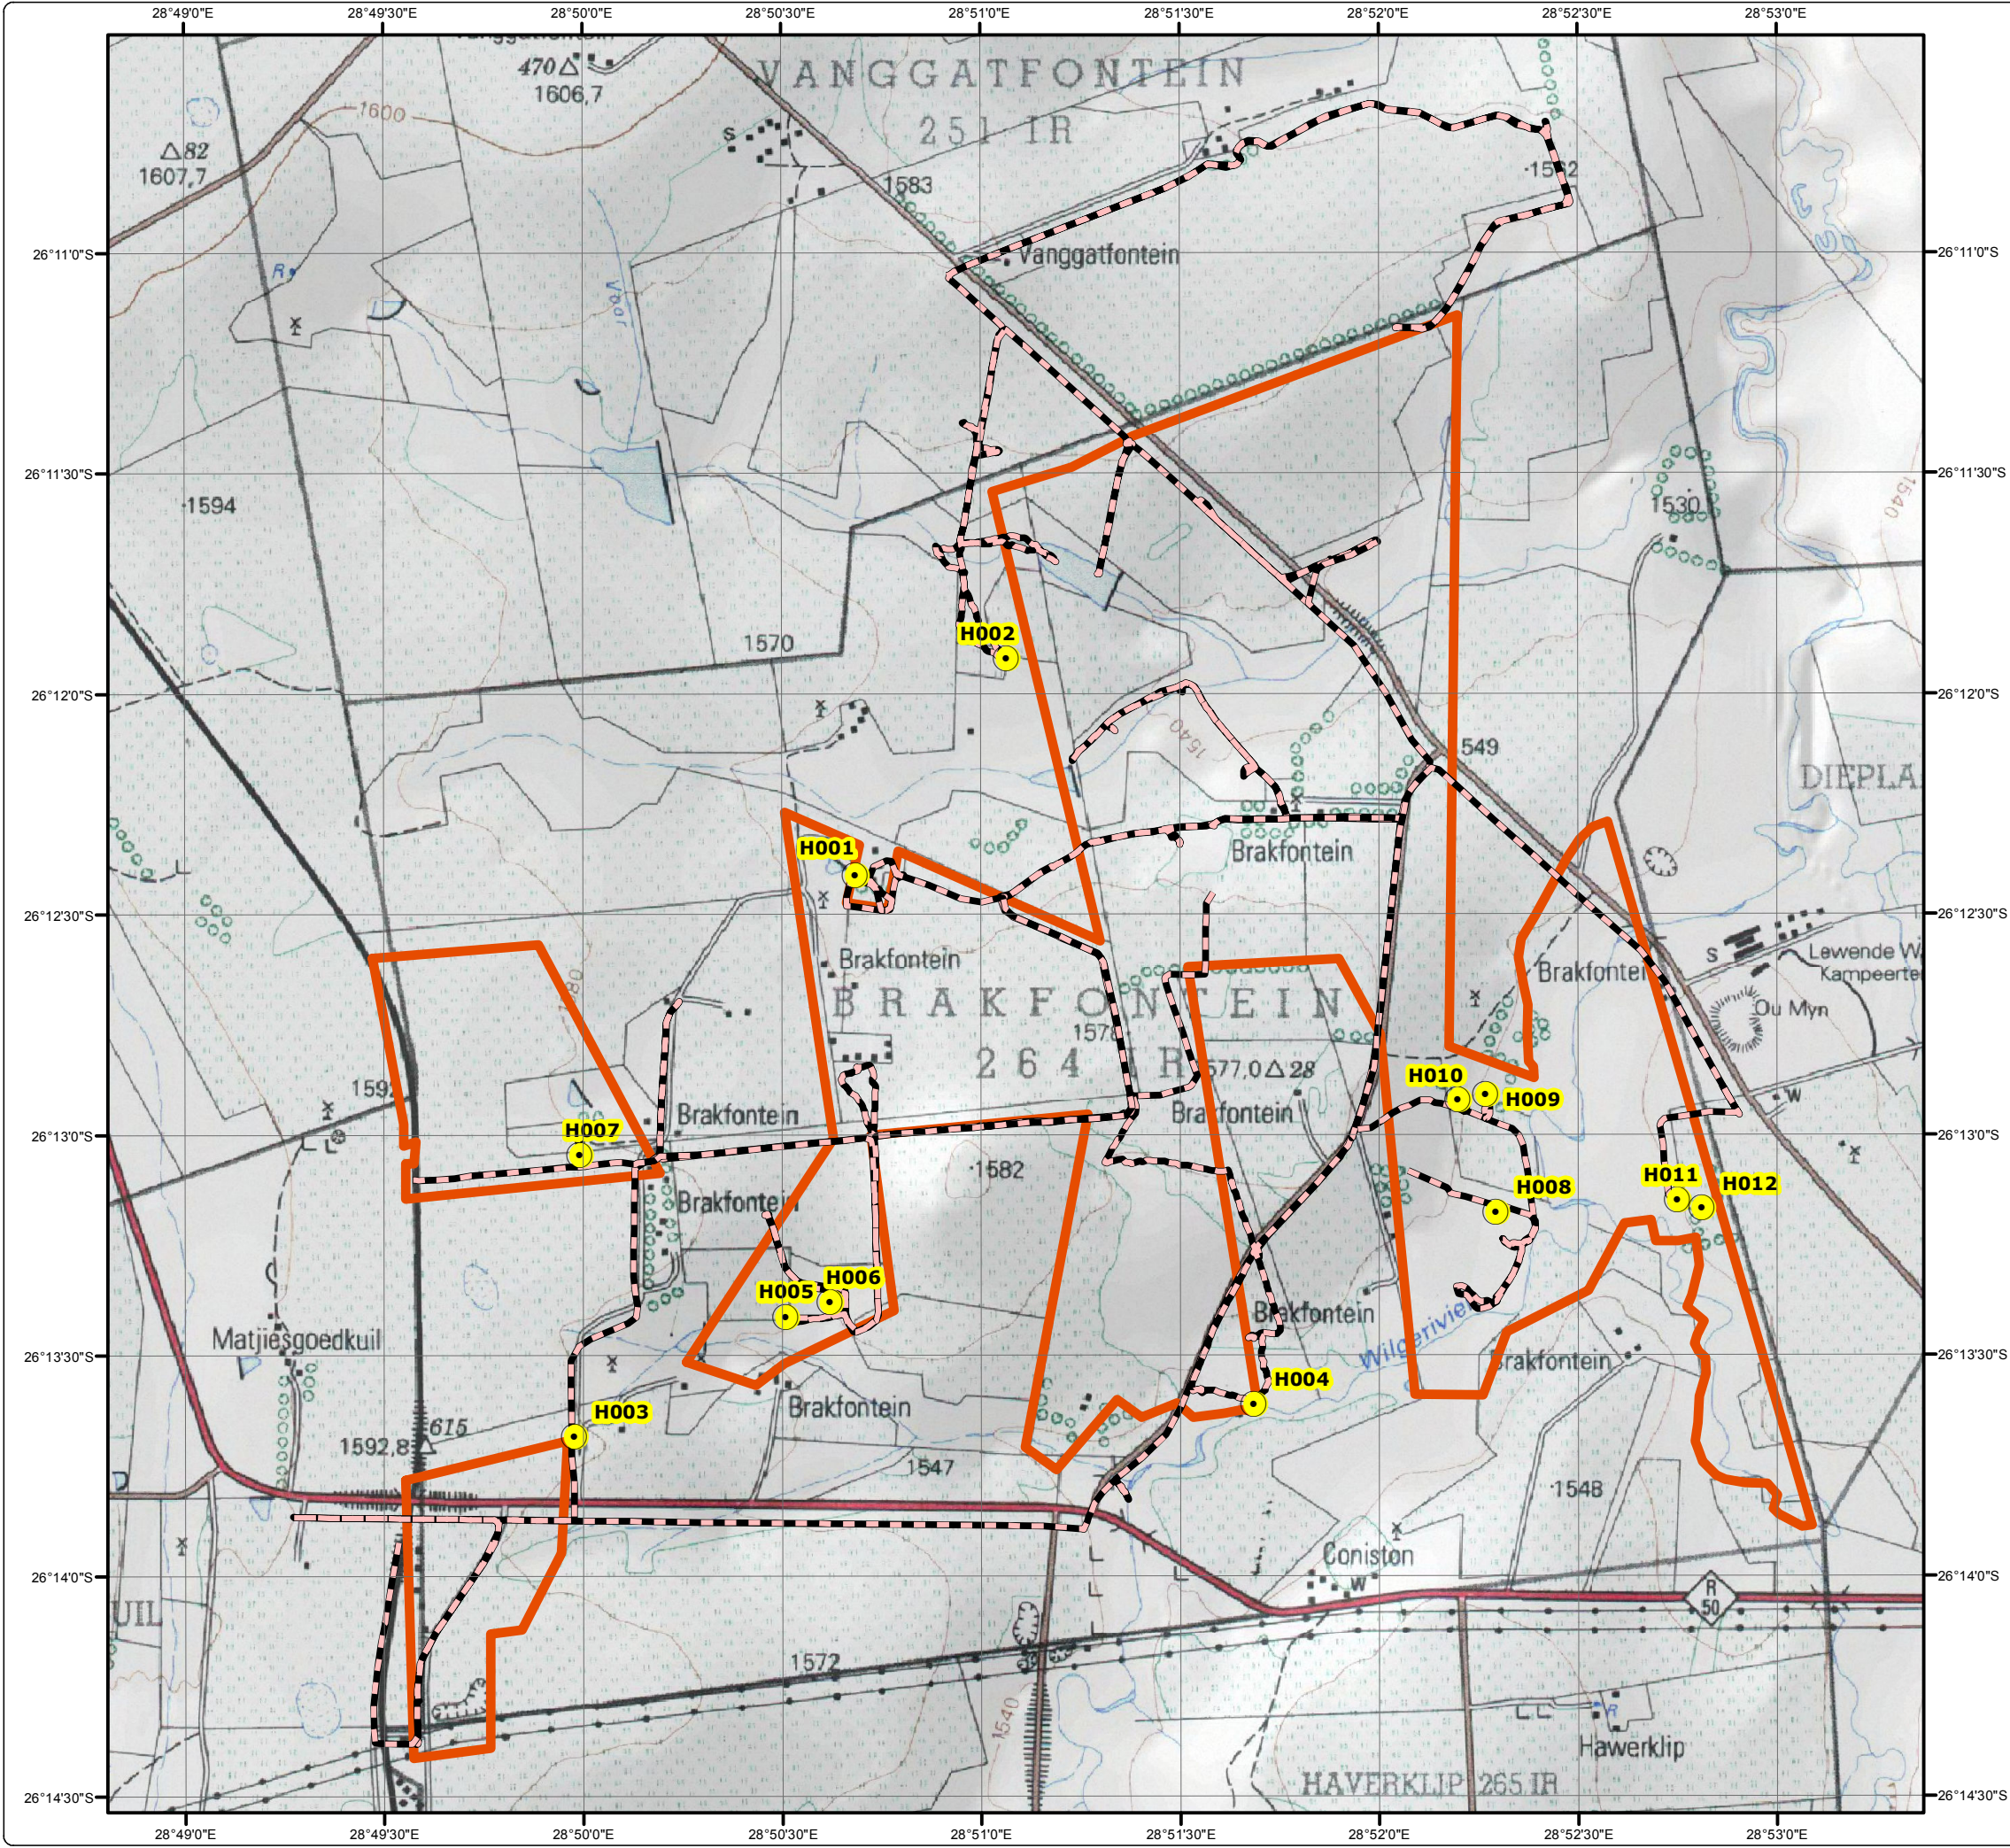

Universal Coal Brakfontein MRA Identified Heritage Resources 2628BB Kendal

Legend

-  Identified Heritage Resources
-  Heritage Tracks
-  Project Area

www.digbywells.com

Projection: Transverse Mercator
Datum: Hartebeesthoek 1994
Central Meridian: 29°E

Ref #: amc.UNI1292.2012.111
Revision Number: 6
Date: 24/07/2012