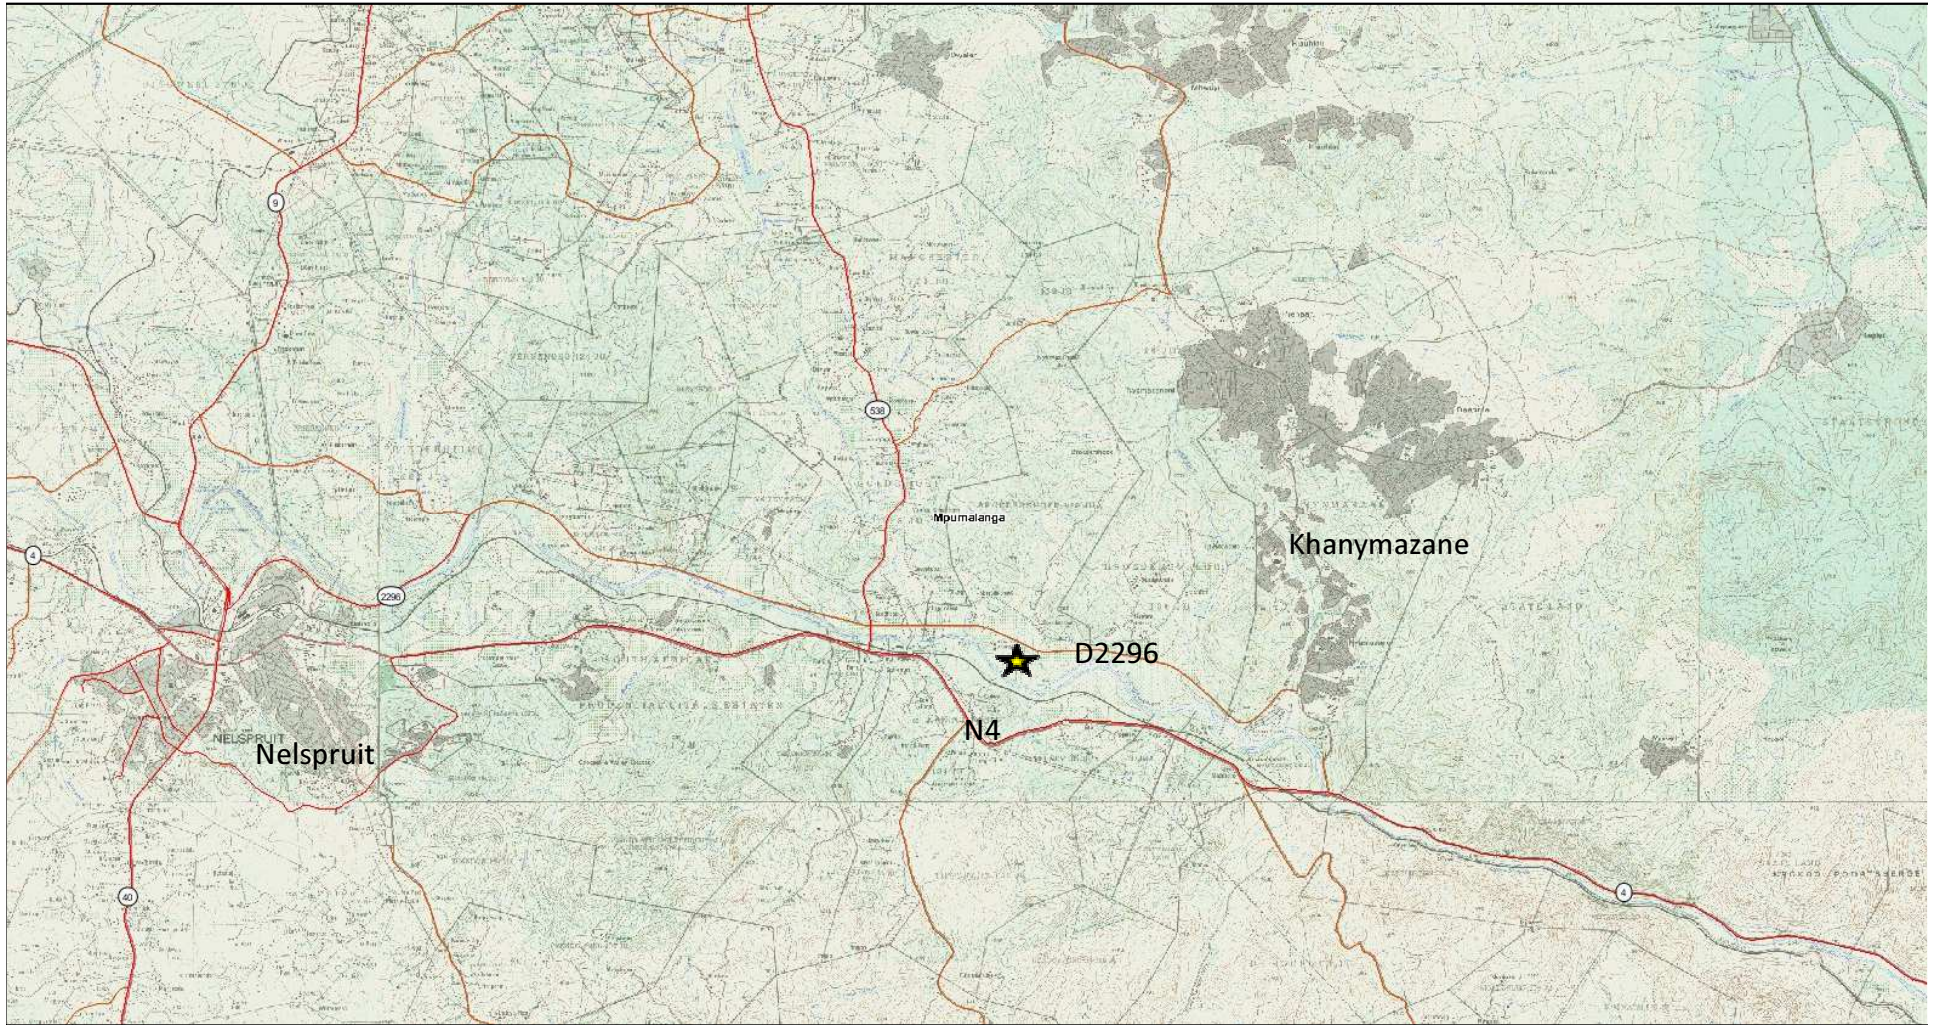

# Locality Map for Tekwane South residential Development

## Legend

- Foot- paths
- Streets
- Main streets
- National & Provincial roads

— River /streams

★ Position of proposed activity

**25°28'28,55"S, 31°07'33,61"E**