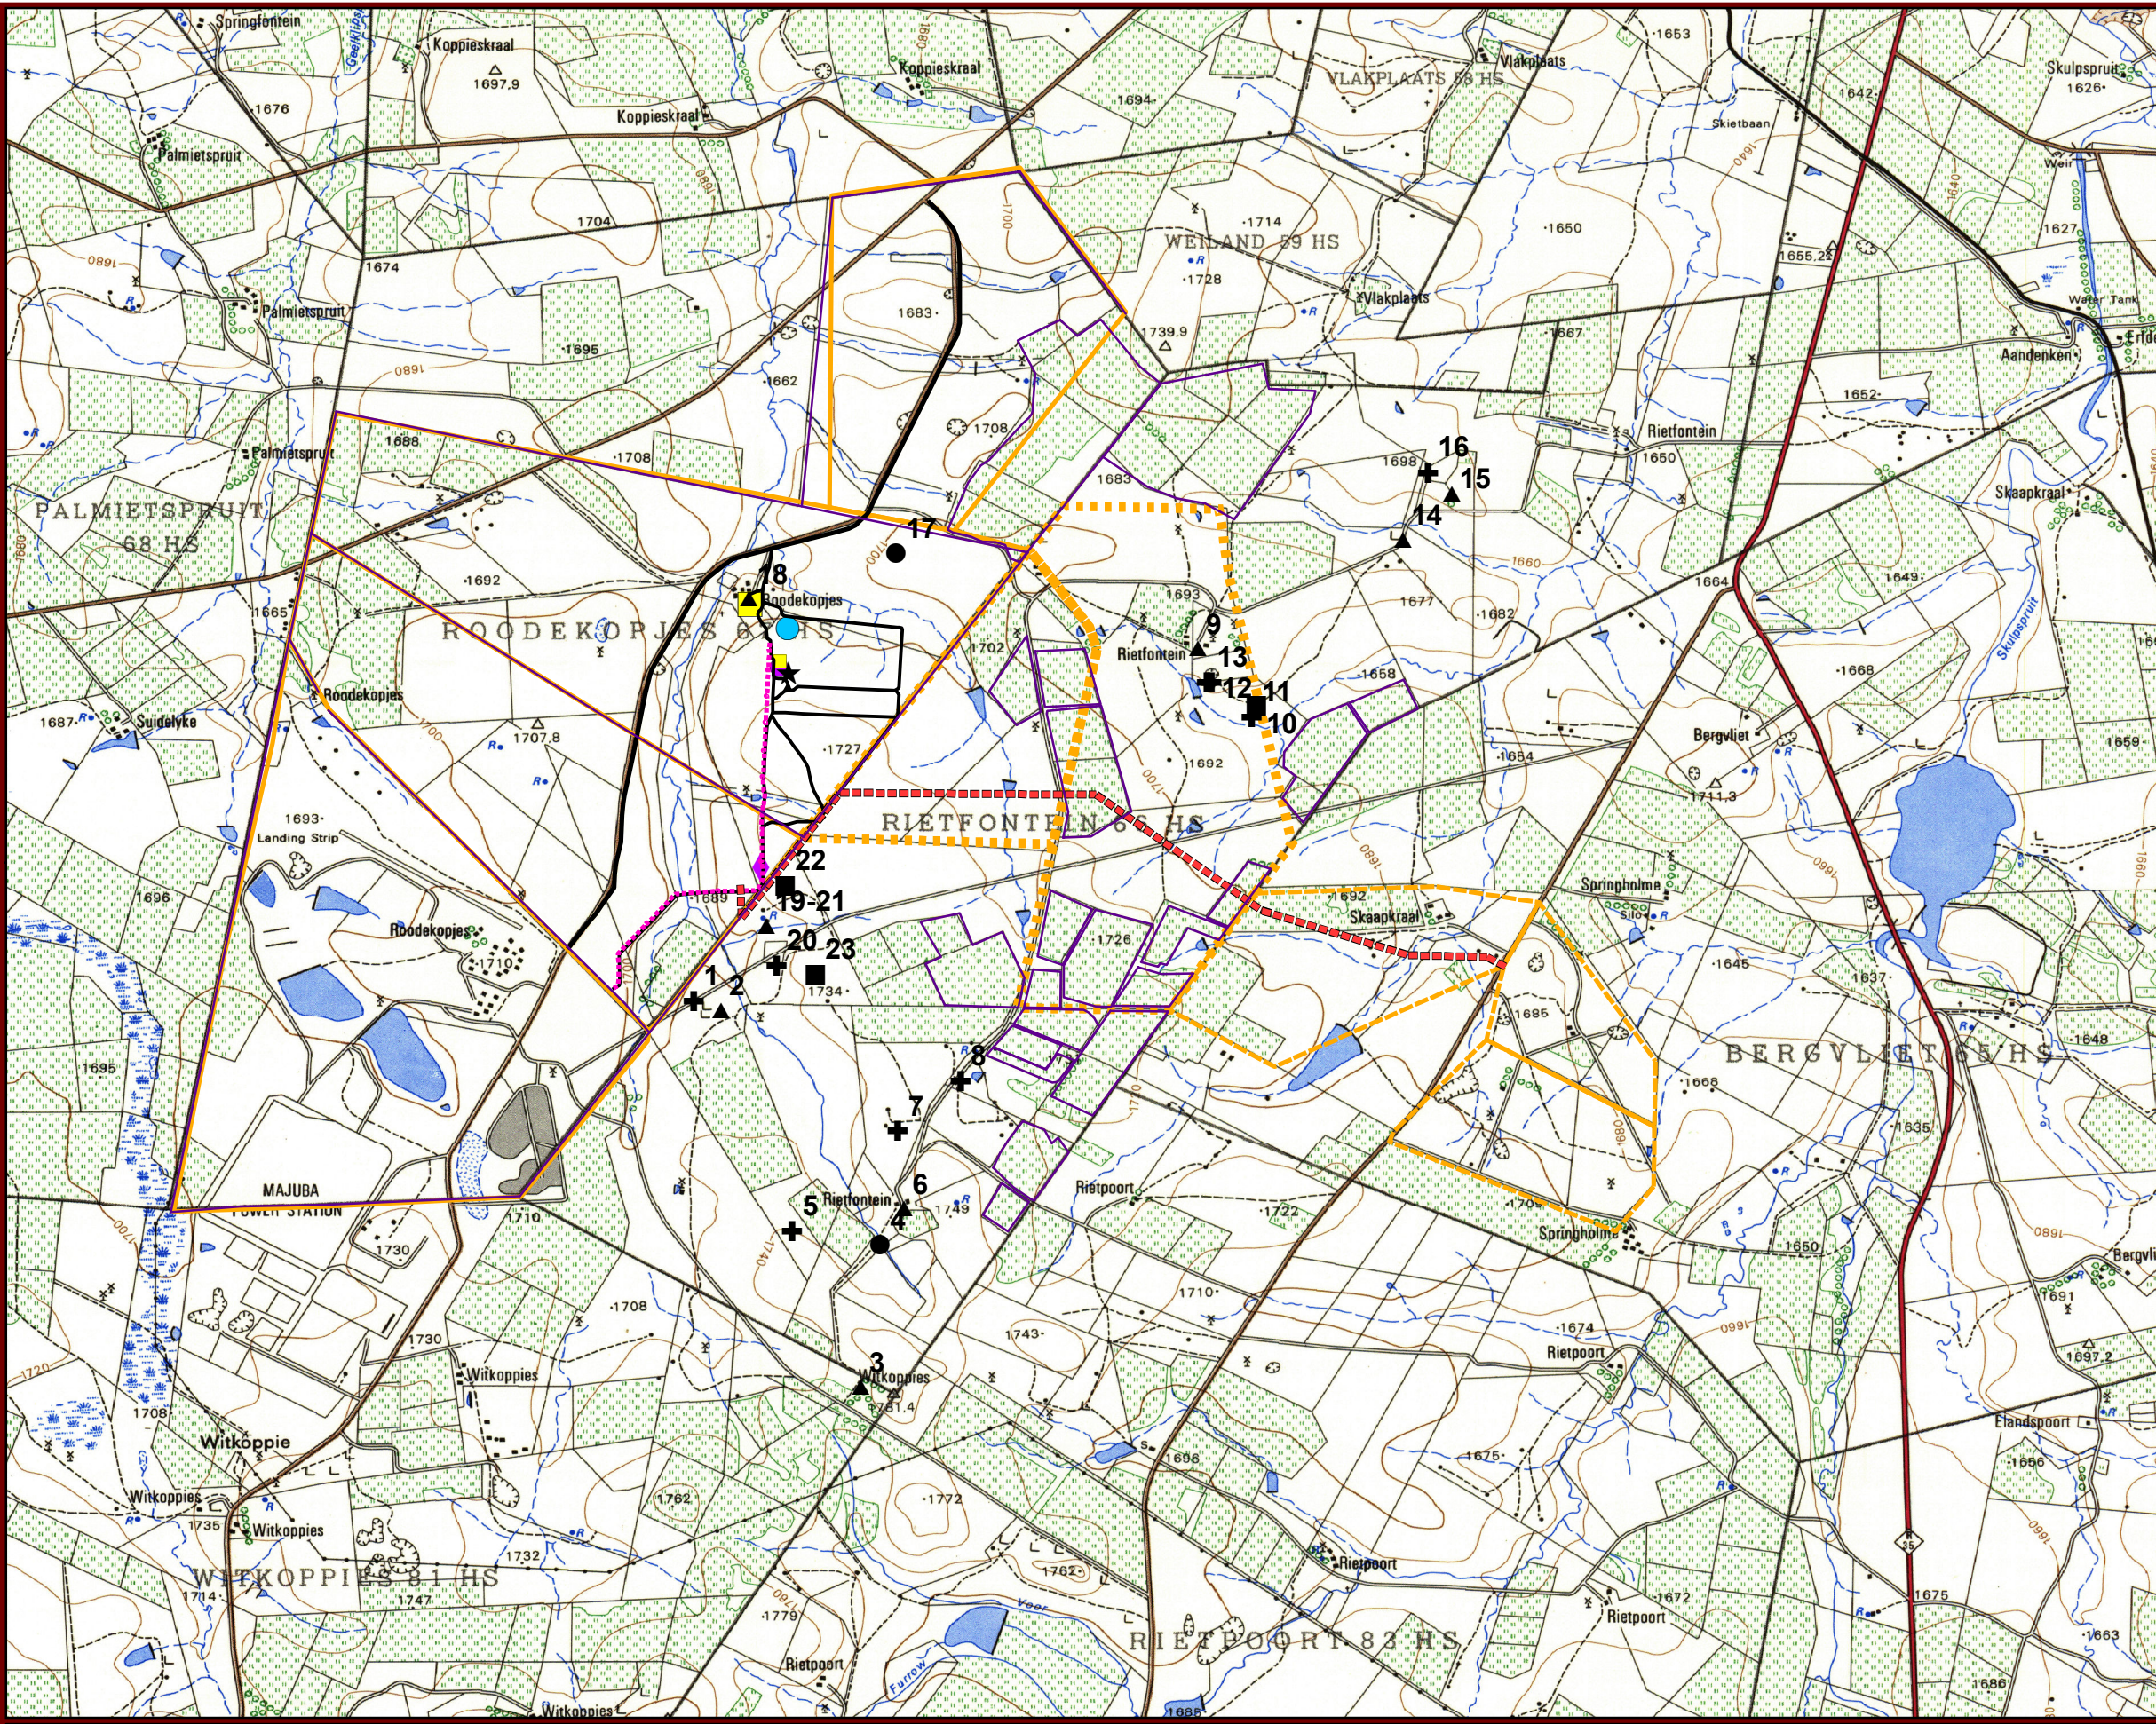

Heritage Features

Legend

- Heritage Features**
- ✚ Cemeteries and burial places
 - ▲ Farmstead
 - Homestead
 - Other features
 - Irrigation_Fields
 - Proposed service Road
 - ⋯ Gas Pipeline
 - Site Road
 - UCG Offices
 - Site Building
 - Raw water Dam
 - ◆ Gas Treatment Plant
 - ★ Gas field
 - Condensate Dam
 - Farm Roodekopjes
 - Farm Rietfontein
 - Farm Bergvliet