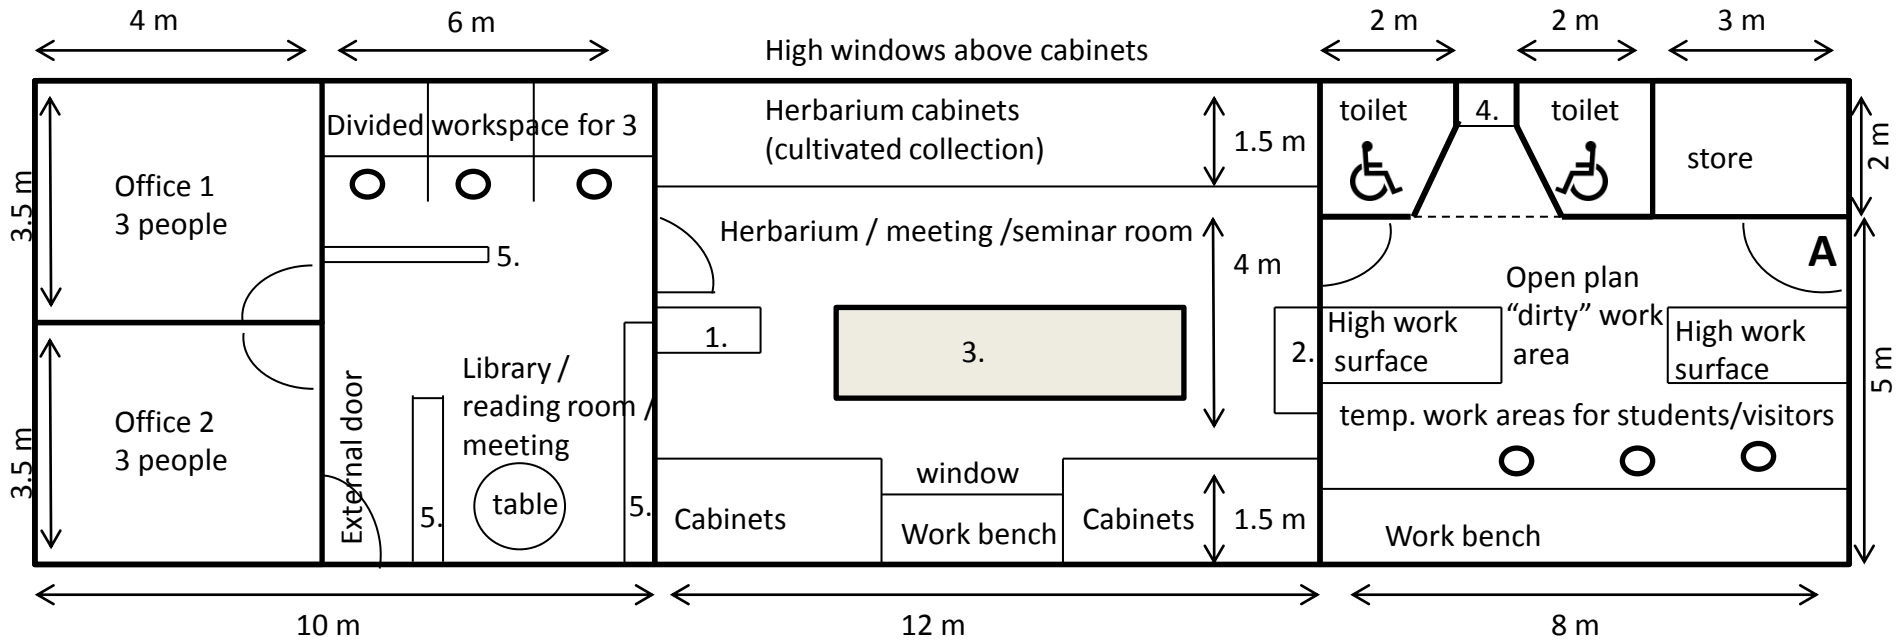

Proposed EDRR offices on Glass House Footprint, KZN Herbarium

Area: 7m x 30m

Roof overhang / veranda all around

Appearance to fit in with existing style

1. & 2. High work surfaces for herbarium work while standing include wheeled work surfaces in herbarium so they can be moved to where required

3. Meeting tables and chairs – include pull down screen in front of cabinets

4. Cupboard

5. bookshelf

○ Chair and 2m of bench space

Affix to the right
This section not to scale