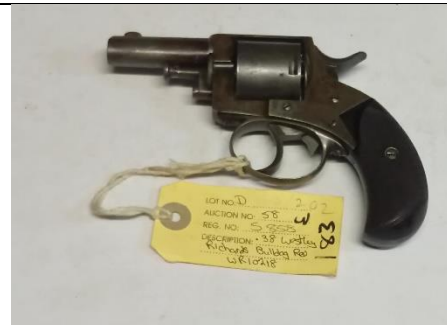

Object ID: 56599
Object Code: Leo088
Description: 450 Adams Revolver #3690