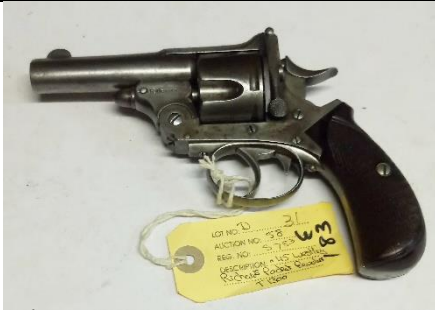

Object ID: 56526
Object Code: Leo015
Description: 22 Tranter Revolver #1963