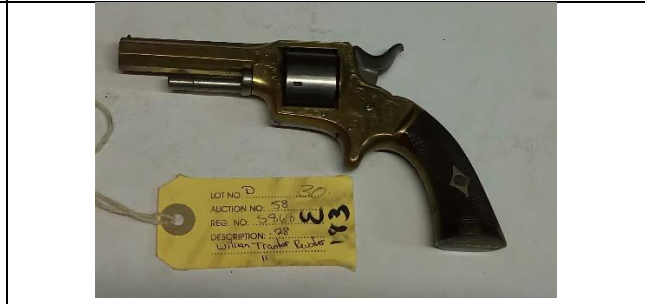

 <p>Object ID: 56512 Object Code: Leo001 Description: 22lr/410Br Francotte Combination #7431</p>	 <p>Object ID: 56513 Object Code: Leo002 Description: 303 BSA Rifle #C123</p>
 <p>Object ID: 56514 Object Code: Leo003 Description: 300 WJ Jeffrey Rifle #WR255073</p>	 <p>Object ID: 56515 Object Code: Leo003 Description: 44/40 Colt Rifle #23183</p>

Object ID: 56524
Object Code: Leo013
Description: 450 Tipping & Lawden Revolver #WR268733

Object ID: 56525
Object Code: Leo014
Description: 5 Webley Revolver #40712

Object ID: 56526
Object Code: Leo015
Description: 22 Tranter Revolver #1963