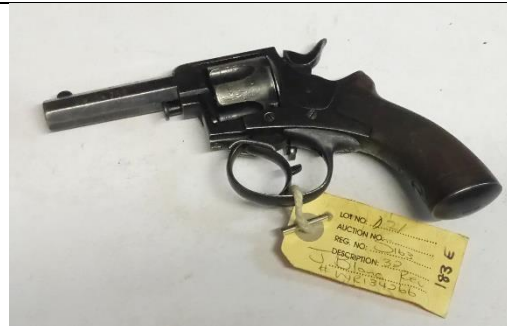

an agency of the
Department of Arts and Culture