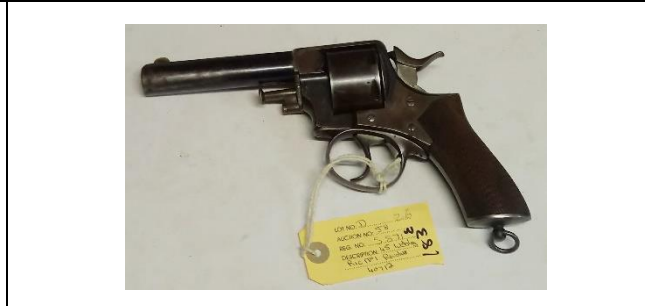

Object ID: 56523
Object Code: Leo012
Description: 455 Webley Revolver #1730 (124310)