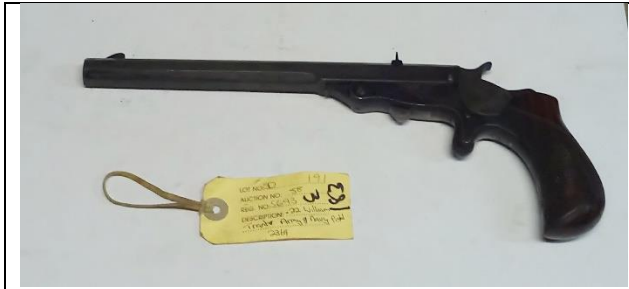

an agency of the
Department of Arts and Culture