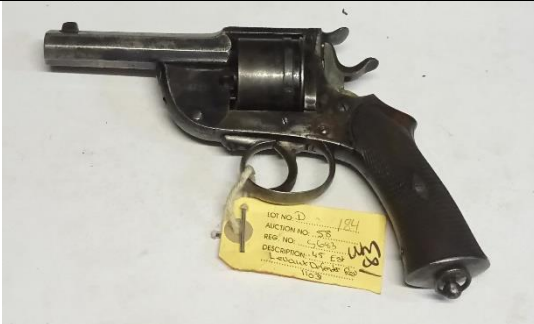

Object ID: 56556
Object Code: Leo045
Description: 45 Britanica Revolver #WR129860