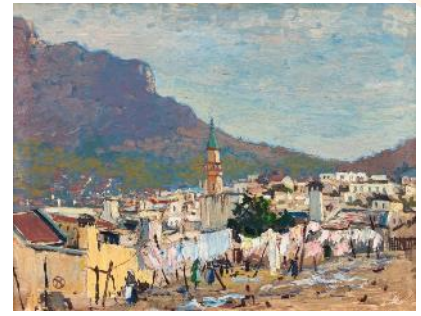

Object ID: 71826
Object Code: AVM 4128 - The Potted Plant - Alexander Rose-Innes

Object ID: 71829
Object Code: AMBD 4156 -
Bokaap - Paulina Spilhaus