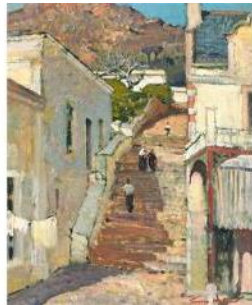

Object ID: 71575
Object Code: LS127 - Namibian landscape - Adolph Jentsch

Object ID: 71578
Object Code: AVM 4152 - Drostdy Steps, Simon's Town - Terence McCaw