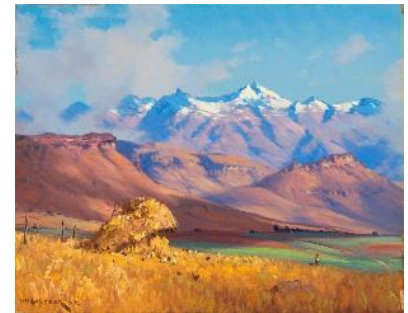

Object ID: 71558
Object Code: JPC 4031 - The
Sweetest Thing II - Adriaan Boshoff

Object ID: 71561
Object Code: LB 4611 -
Landscape with Snow-capped
mountains - Adriaan Boshoff