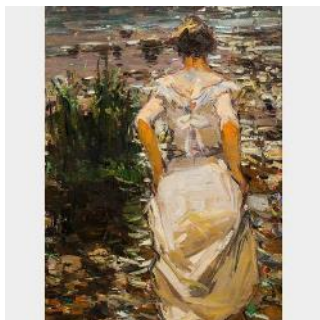

Object ID: 71541
Object Code: AVM 4657 -
Breastfeeding - Adriaan Boshoff

Object ID: 71544
Object Code: AVM 4681 -
Women Wading in Water -
Adriaan Boshoff