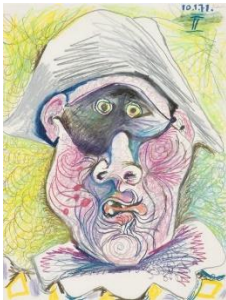

Object ID: 65248 [Link](#)
Object Code: JAG409
Artwork: Vuillard, Edouard - Lamp in an Interior
Crate: 04