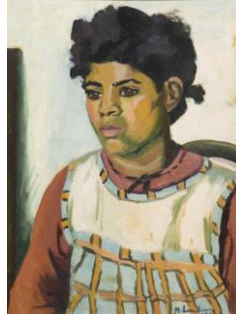

Object ID: 65210 [Link](#)
Object Code: JAG108
Artwork: Derain, Andre - Dahlias (Flower Study)
Crate: 09

Object ID: 65211 [Link](#)
Object Code: JAG109
Artwork: Derain, Andre Portrait d'une Jeune Fille Rousse
Crate: 05

Object ID: 65222 [Link](#)
Object Code: JAG275
Artwork: Moore, Henry Spencer - Standing Figures
Crate: 12

an agency of the
Department of Arts and Culture

Object ID: 65234 [Link](#)
Object Code: JAG882
Artwork: Bacon, Francis - Study of Portrait of a man
Crate: 10