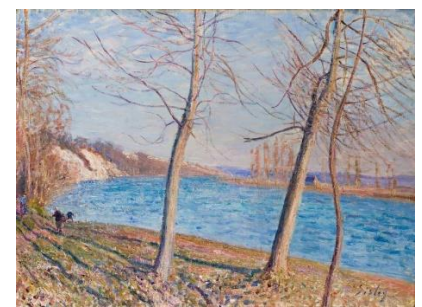

Object ID: 65244 [Link](#)
Object Code: JAG365
Artwork: Sisley, Alfred - A bord de l'eau a Veneux
Crate: 06

an agency of the
Department of Arts and Culture

 <p>Object ID: 65209 Link Object Code: JAG106 Artwork: Degas, Edgar - Hilaire Deux Danseuses Crate: 04</p>	 <p>Object ID: 65239 Link Object Code: JAG124 Artwork: Latour, Henri-Fantin – Bouquet Crate: 09</p>	 <p>Object ID: 65233 Link Object Code: JAG350 Artwork: Sargent, John Singer - Santa Maria della Salute, Venice Crate: 02</p>
 <p>Object ID: 65223 Link Object Code: JAG323 Artwork: Pissarro, Lucien - Matin, Soleil, Riec Crate: 10</p>	 <p>Object ID: 65237 Link Object Code: JAG362 Artwork: Signac, Paul - Boats at Lumalo Crate: 12</p>	 <p>Object ID: 65238 Link Object Code: JAG361 Artwork: Signac, Paul - La Rochelle Crate: 02</p>
 <p>Object ID: 65208 Link Object Code: JAG360 Artwork: Le Sidaner, Henri-Eugene- Augustin - La Fenêtre sur la Riviere Crate: 01</p>	 <p>Object ID: 65212 Link Object Code: JAG142 Artwork: Van Gogh, Vincent - Portrait of an Old Man Crate: 05</p>	 <p>Object ID: 65246 Link Object Code: JAG26 Artwork: Bonnard, Pierre - Sunset in Spring Crate: 08</p>